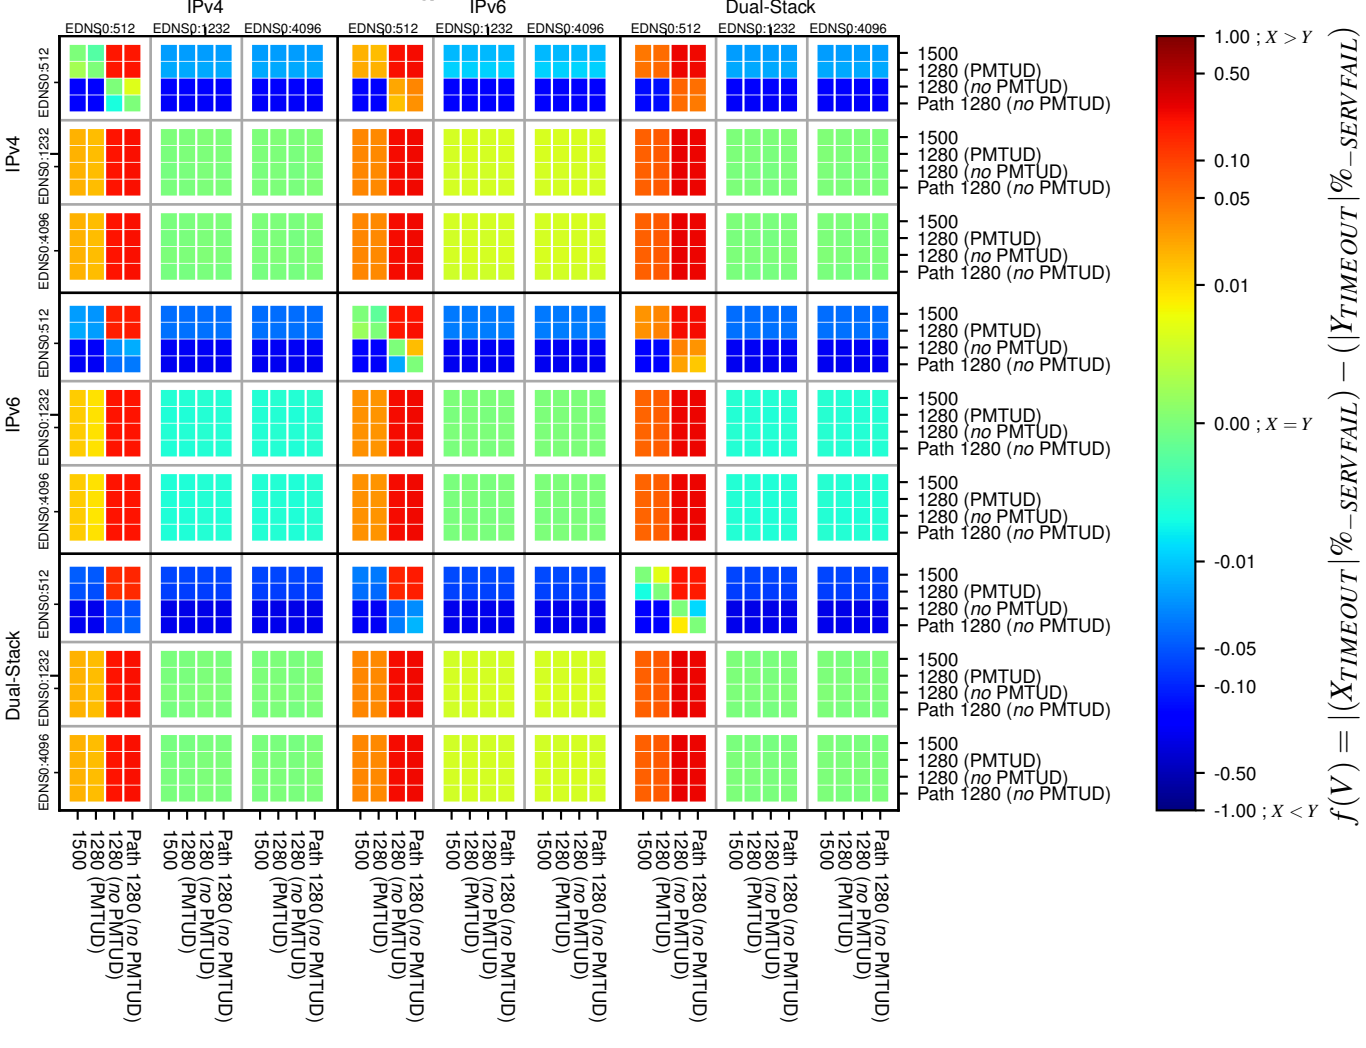

### All Zones without DNSSEC for '.jp'

### All Zones with DNSSEC for '.jp'

### All Zones for '.jp'

$$f(V) = |(X_{TIMEOUT} | \% - SERVFAIL) - (Y_{TIMEOUT} | \% - SERVFAIL)|$$

$$f(V) = |(X_{TIMEOUT} | \% - SERVFAIL) - (Y_{TIMEOUT} | \% - SERVFAIL)|$$

$$f(V) = |(X_{TIMEOUT} | \% - SERVFAIL) - (Y_{TIMEOUT} | \% - SERVFAIL)|$$