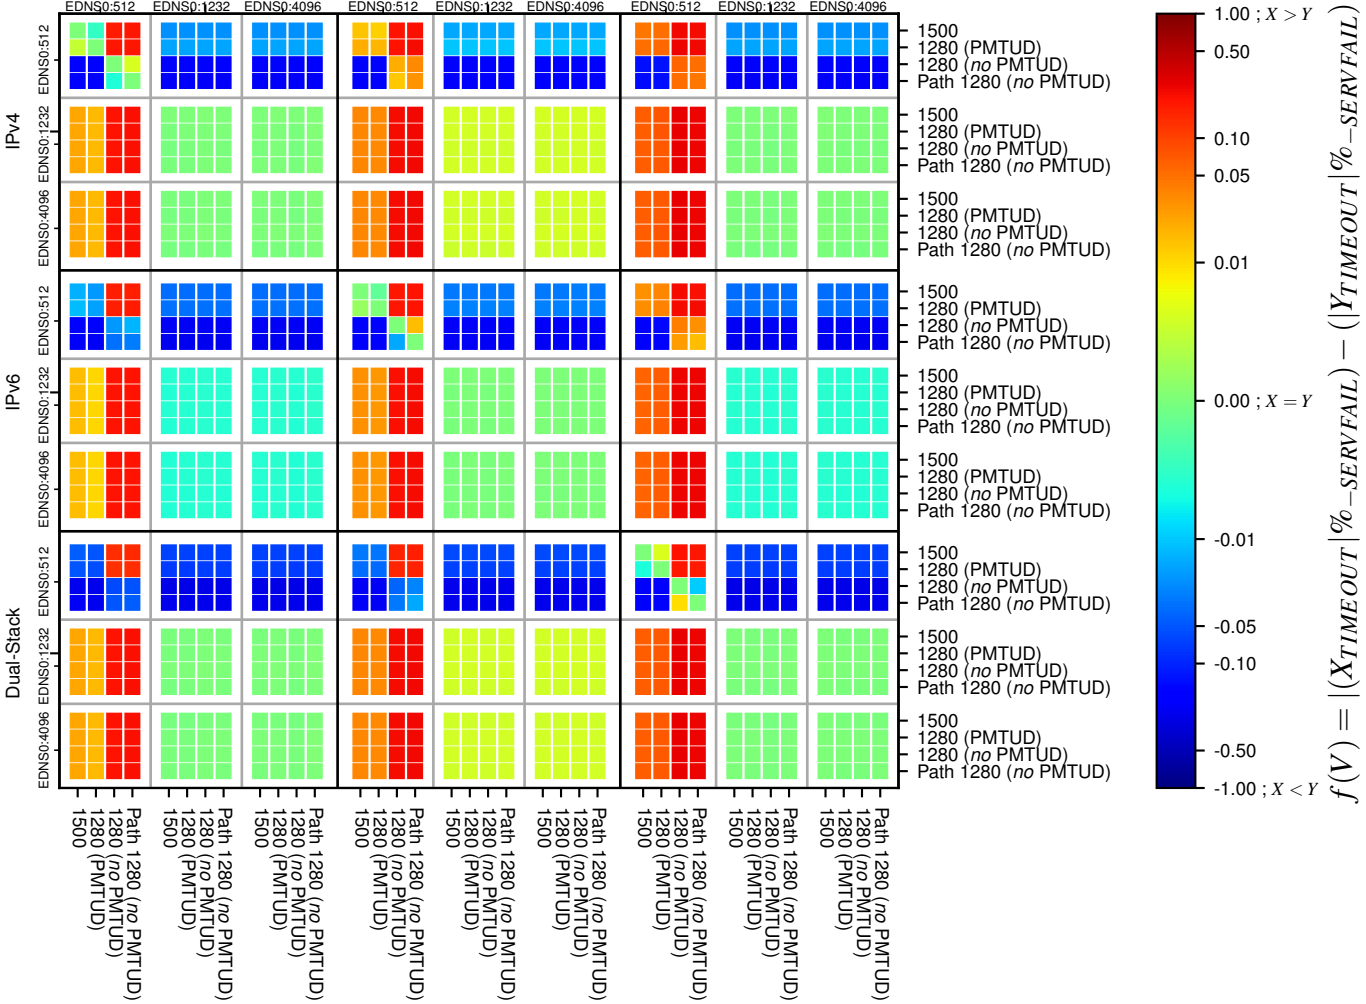

### All Zones without DNSSEC for '.jp'

### All Zones with DNSSEC for '.jp'

### All Zones for '.jp'

$$f(V) = |(X_{TIMEOUT} | \% - SERVFAIL) - (Y_{TIMEOUT} | \% - SERVFAIL)|$$

$$f(V) = |(X_{TIMEOUT} | \% - SERVFAIL) - (Y_{TIMEOUT} | \% - SERVFAIL)|$$

$$f(V) = |(X_{TIMEOUT} | \% - SERVFAIL) - (Y_{TIMEOUT} | \% - SERVFAIL)|$$