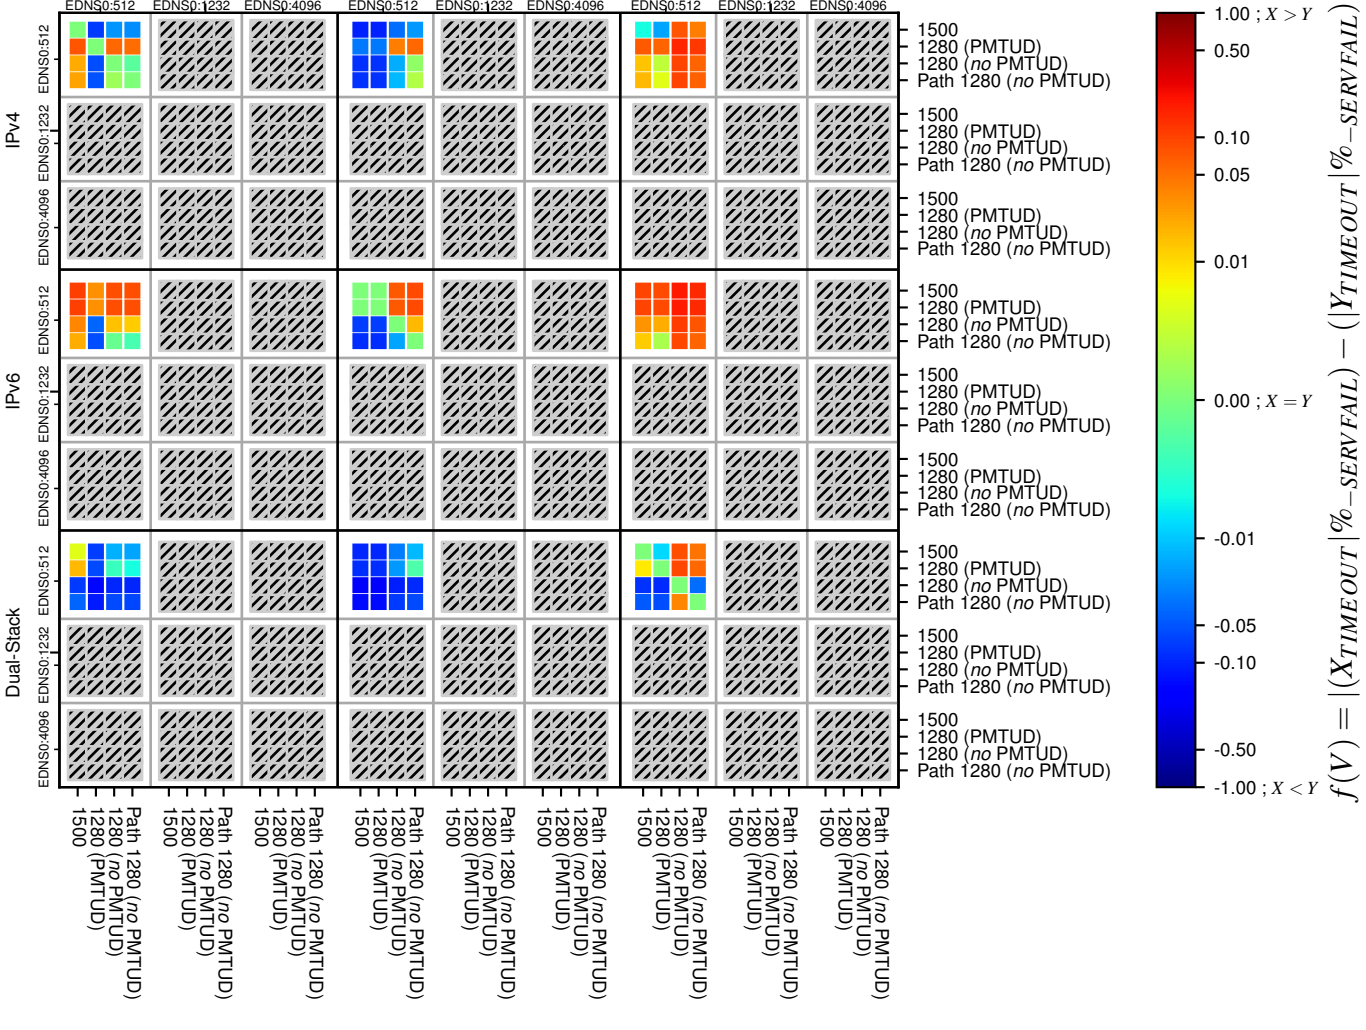

### All Zones without DNSSEC for '.jp'

### All Zones for '.jp'

$$f(V) = |(X_{TIMEOUT} | \% - SERVFAIL) - (Y_{TIMEOUT} | \% - SERVFAIL)|$$

$$f(V) = |(X_{TIMEOUT} | \% - SERVFAIL) - (Y_{TIMEOUT} | \% - SERVFAIL)|$$

$$f(V) = |(X_{TIMEOUT} | \% - SERVFAIL) - (Y_{TIMEOUT} | \% - SERVFAIL)|$$