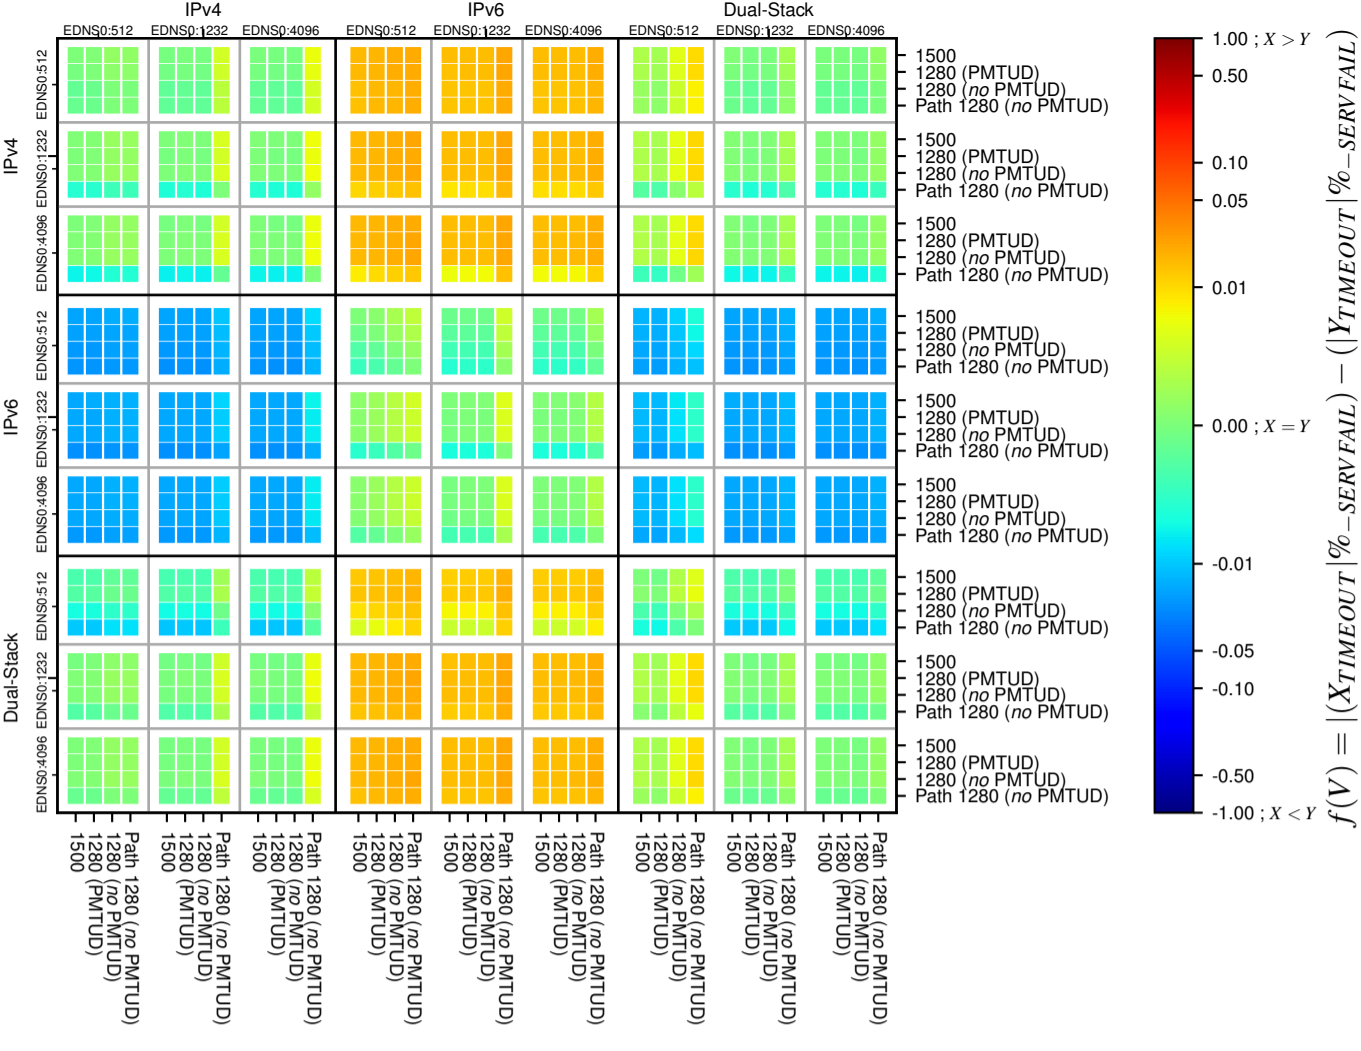

### All Zones without DNSSEC for '.nl'