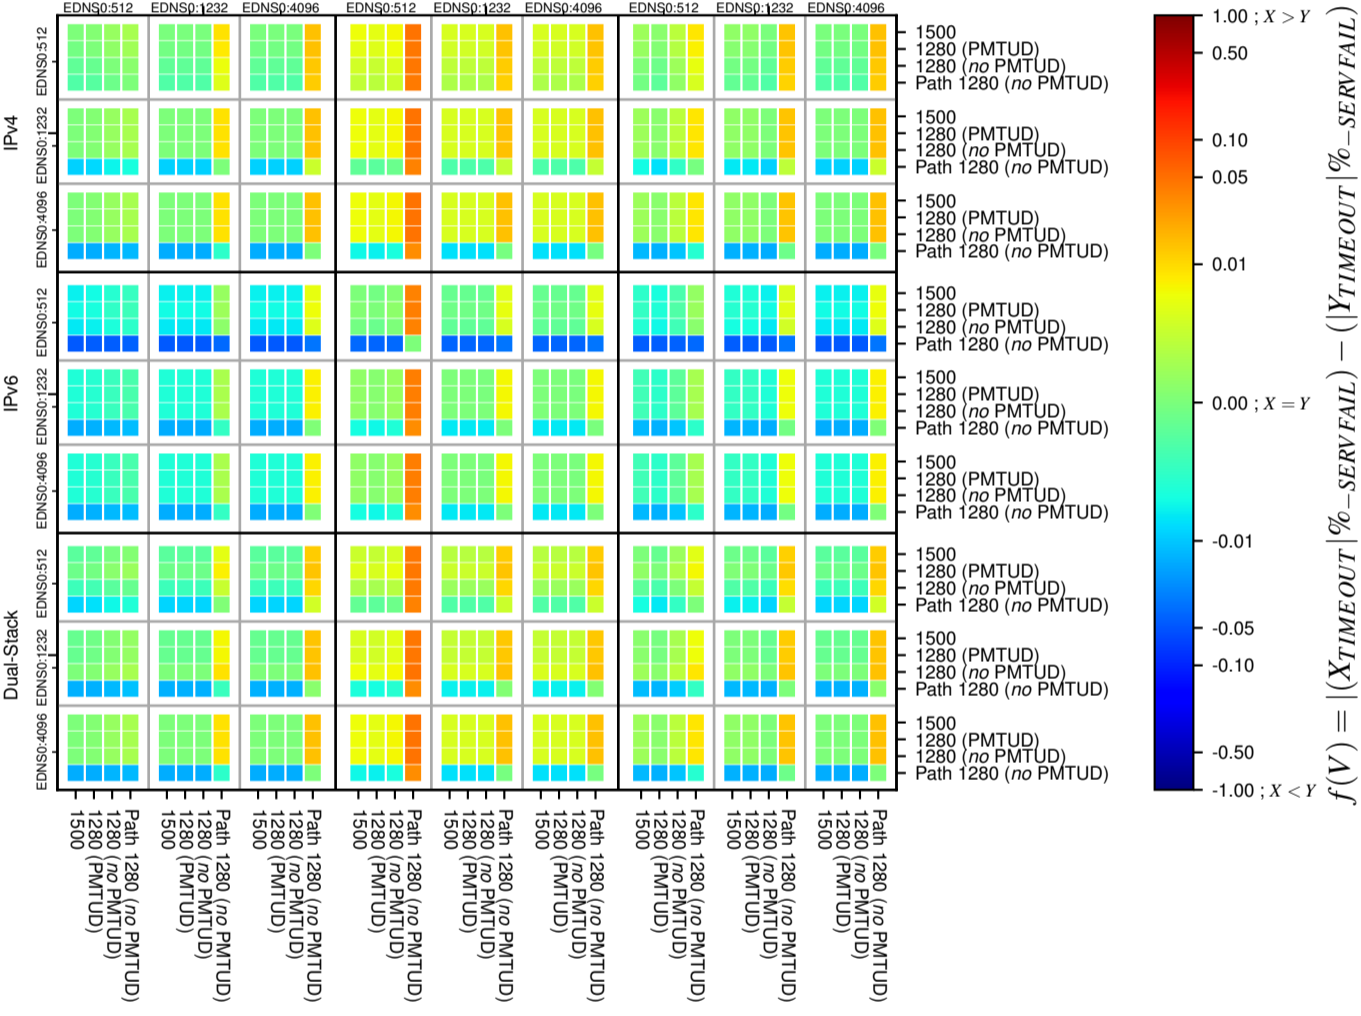

All Zones with DNSSEC for '.nl'