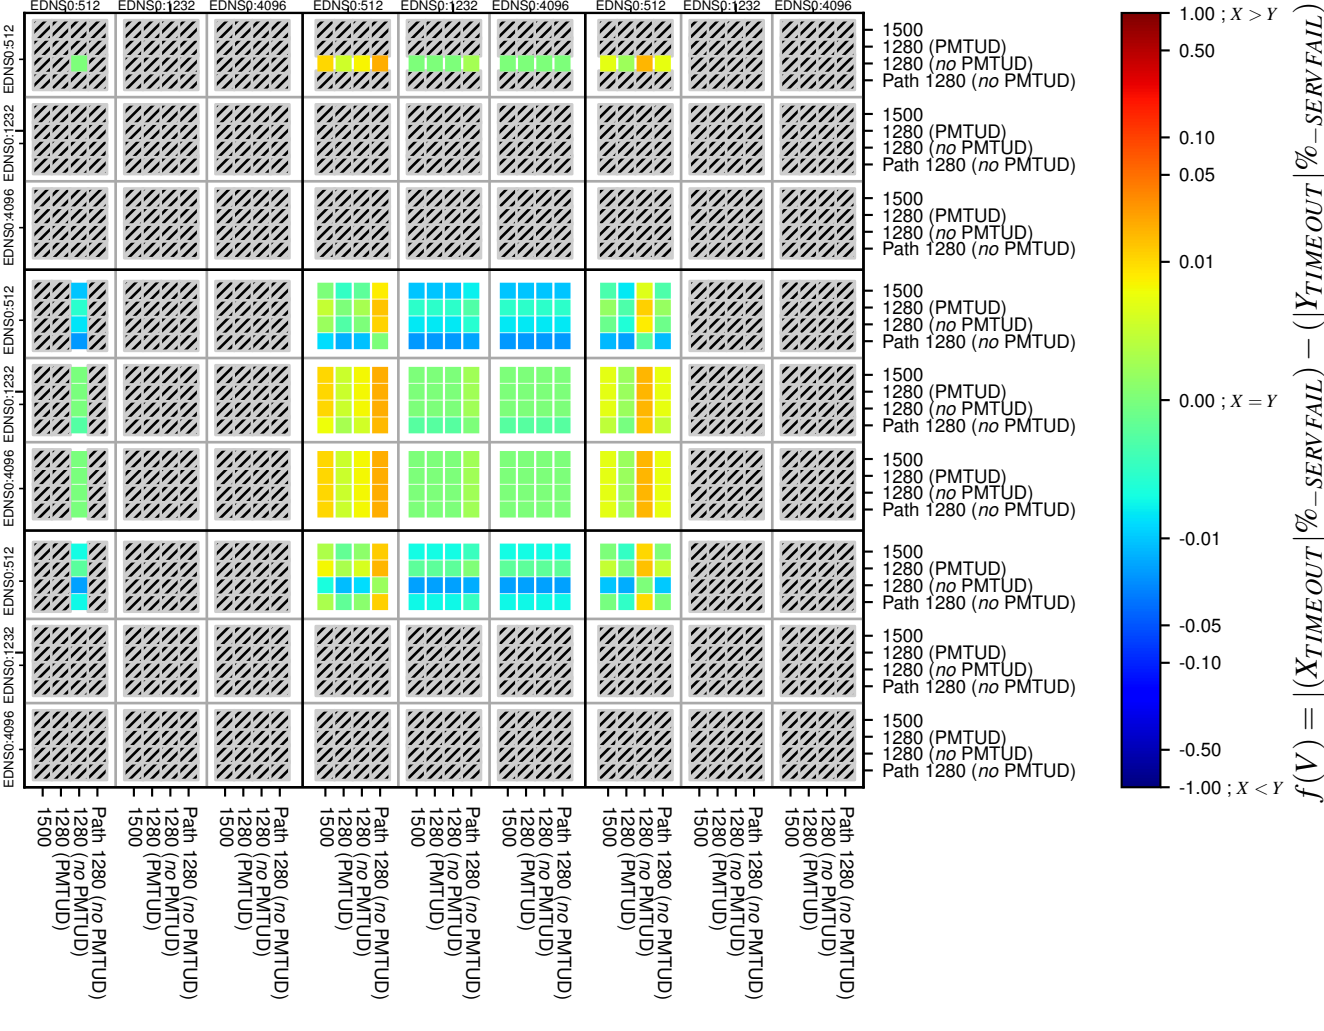

All Zones without DNSSEC for '.se'

All Zones with DNSSEC for '.se'

All Zones for '.se'