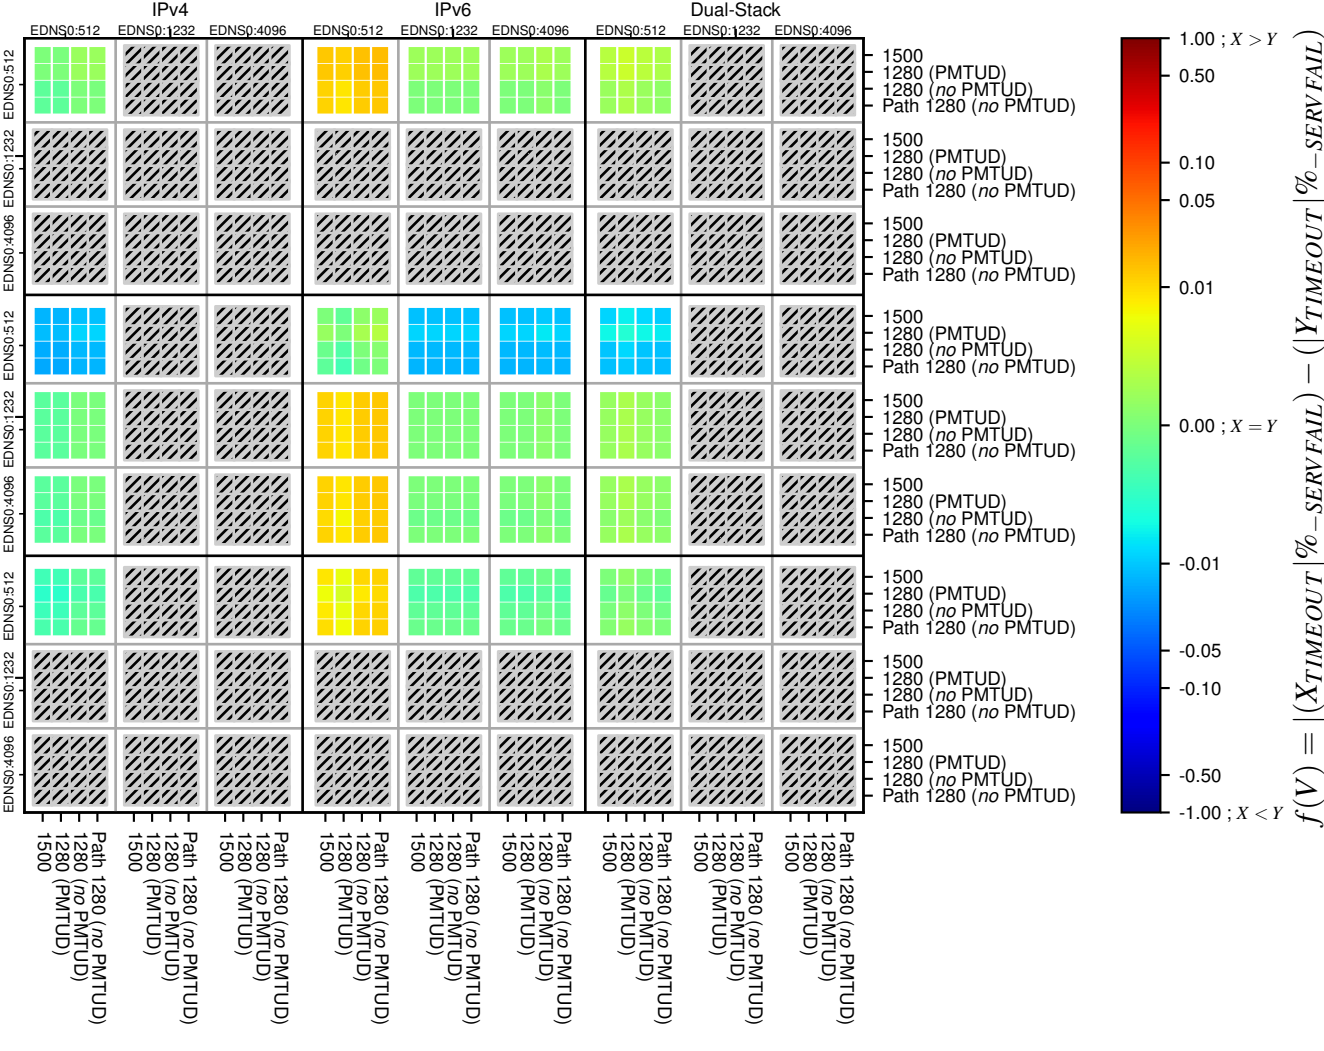

All Zones without DNSSEC for '.se'

All Zones with DNSSEC for '.se'

All Zones for '.se'