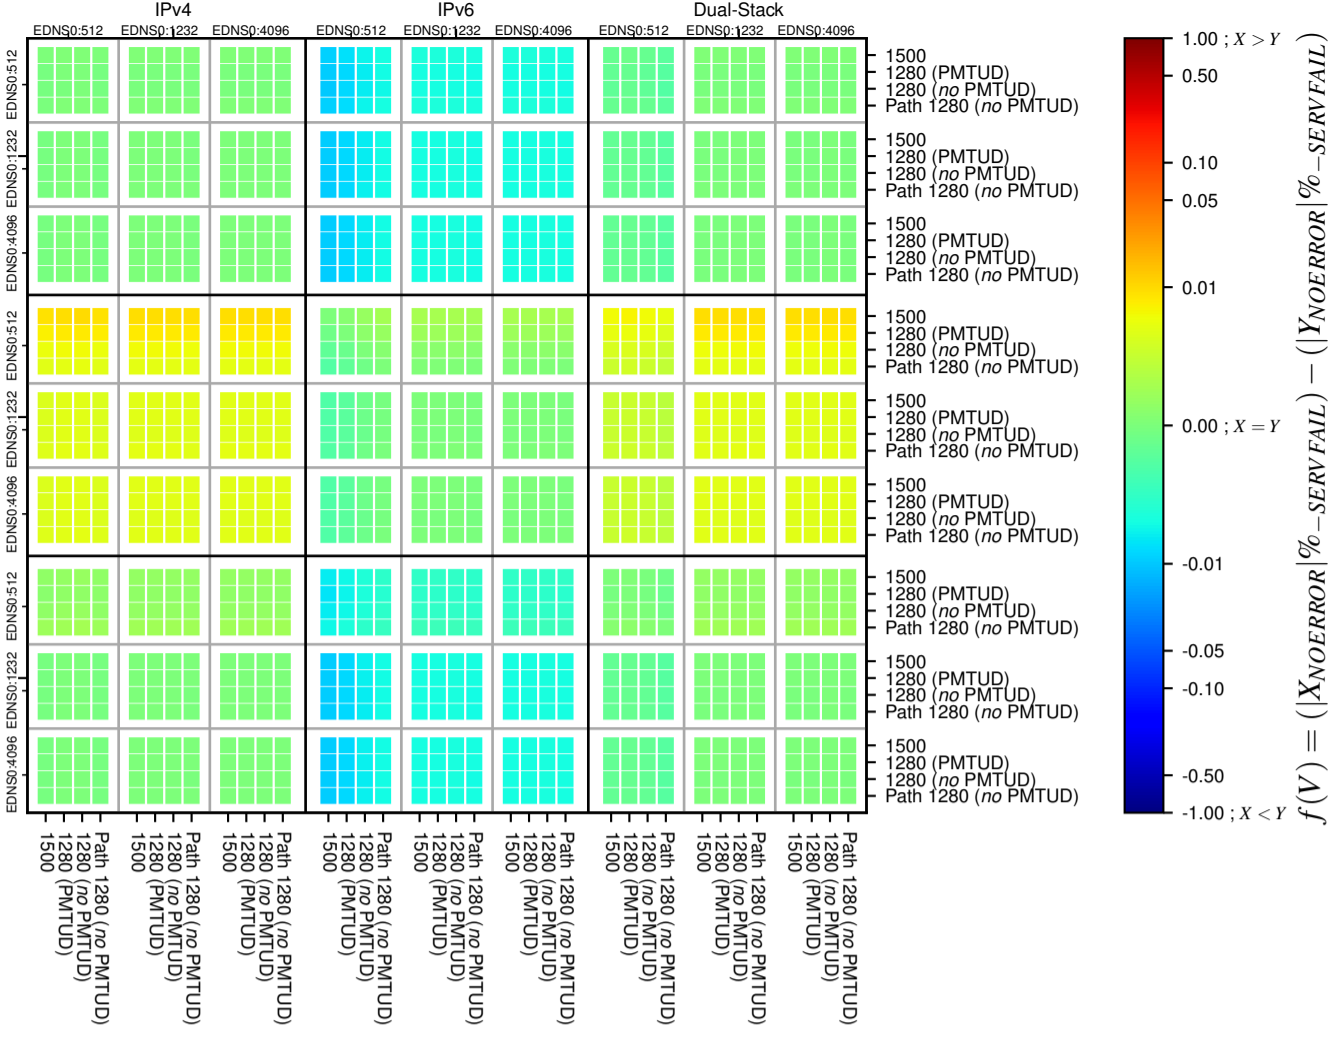

All Zones without DNSSEC for '.de'

All Zones with DNSSEC for '.de'

All Zones for '.de'