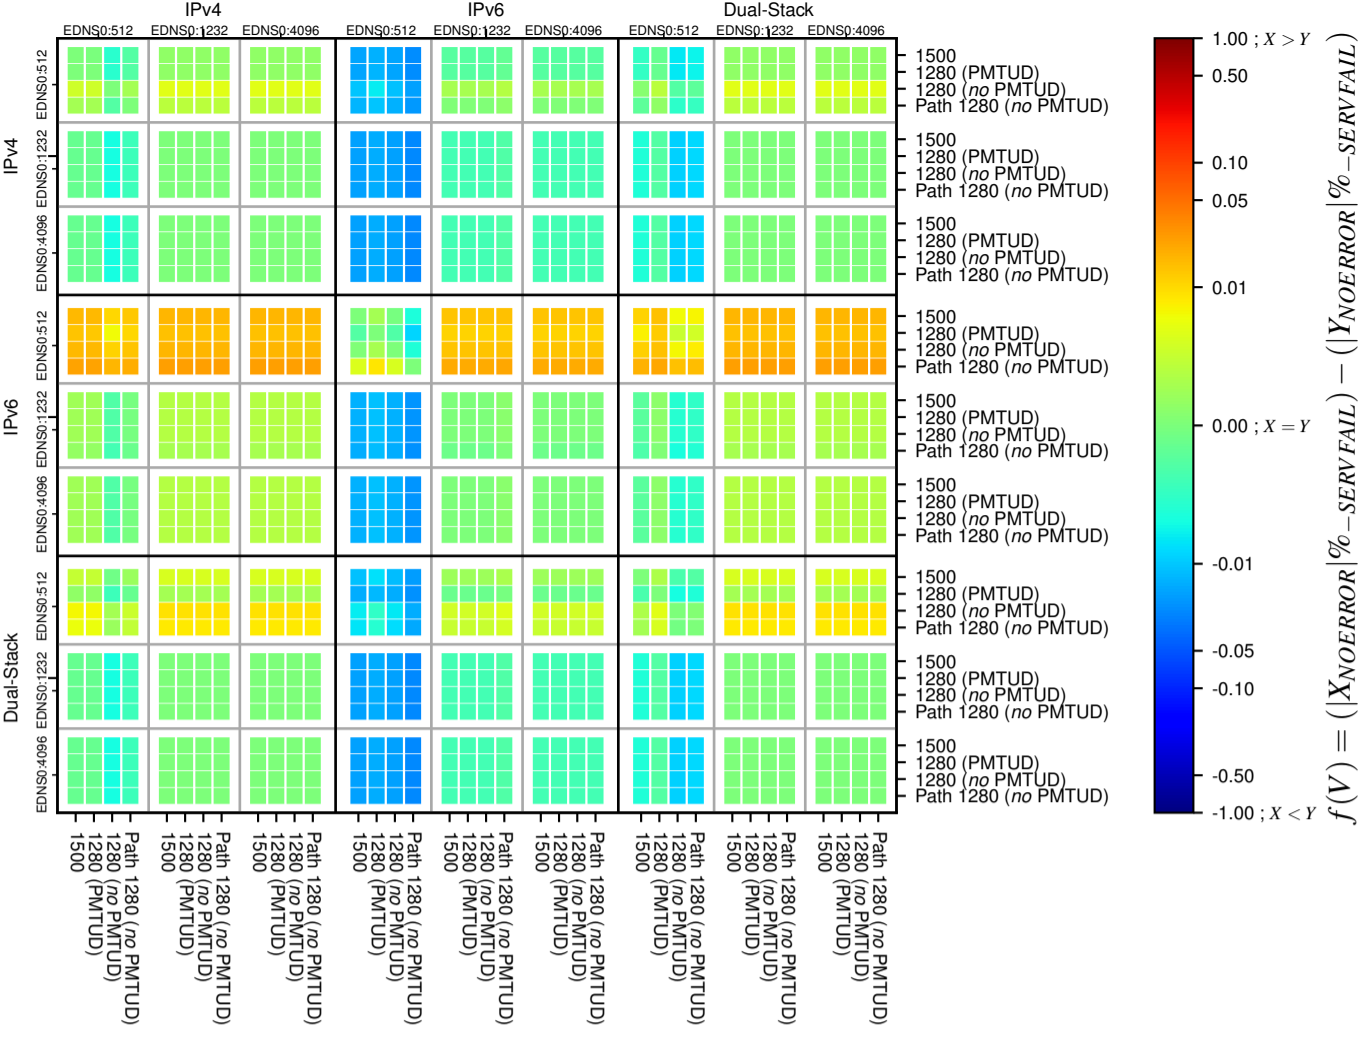

### All Zones without DNSSEC for '.se'