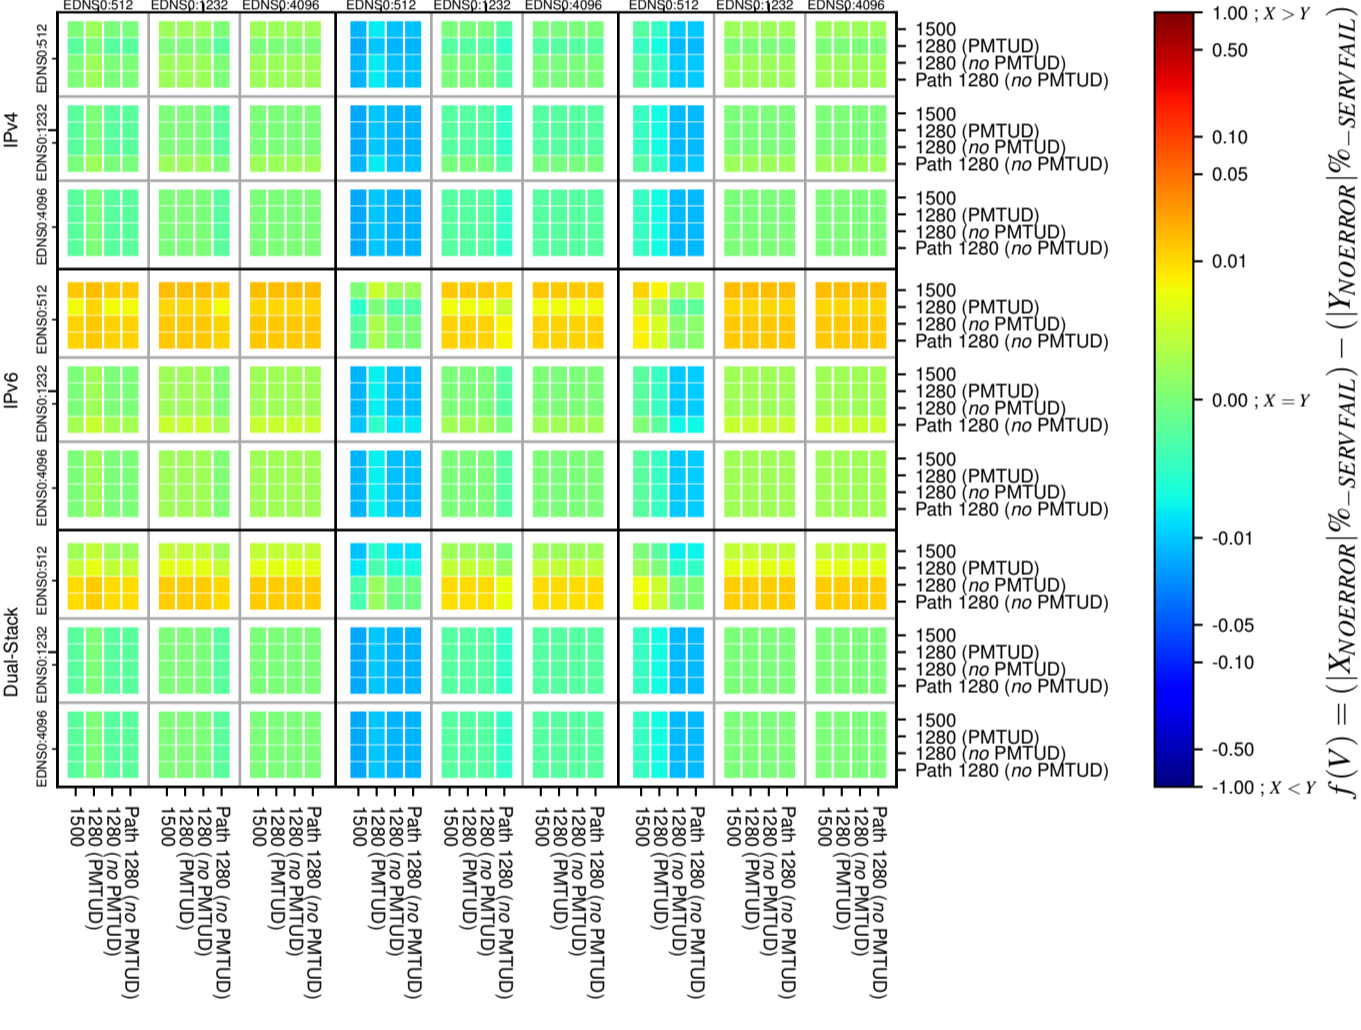

All Zones with DNSSEC for '.se'