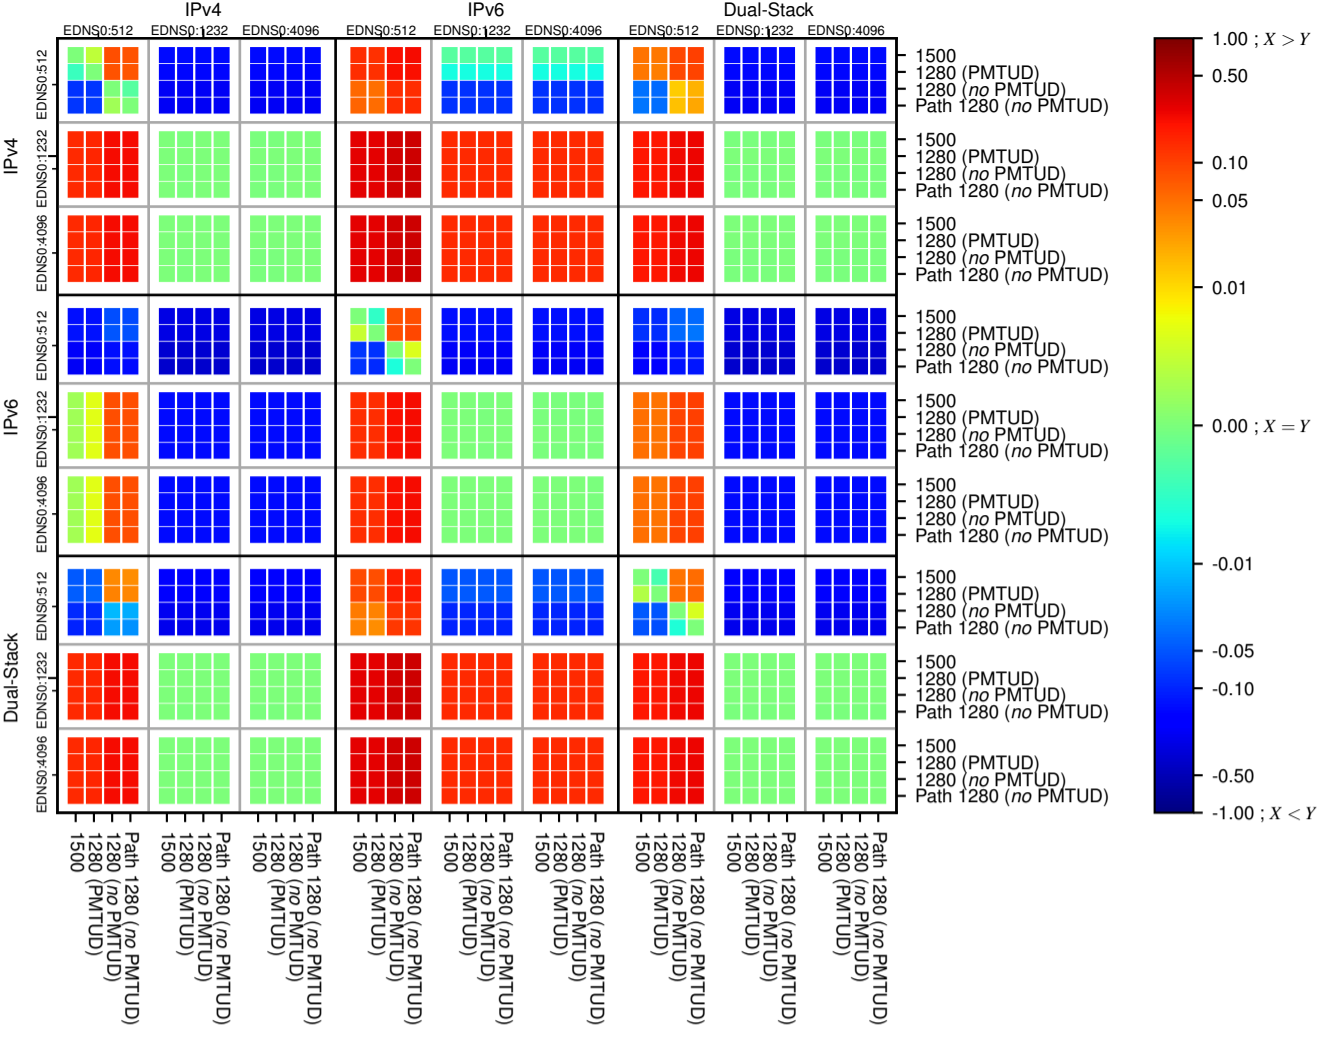

All Zones without DNSSEC for '.fr'