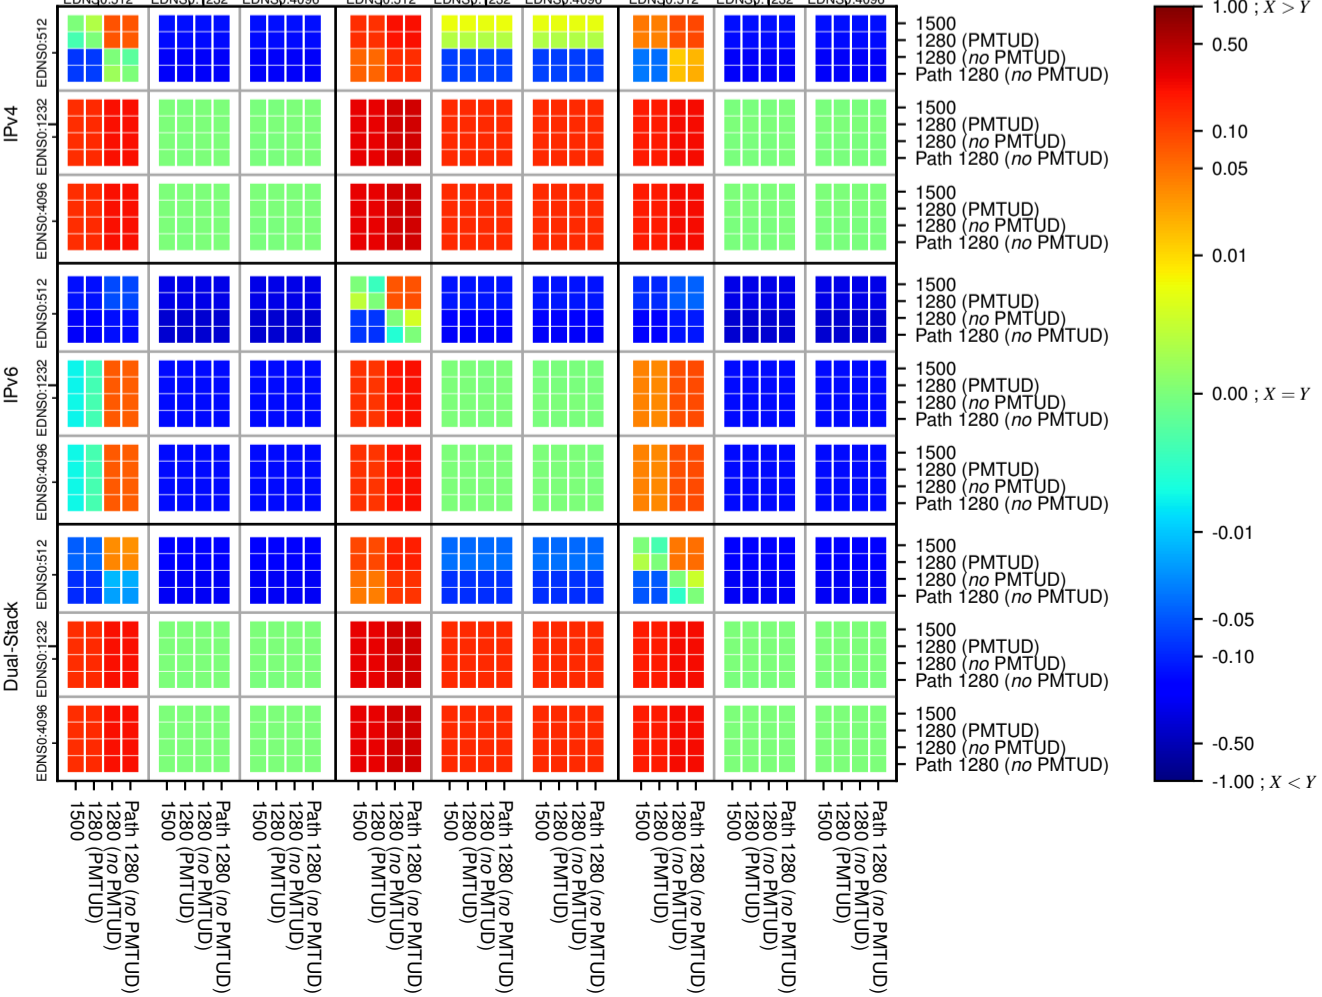

### All Zones without DNSSEC for '.fr'

### All Zones for '.fr'

$$f(V) = |X_{SERVFAIL}| \% - |Y_{SERVFAIL}| \%$$

$$f(V) = |X_{SERVFAIL}| \% - |Y_{SERVFAIL}| \%$$

$$f(V) = |X_{SERVFAIL}| \% - |Y_{SERVFAIL}| \%$$