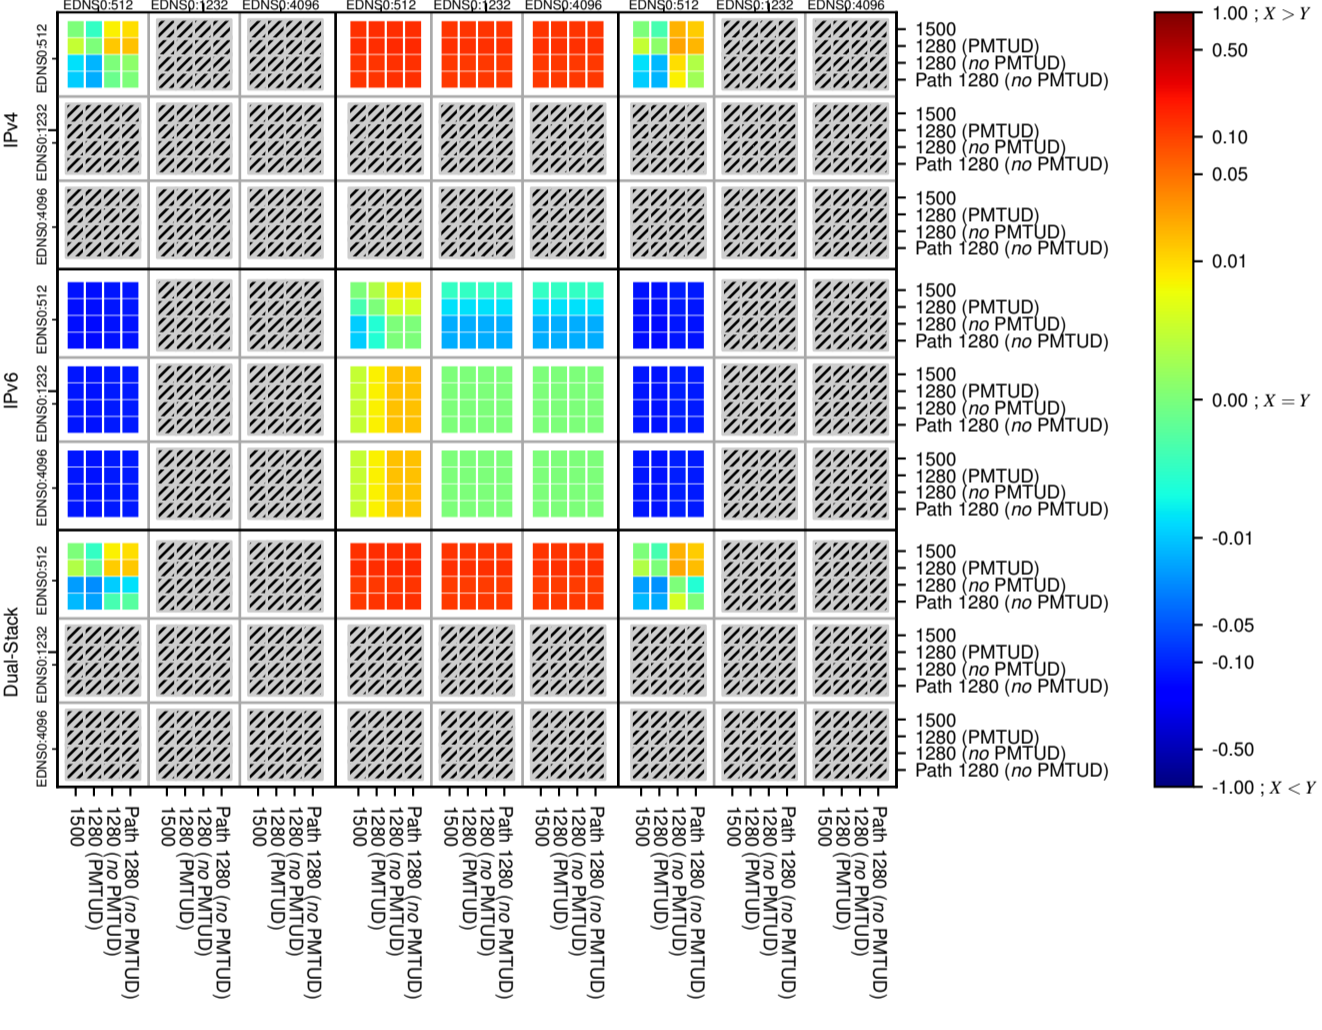

### All Zones for '.fr'

$$f(V) = |X_{SERVFAIL}| \% - |Y_{SERVFAIL}| \%$$

$$f(V) = |X_{SERVFAIL}| \% - |Y_{SERVFAIL}| \%$$

$$f(V) = |X_{SERVFAIL}| \% - |Y_{SERVFAIL}| \%$$