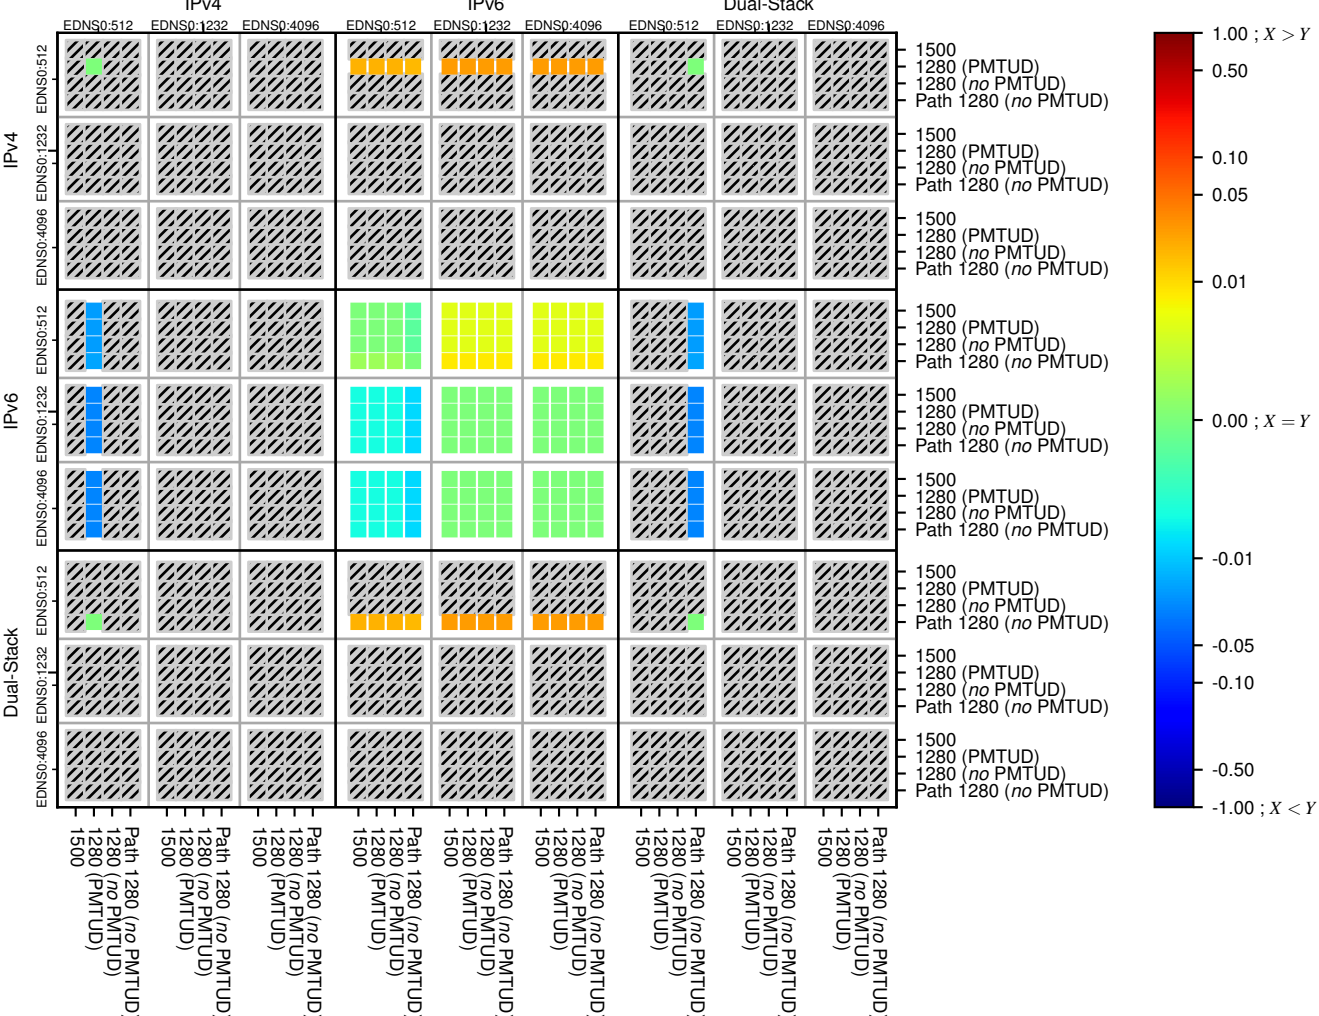

All Zones without DNSSEC for '.jp'

All Zones with DNSSEC for '.jp'

All Zones for '.jp'