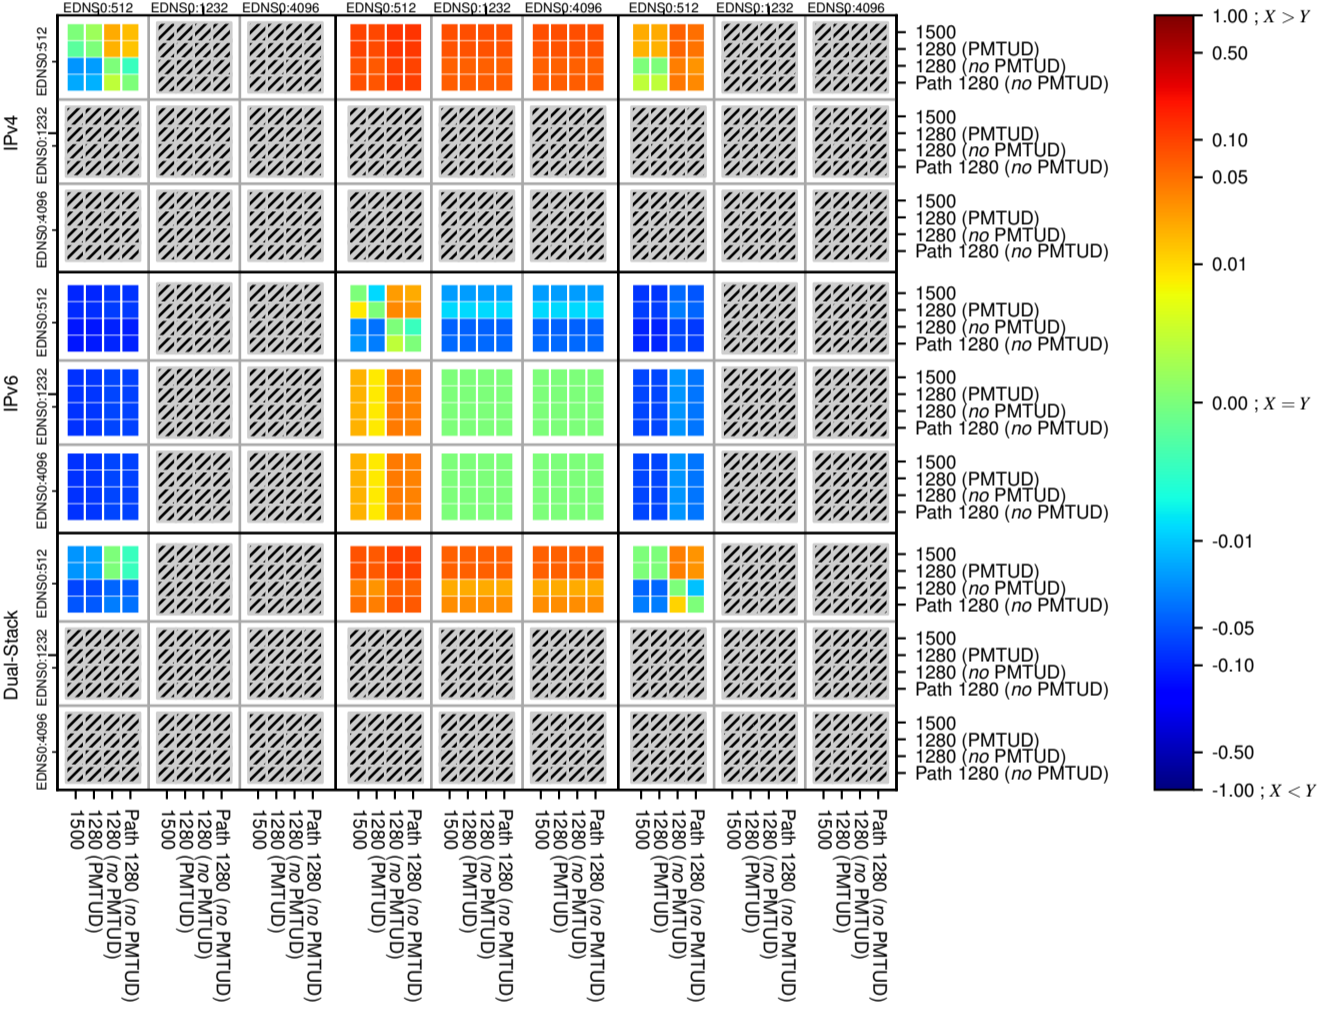

All Zones with DNSSEC for '.se'