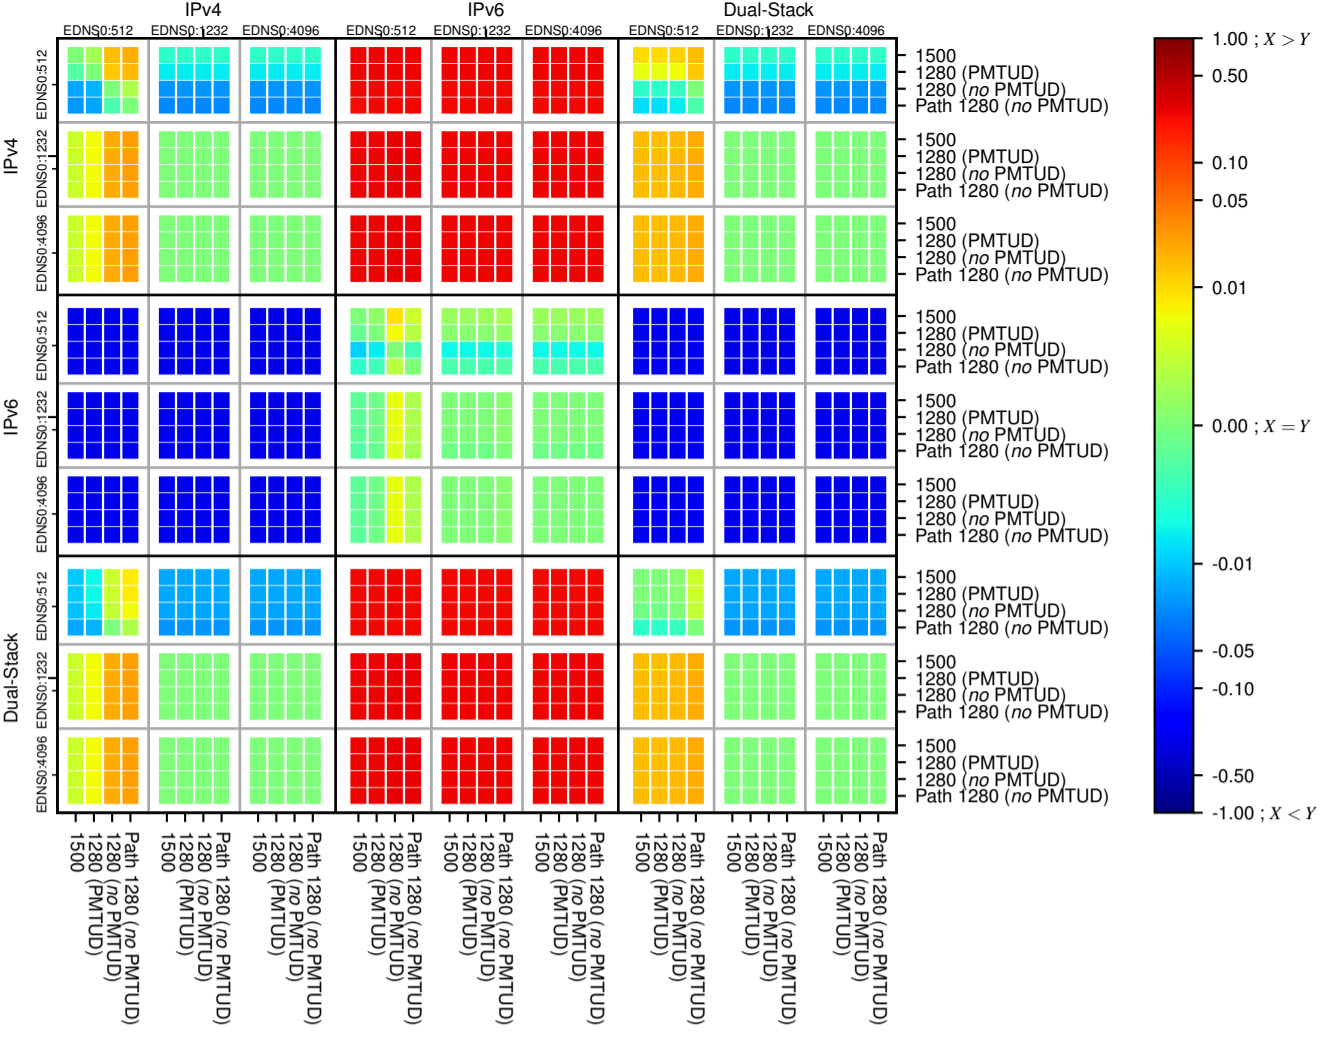

### All Zones without DNSSEC for '.se'