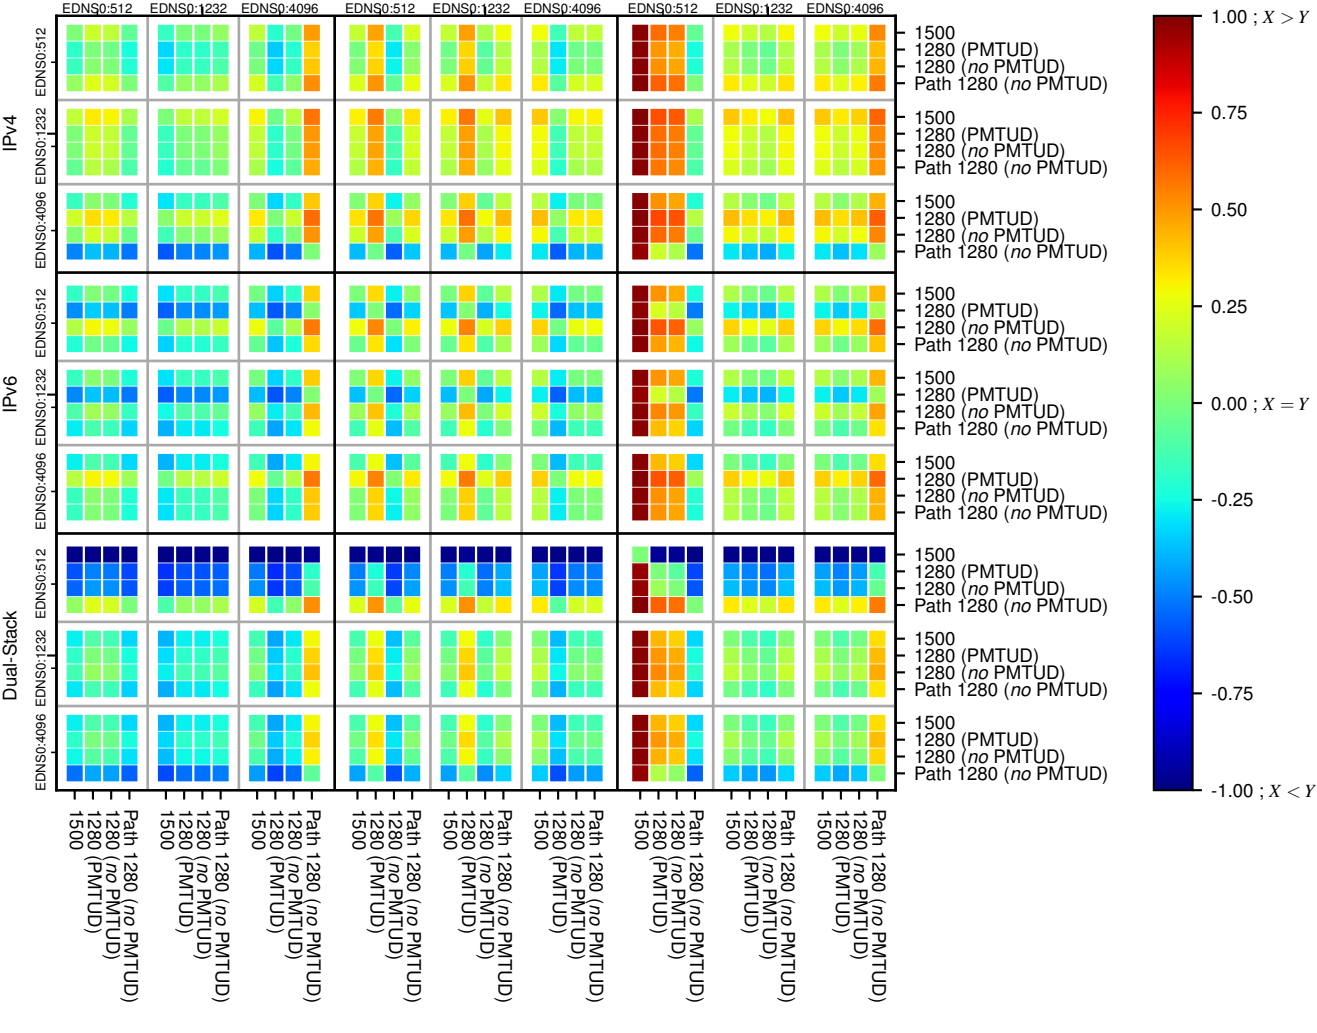

### All Zones without DNSSEC returning NOERROR for '.nl'

### All Zones with DNSSEC returning NOERROR for '.nl'