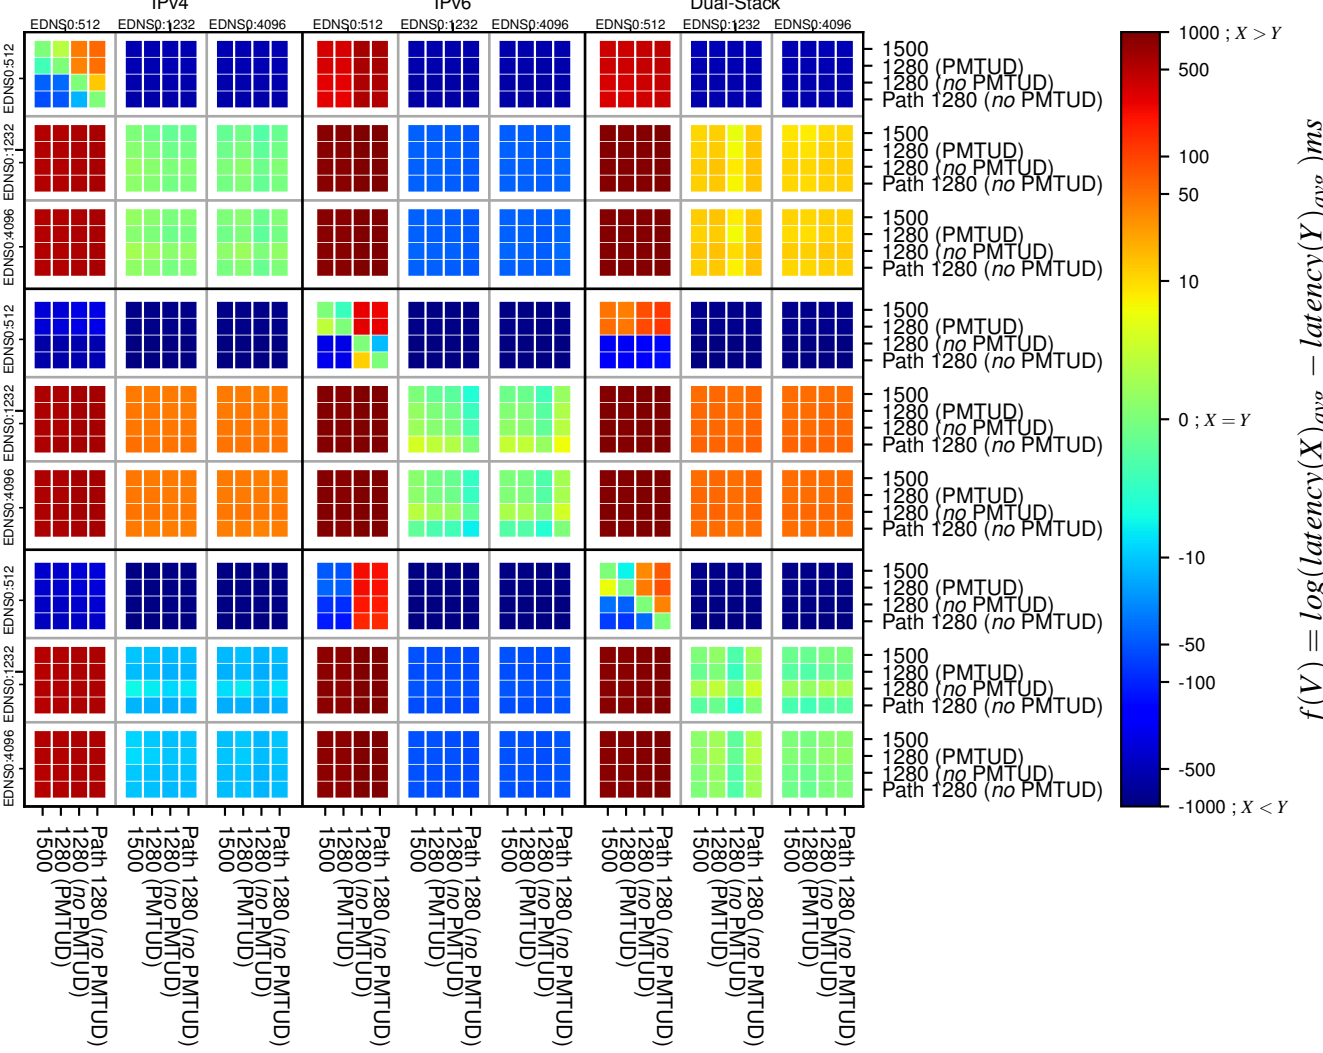

All Zones without DNSSEC returning NOERROR for '.all_psl_domains'

All Zones with DNSSEC returning NOERROR for '.all_psl_domains'

All Zones returning NOERROR for '.all_psl_domains'