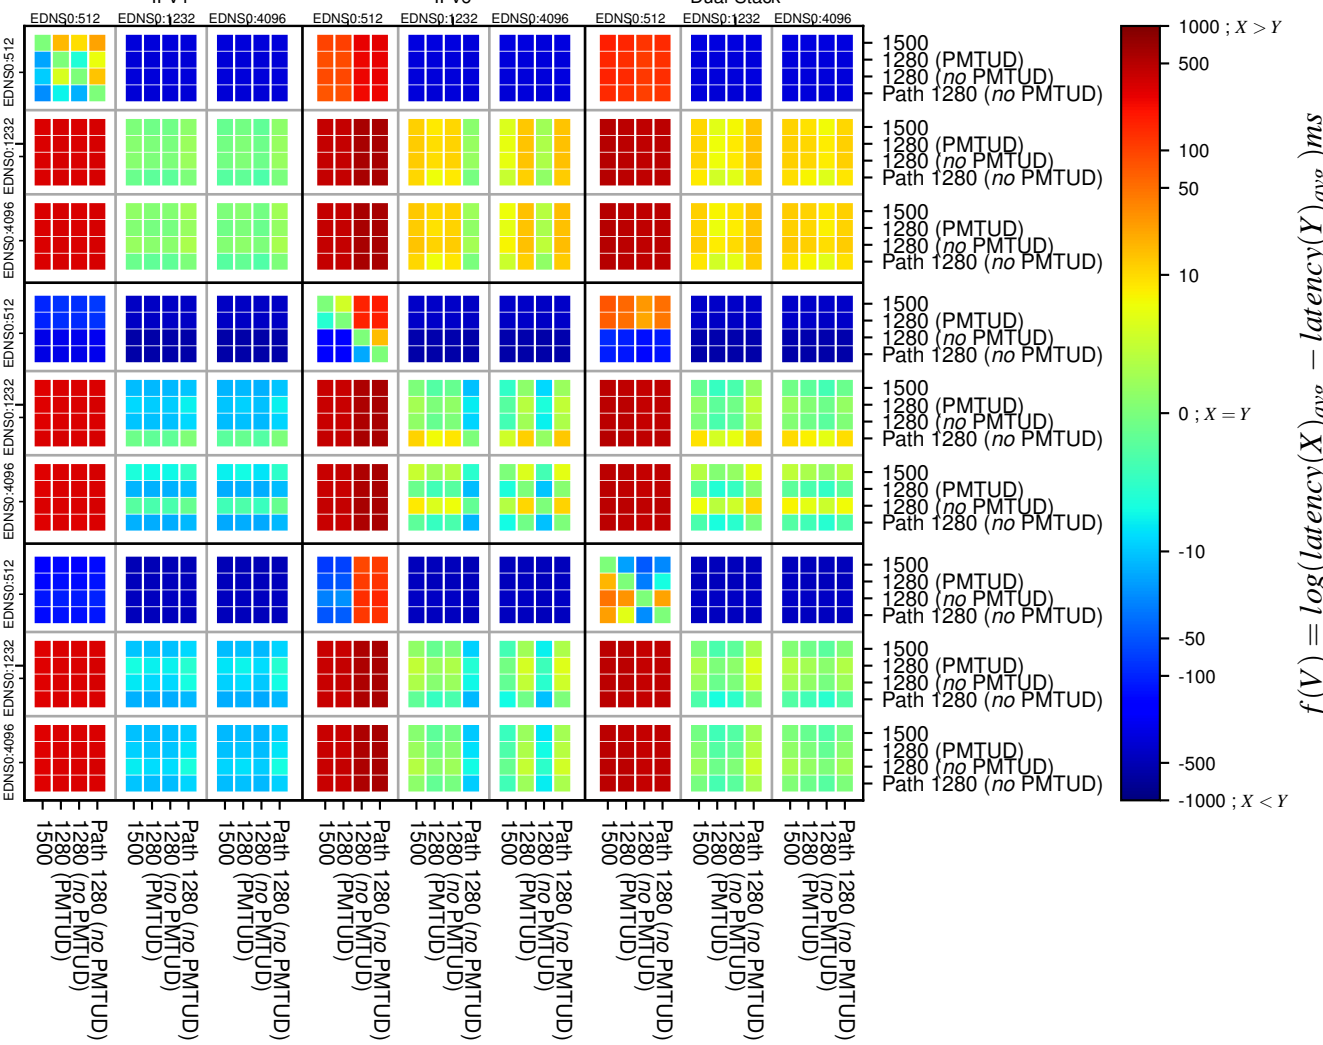

All Zones without DNSSEC returning NOERROR for '.all_psl_domains'

All Zones with DNSSEC returning NOERROR for '.all_psl_domains'

All Zones returning NOERROR for '.all_psl_domains'