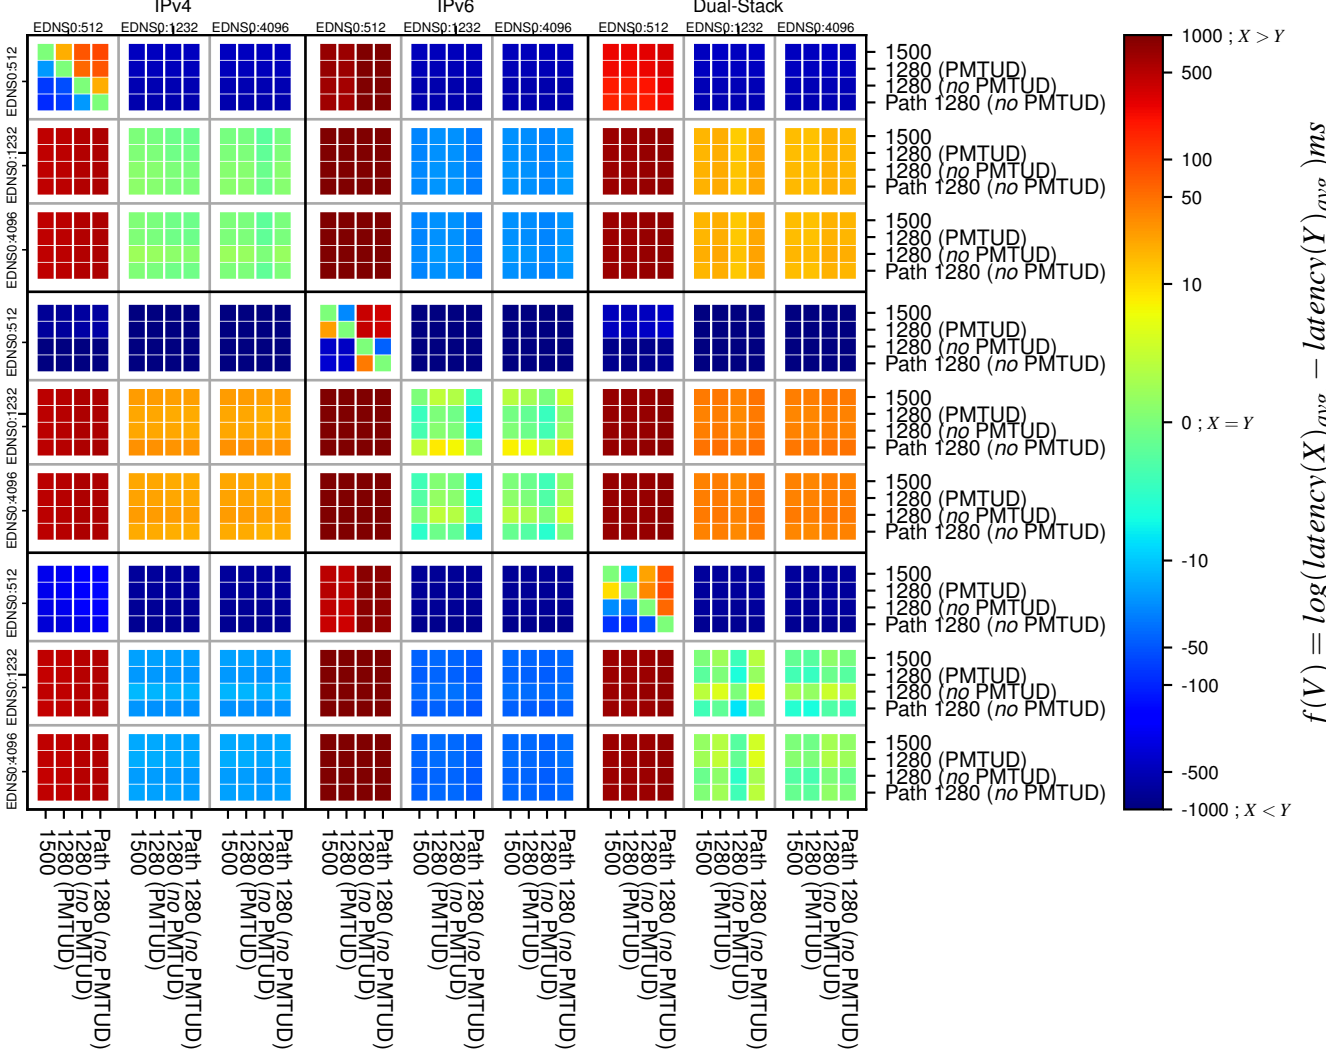

All Zones without DNSSEC returning NOERROR for '.com'

All Zones with DNSSEC returning NOERROR for '.com'

All Zones returning NOERROR for '.com'