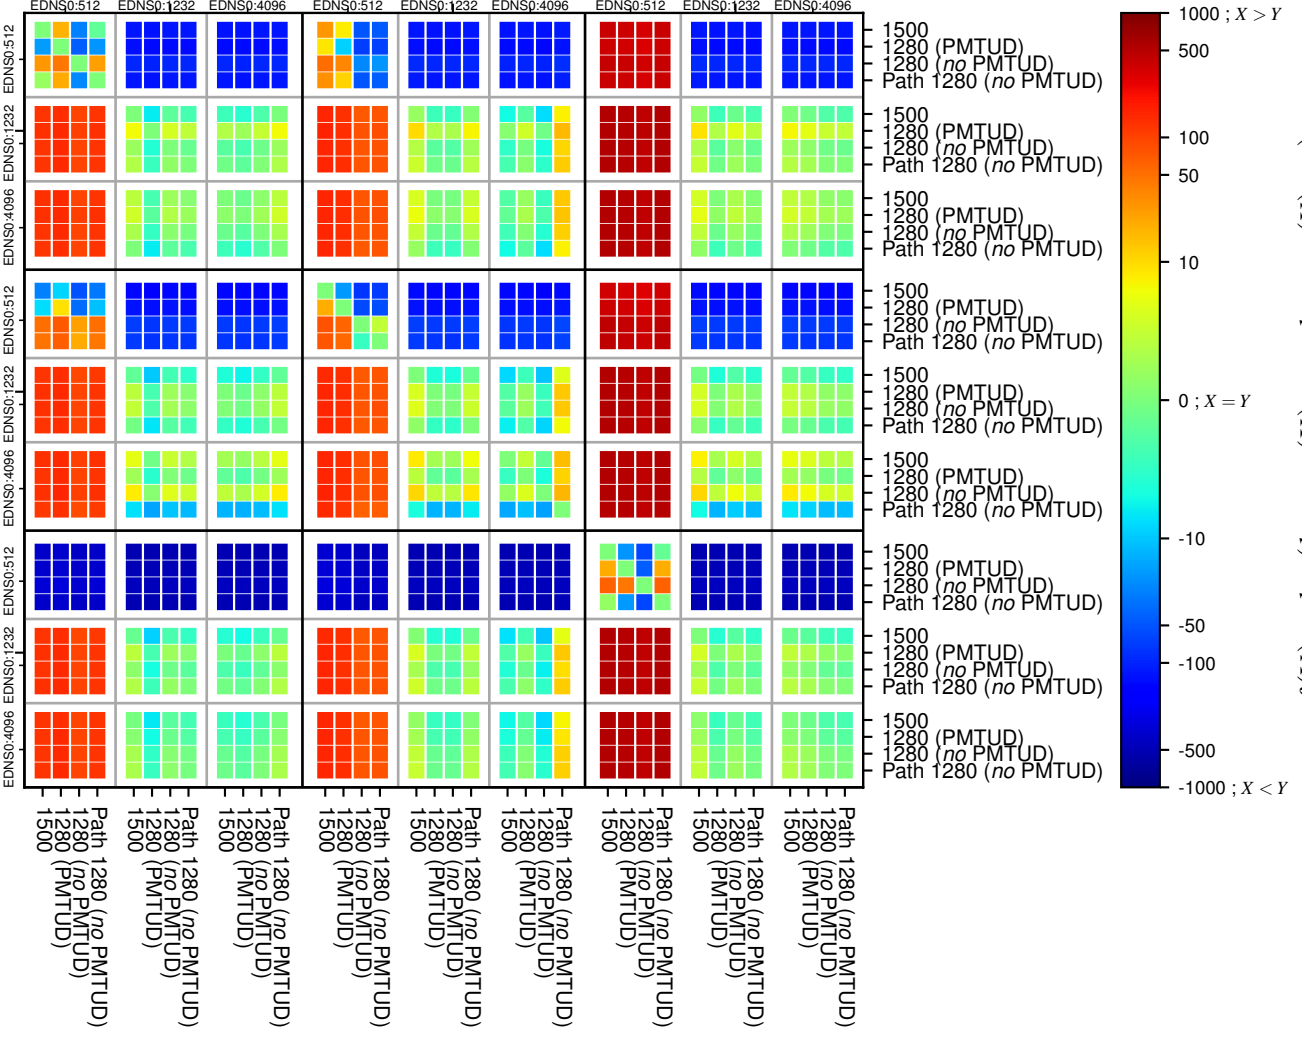

All Zones with DNSSEC returning NOERROR for '.de'