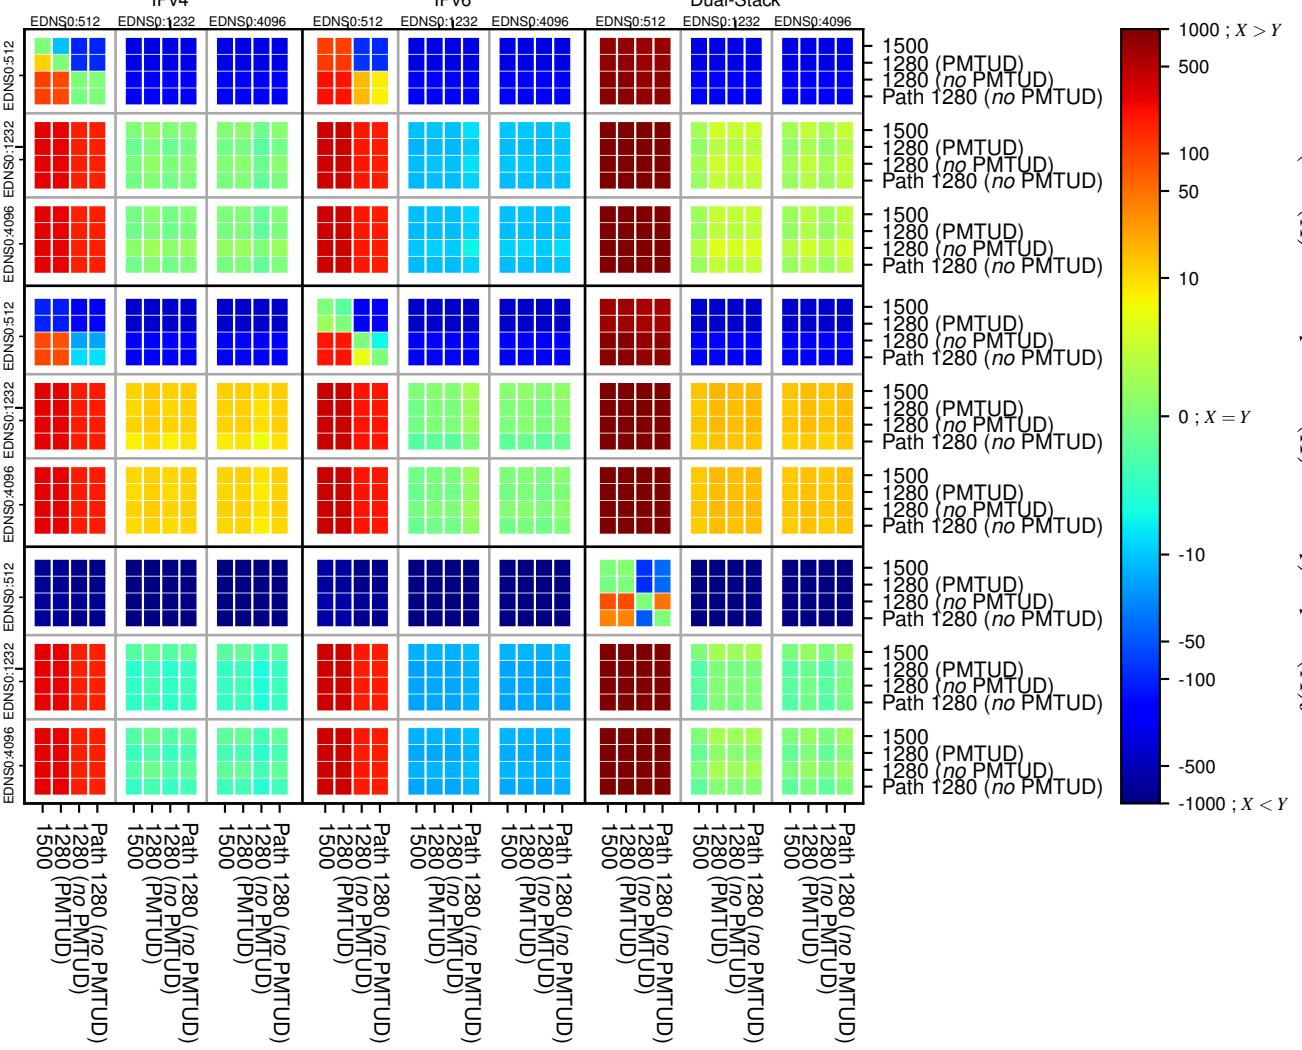

### All Zones without DNSSEC returning NOERROR for '.de'