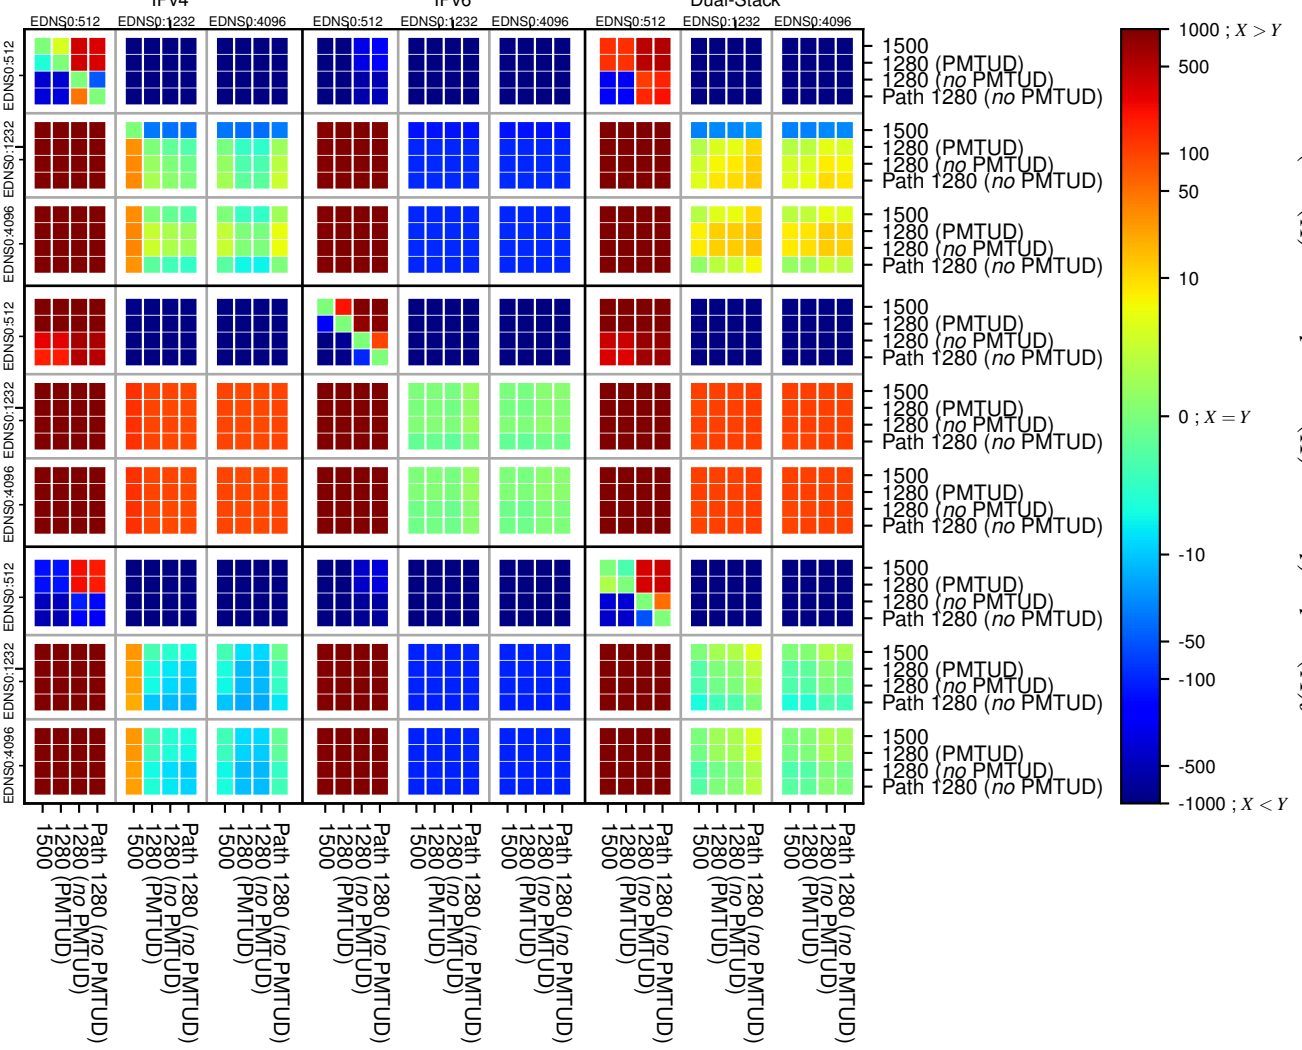

### All Zones without DNSSEC returning NOERROR for '.jp'