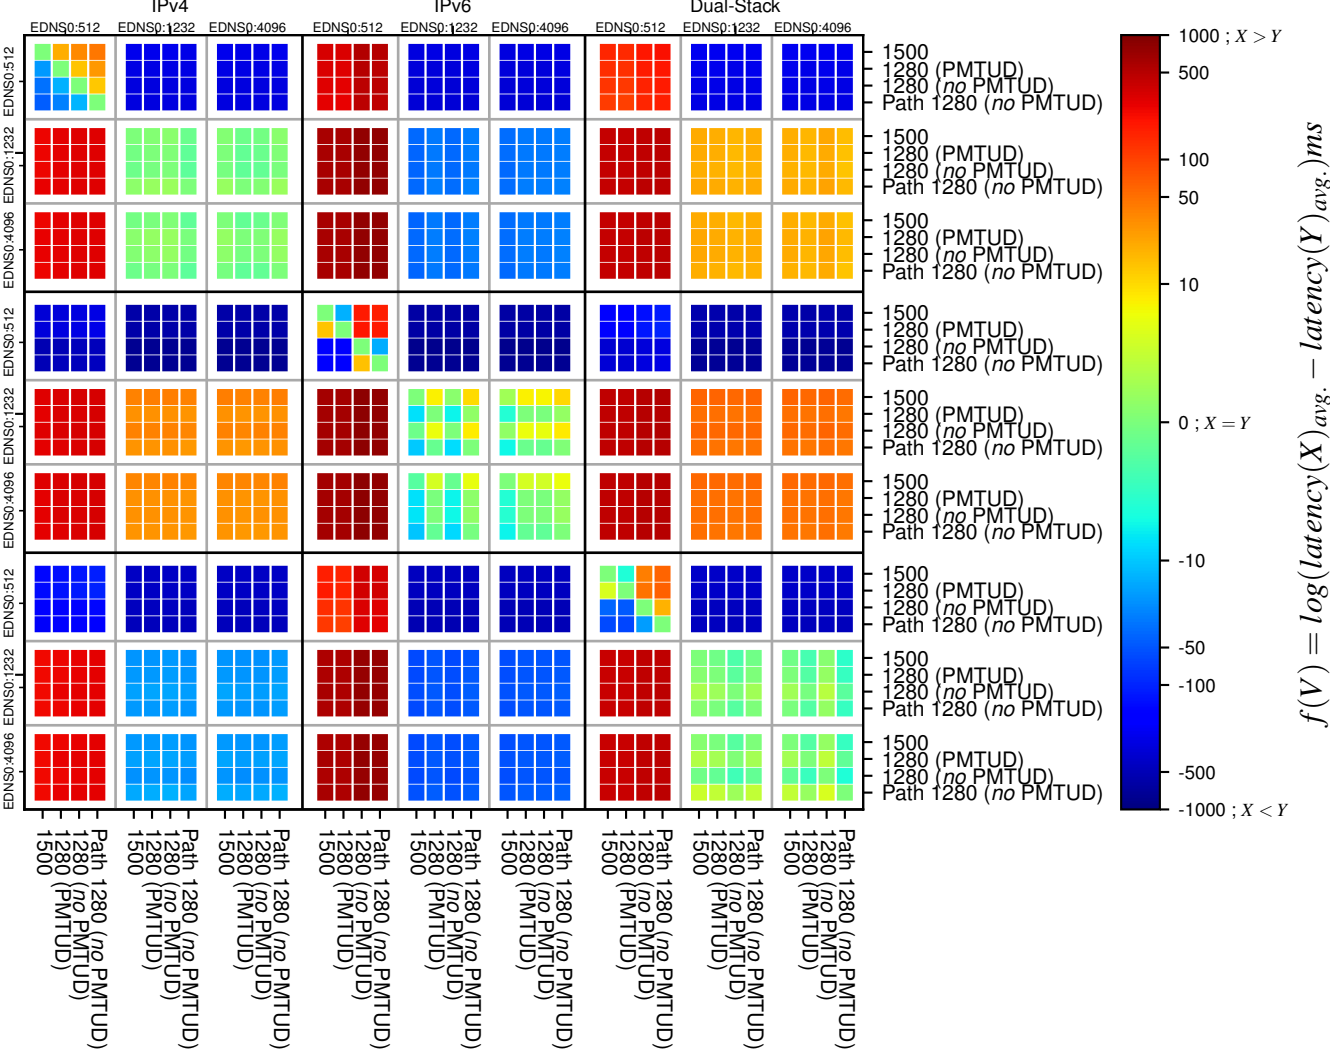

All Zones without DNSSEC returning NOERROR for '.net'

All Zones with DNSSEC returning NOERROR for '.net'

All Zones returning NOERROR for '.net'