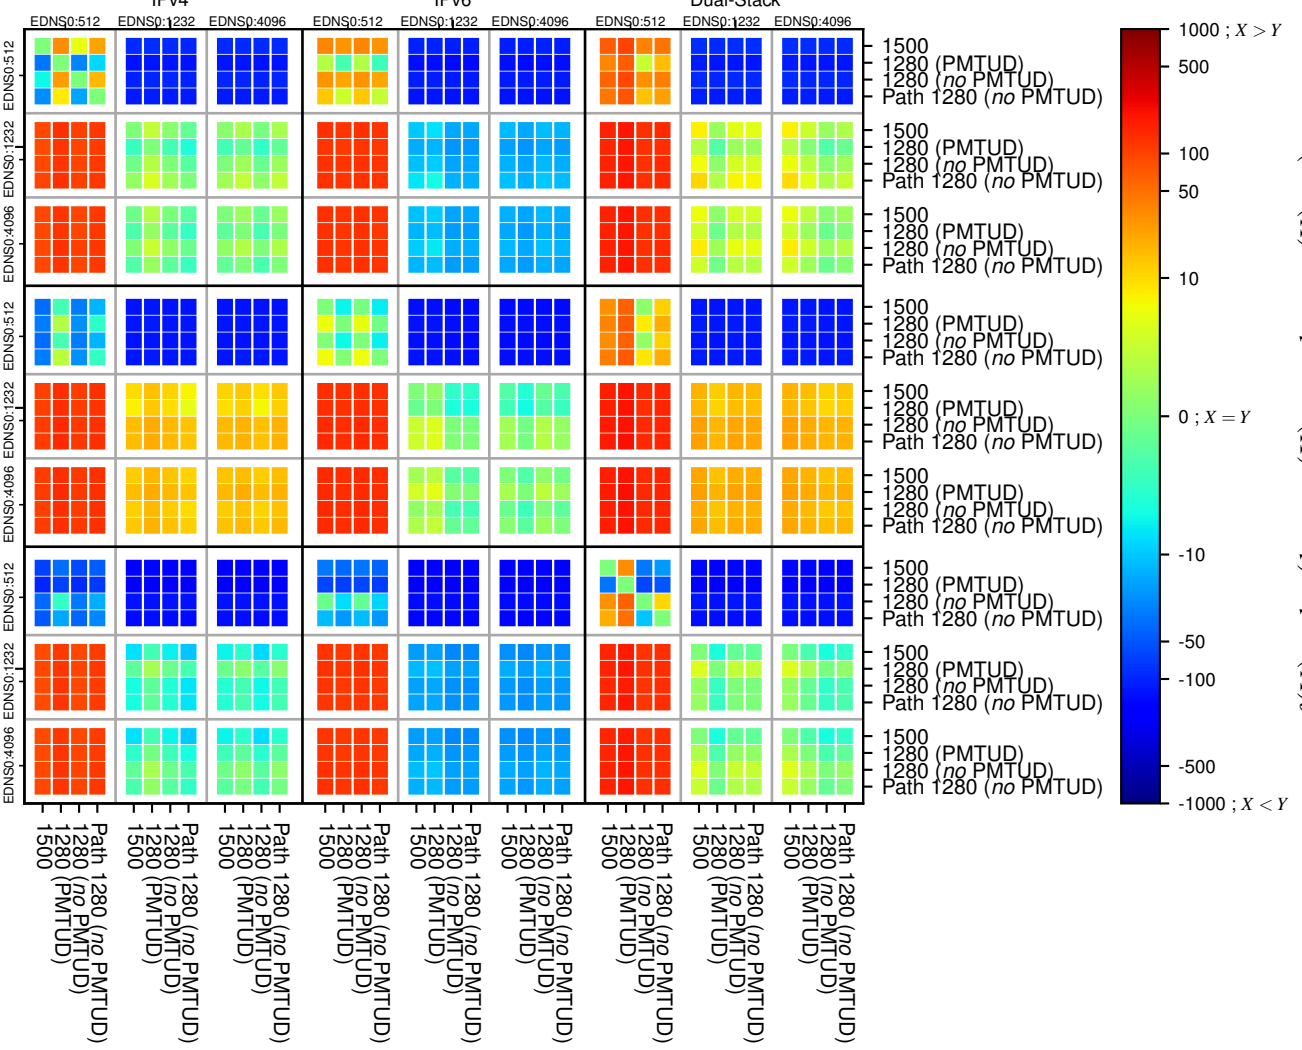

### All Zones without DNSSEC returning NOERROR for '.se'