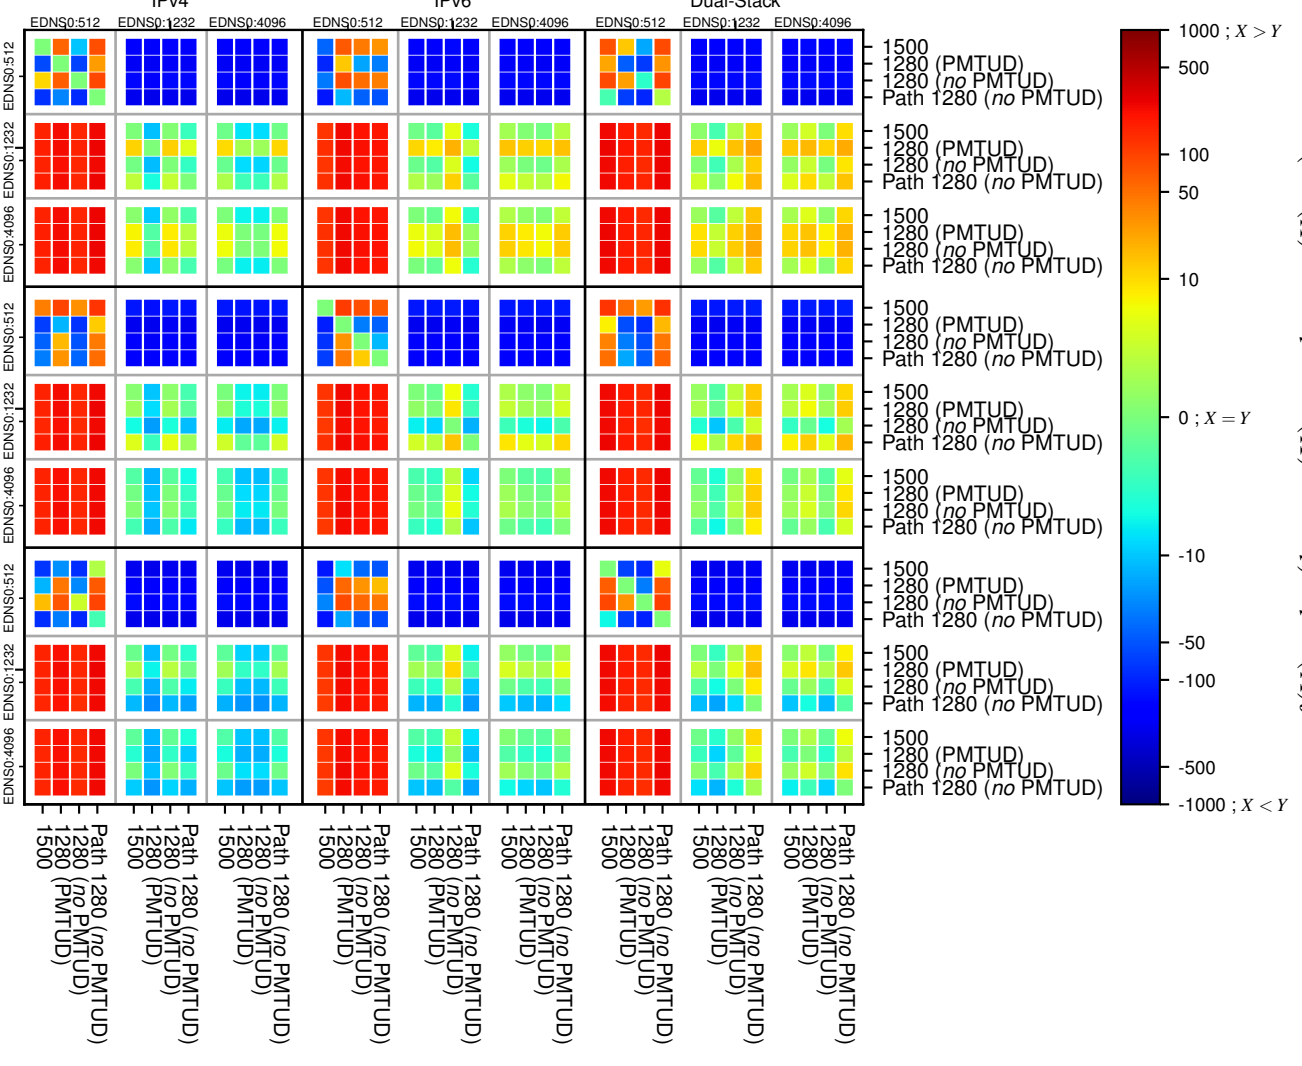

All Zones with DNSSEC returning NOERROR for '.se'