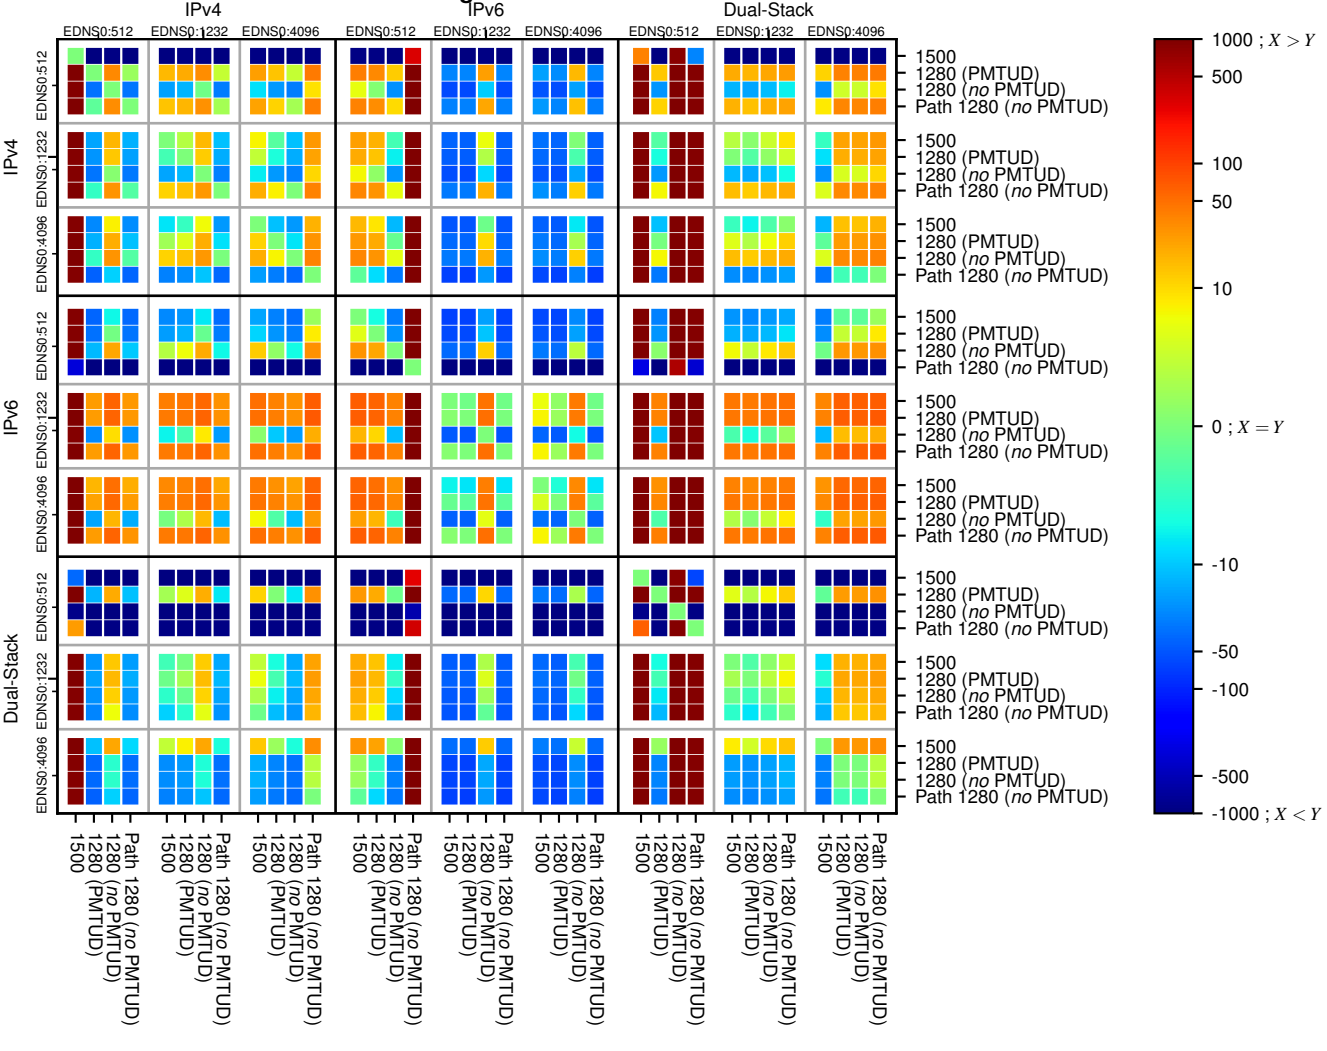

All Zones without DNSSEC returning NOERROR for '.de'

All Zones with DNSSEC returning NOERROR for '.de'

All Zones returning NOERROR for '.de'