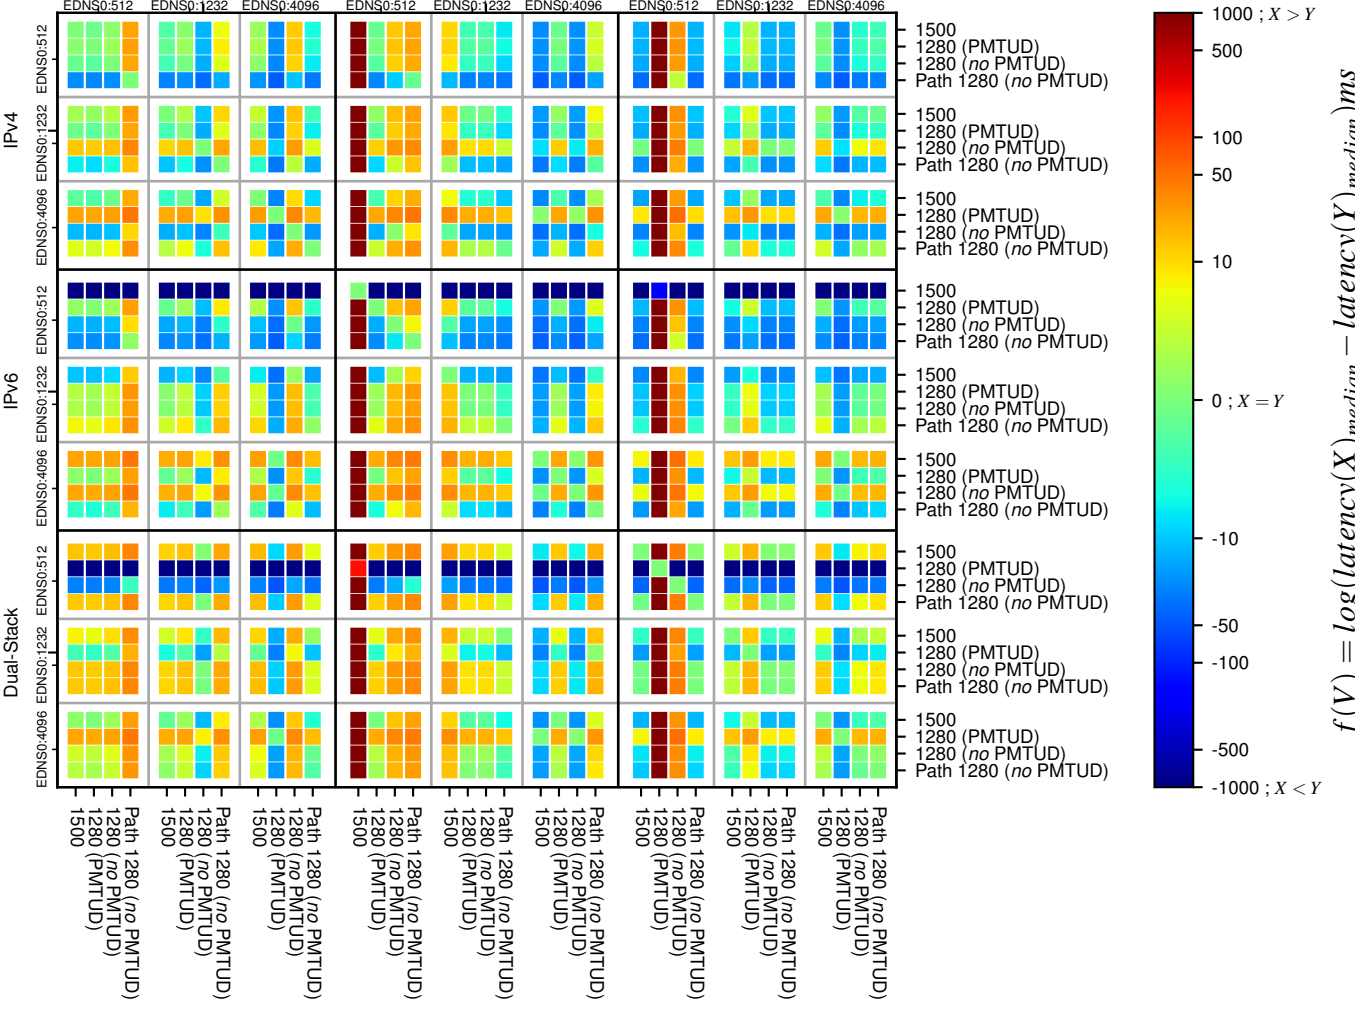

### All Zones without DNSSEC returning NOERROR for '.se'

### All Zones with DNSSEC returning NOERROR for '.se'