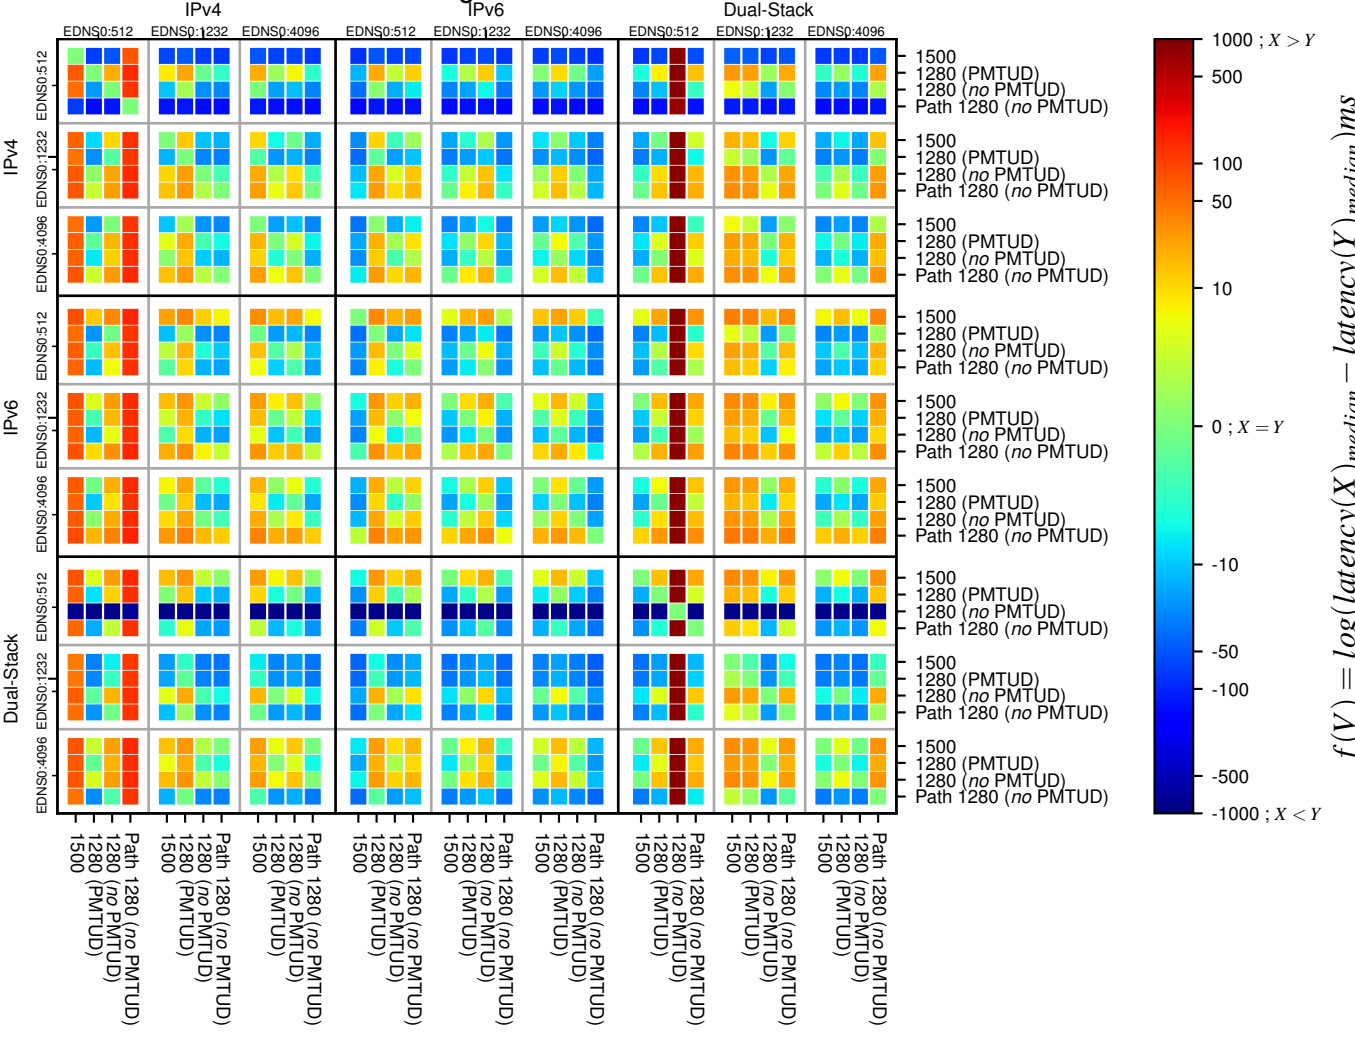

### All Zones without DNSSEC returning NOERROR for '.se'