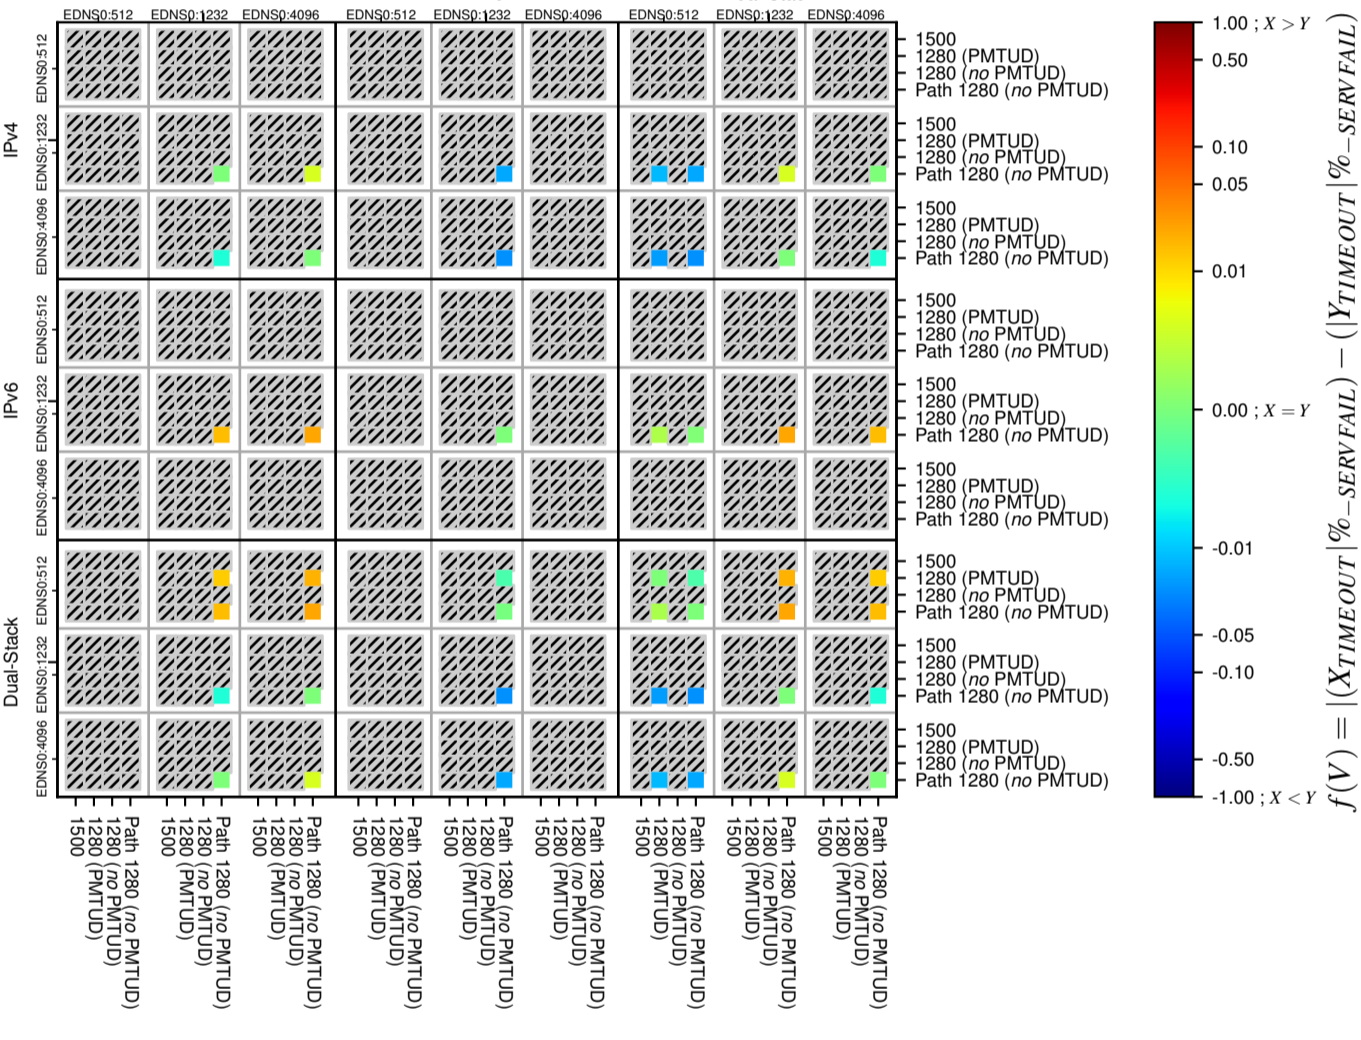

All Zones with DNSSEC for '.be'