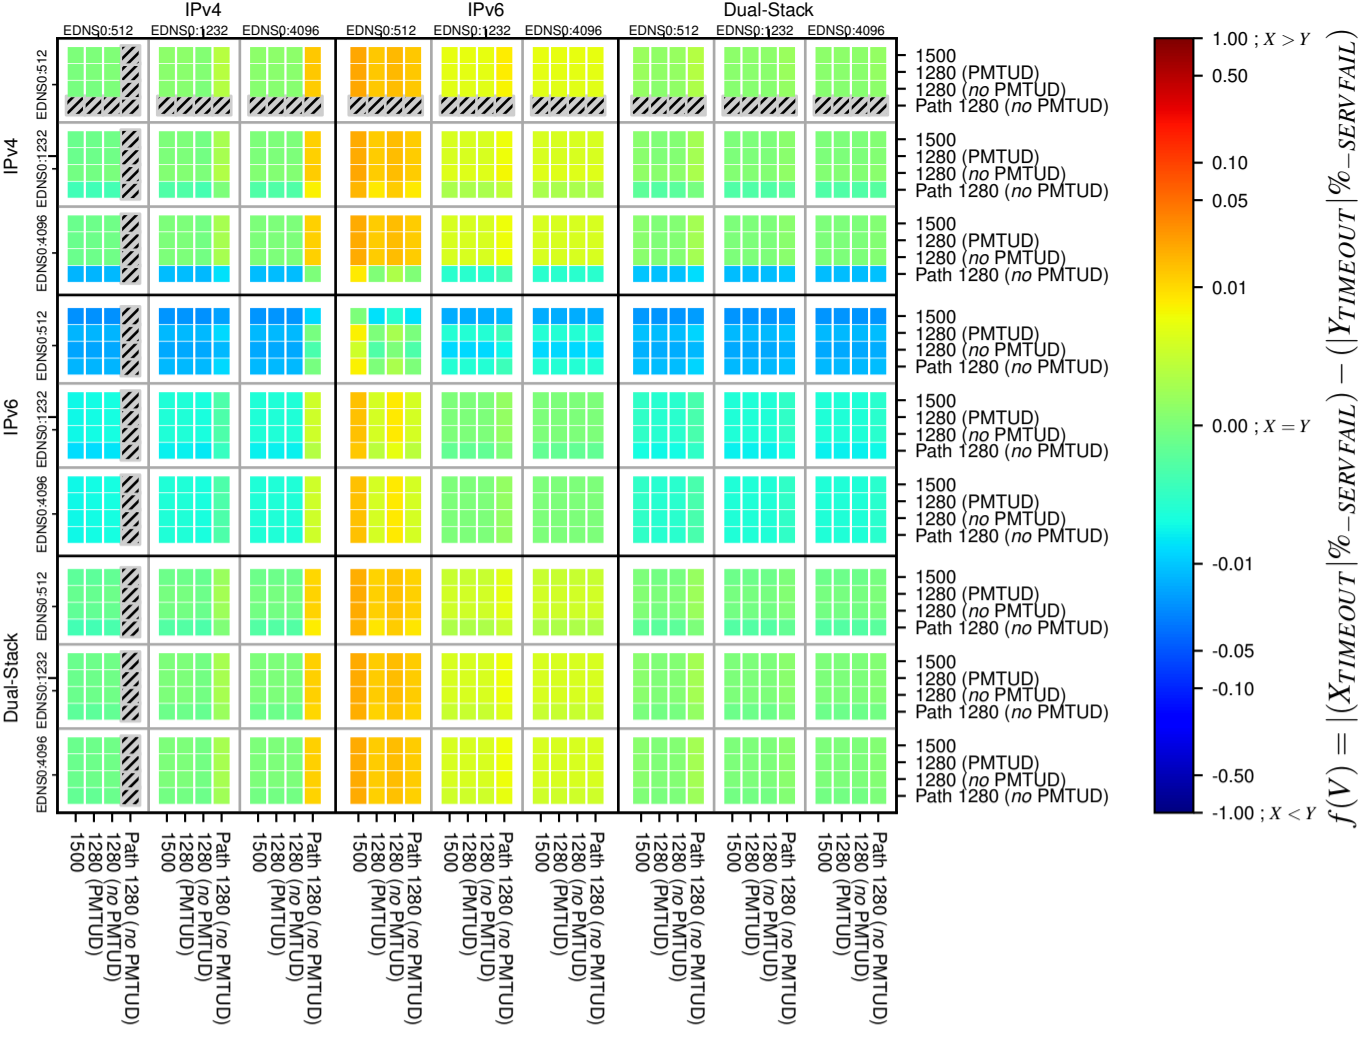

### All Zones without DNSSEC for '.be'

### All Zones with DNSSEC for '.be'