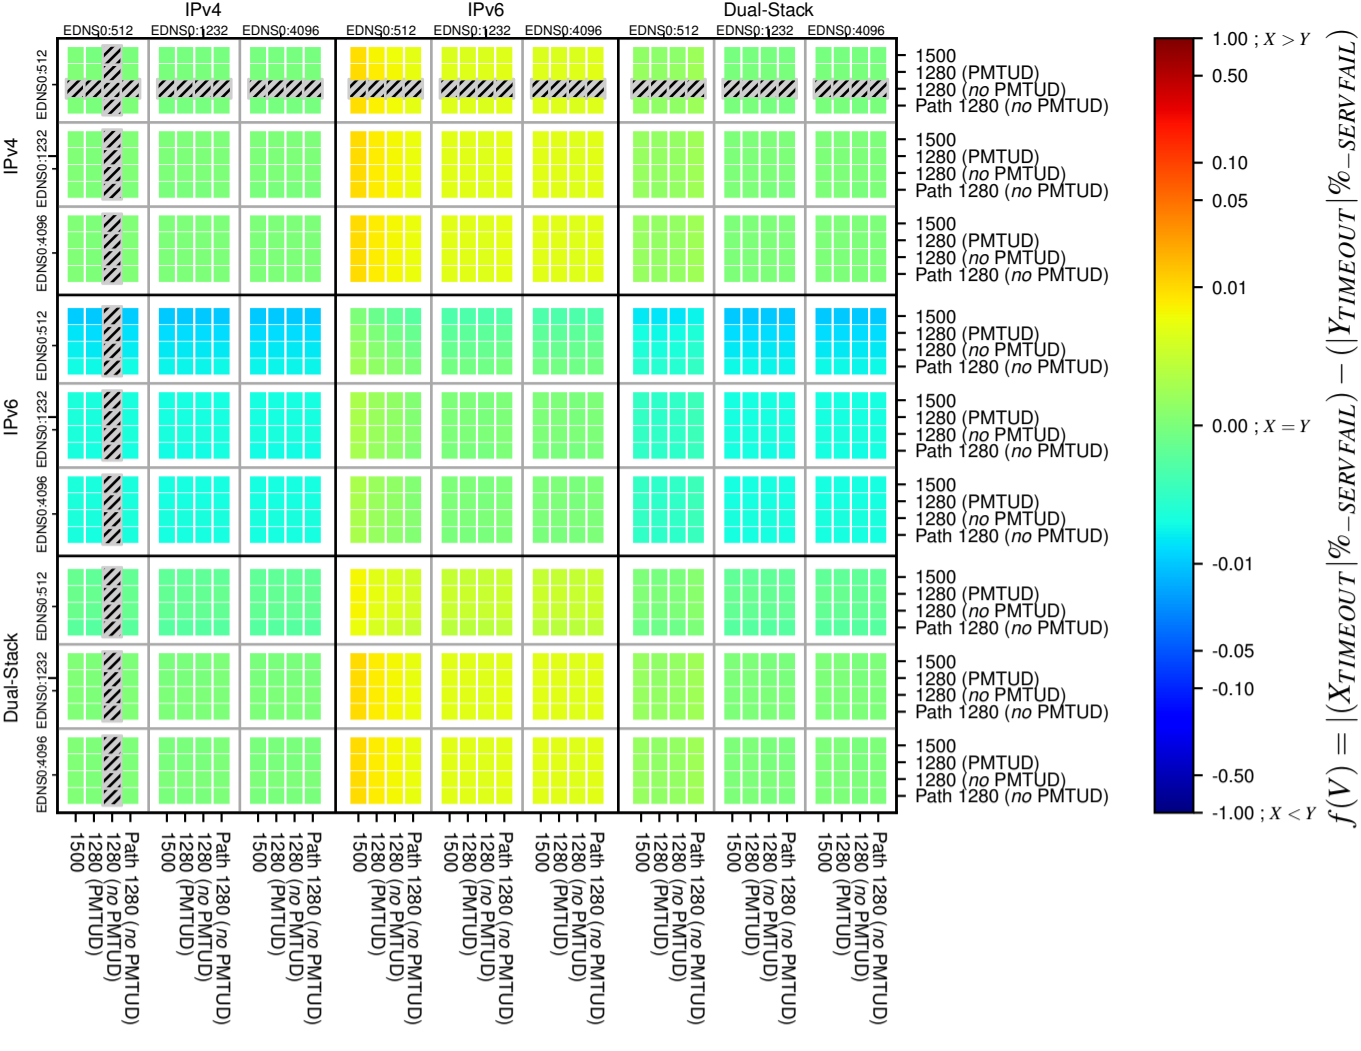

All Zones without DNSSEC for '.de'

All Zones with DNSSEC for '.de'

All Zones for '.de'

$$f(V) = |X_{TIMEOUT} \% - SERVFAIL} - (Y_{TIMEOUT} \% - SERVFAIL)$$

$$f(V) = |X_{TIMEOUT} \% - SERVFAIL} - (Y_{TIMEOUT} \% - SERVFAIL)$$

$$f(V) = |X_{TIMEOUT} \% - SERVFAIL} - (Y_{TIMEOUT} \% - SERVFAIL)$$