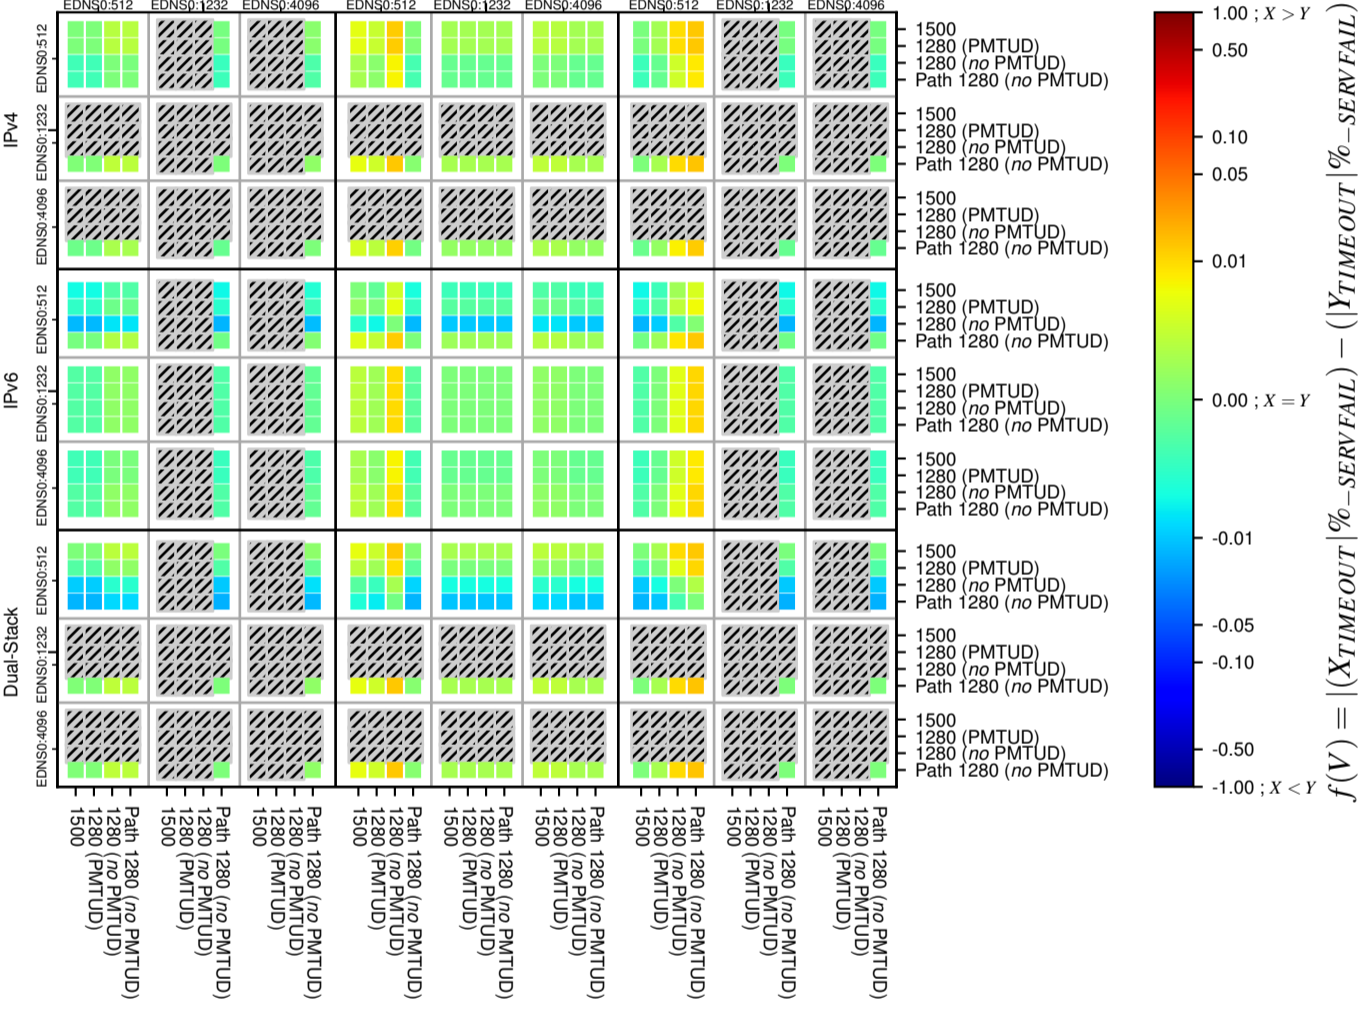

All Zones without DNSSEC for '.de'

All Zones with DNSSEC for '.de'

All Zones for '.de'

$$f(V) = |X_{TIMEOUT} \% - SERVFAIL} - (Y_{TIMEOUT} \% - SERVFAIL)$$

$$f(V) = |X_{TIMEOUT} \% - SERVFAIL} - (Y_{TIMEOUT} \% - SERVFAIL)$$

$$f(V) = |X_{TIMEOUT} \% - SERVFAIL} - (Y_{TIMEOUT} \% - SERVFAIL)$$