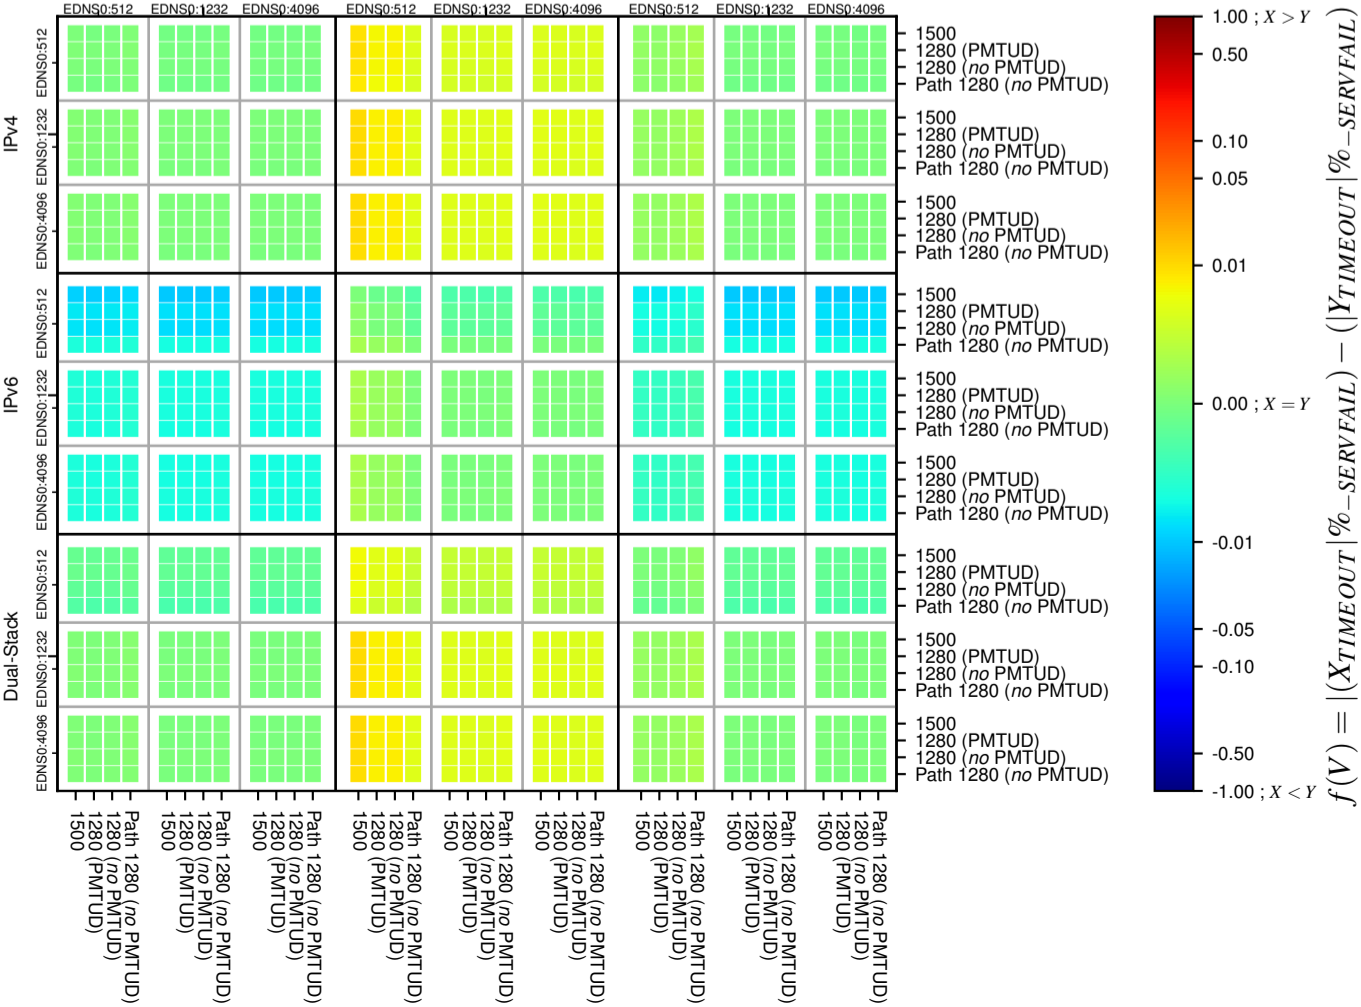

All Zones without DNSSEC for '.de'

All Zones with DNSSEC for '.de'

All Zones for '.de'

$$f(V) = |X_{TIMEOUT} \% - SERVFAIL} - (Y_{TIMEOUT} \% - SERVFAIL)$$

$$f(V) = |X_{TIMEOUT} \% - SERVFAIL} - (Y_{TIMEOUT} \% - SERVFAIL)$$

$$f(V) = |X_{TIMEOUT} \% - SERVFAIL} - (Y_{TIMEOUT} \% - SERVFAIL)$$