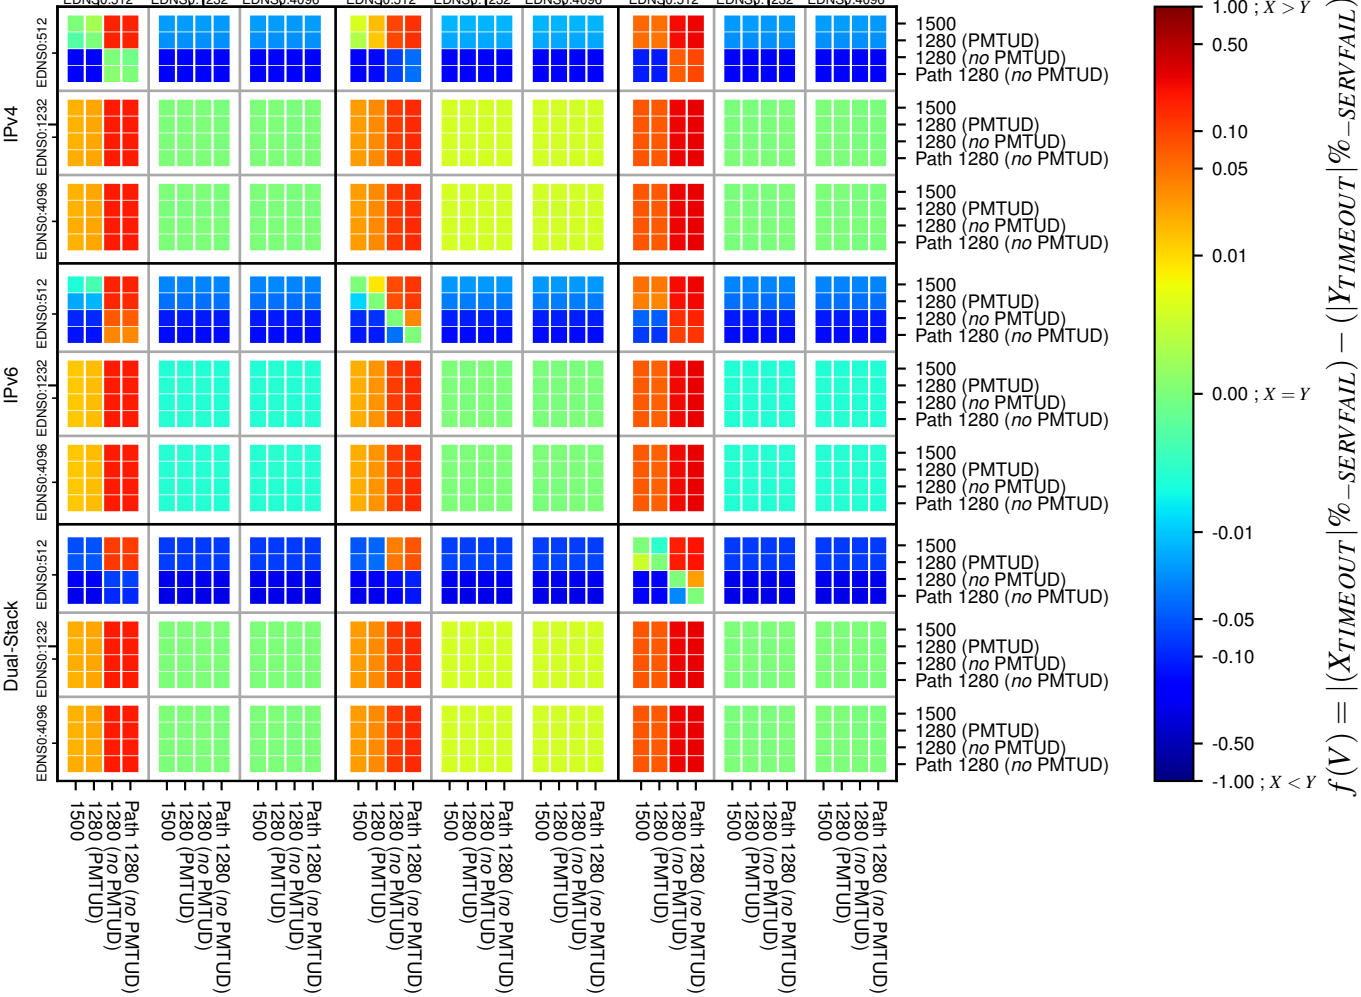

### All Zones without DNSSEC for '.jp'

### All Zones with DNSSEC for '.jp'

### All Zones for '.jp'

$$f(V) = |(X_{TIMEOUT} | \% - SERVFAIL) - (Y_{TIMEOUT} | \% - SERVFAIL)|$$

$$f(V) = |(X_{TIMEOUT} | \% - SERVFAIL) - (Y_{TIMEOUT} | \% - SERVFAIL)|$$

$$f(V) = |(X_{TIMEOUT} | \% - SERVFAIL) - (Y_{TIMEOUT} | \% - SERVFAIL)|$$