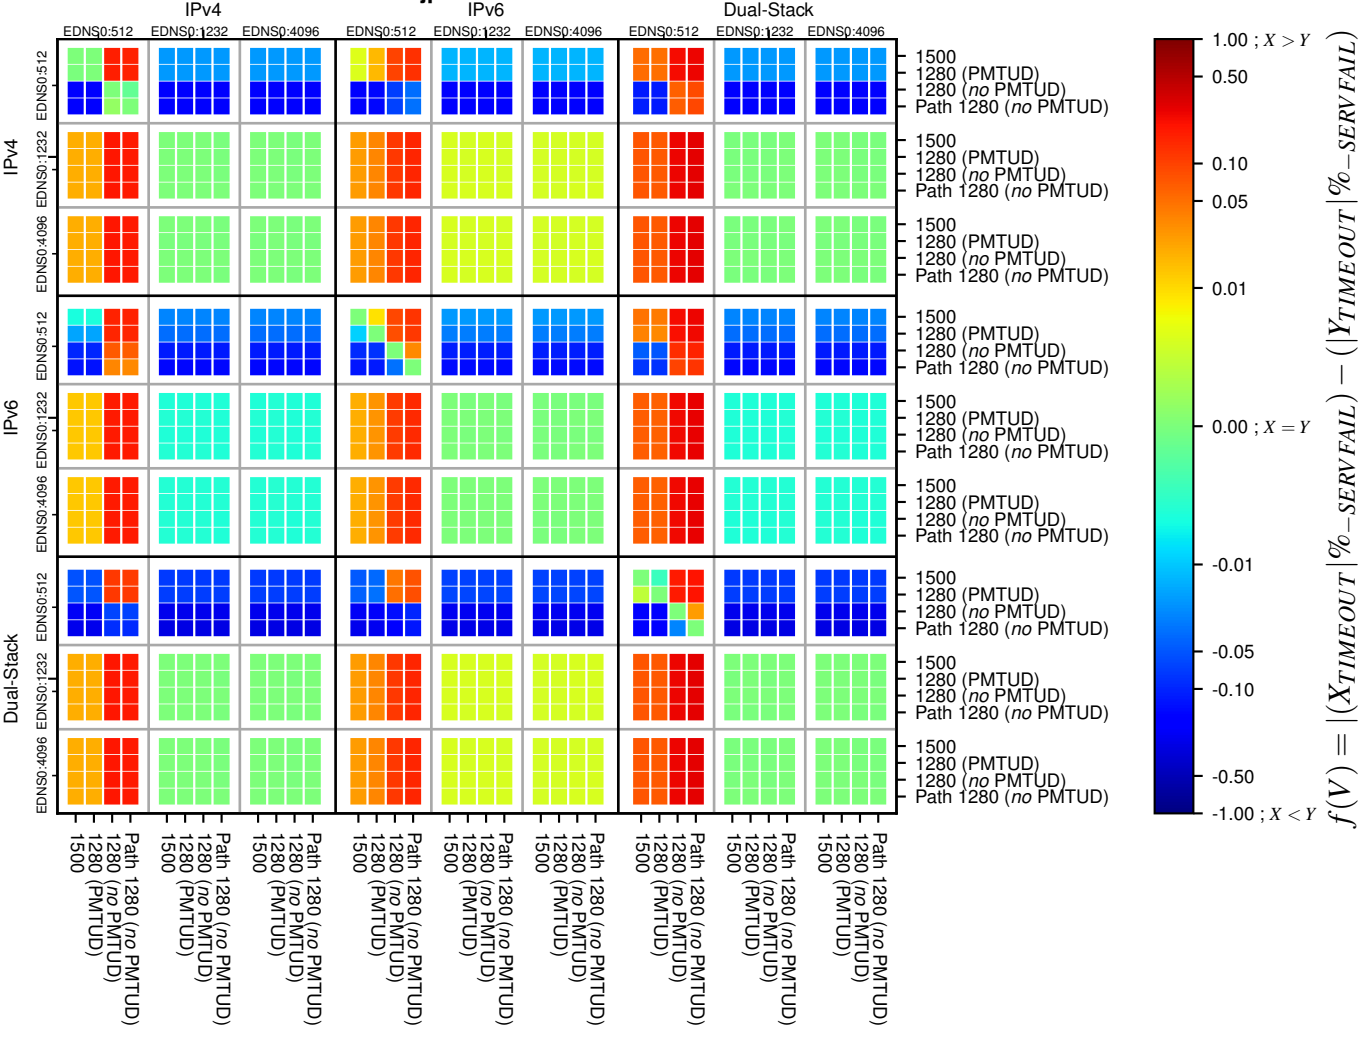

### All Zones without DNSSEC for '.jp'

### All Zones with DNSSEC for '.jp'

### All Zones for '.jp'

$$f(V) = |(X_{TIMEOUT} | \% - SERVFAIL) - (Y_{TIMEOUT} | \% - SERVFAIL)|$$

$$f(V) = |(X_{TIMEOUT} | \% - SERVFAIL) - (Y_{TIMEOUT} | \% - SERVFAIL)|$$

$$f(V) = |(X_{TIMEOUT} | \% - SERVFAIL) - (Y_{TIMEOUT} | \% - SERVFAIL)|$$