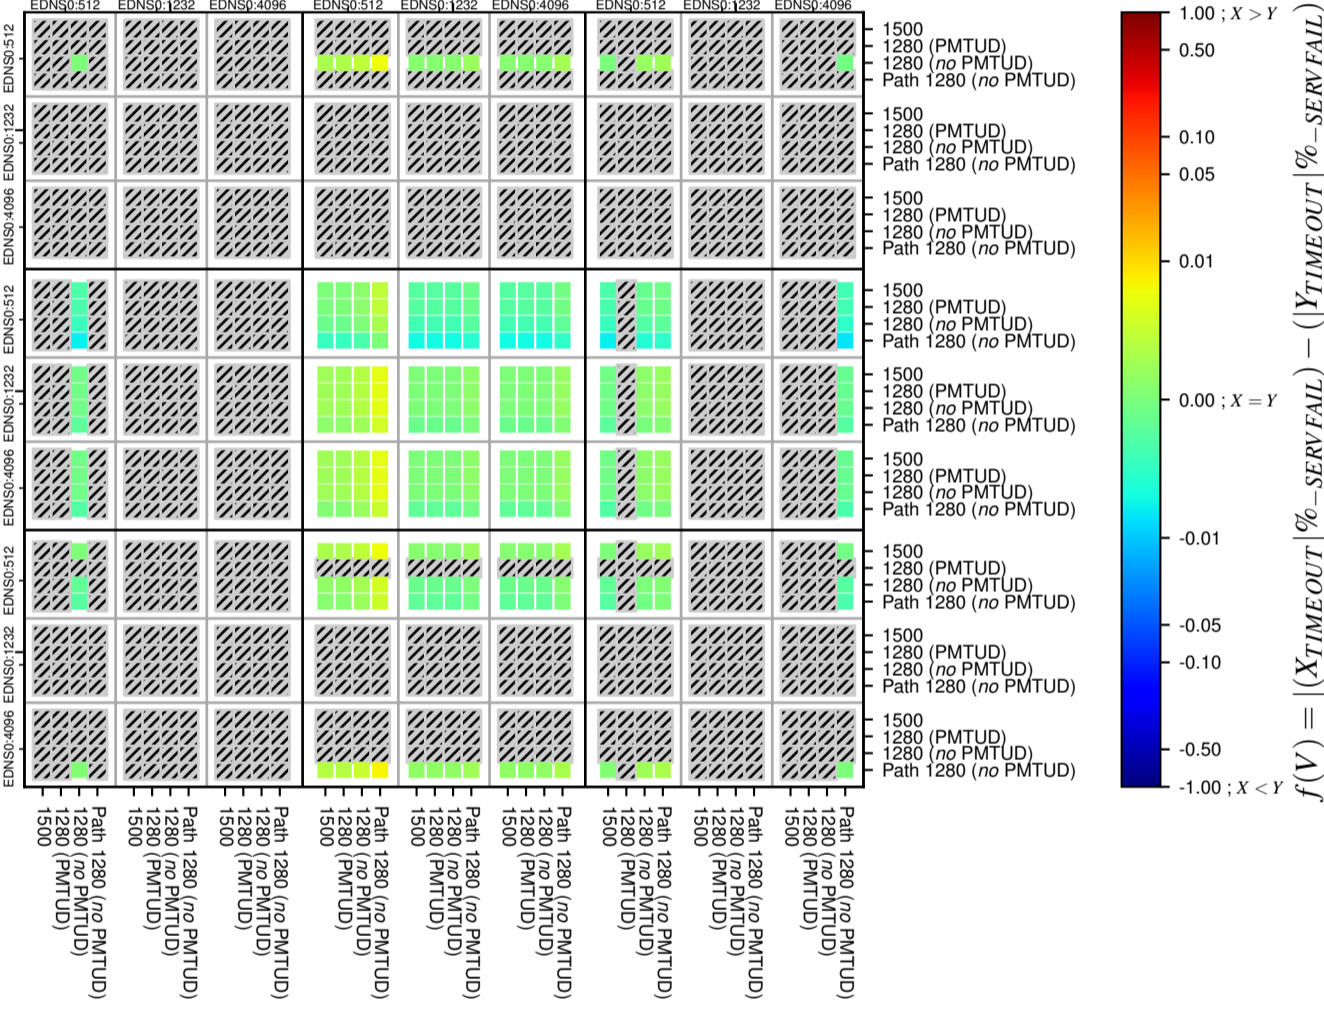

All Zones without DNSSEC for '.net'

All Zones with DNSSEC for '.net'

All Zones for '.net'