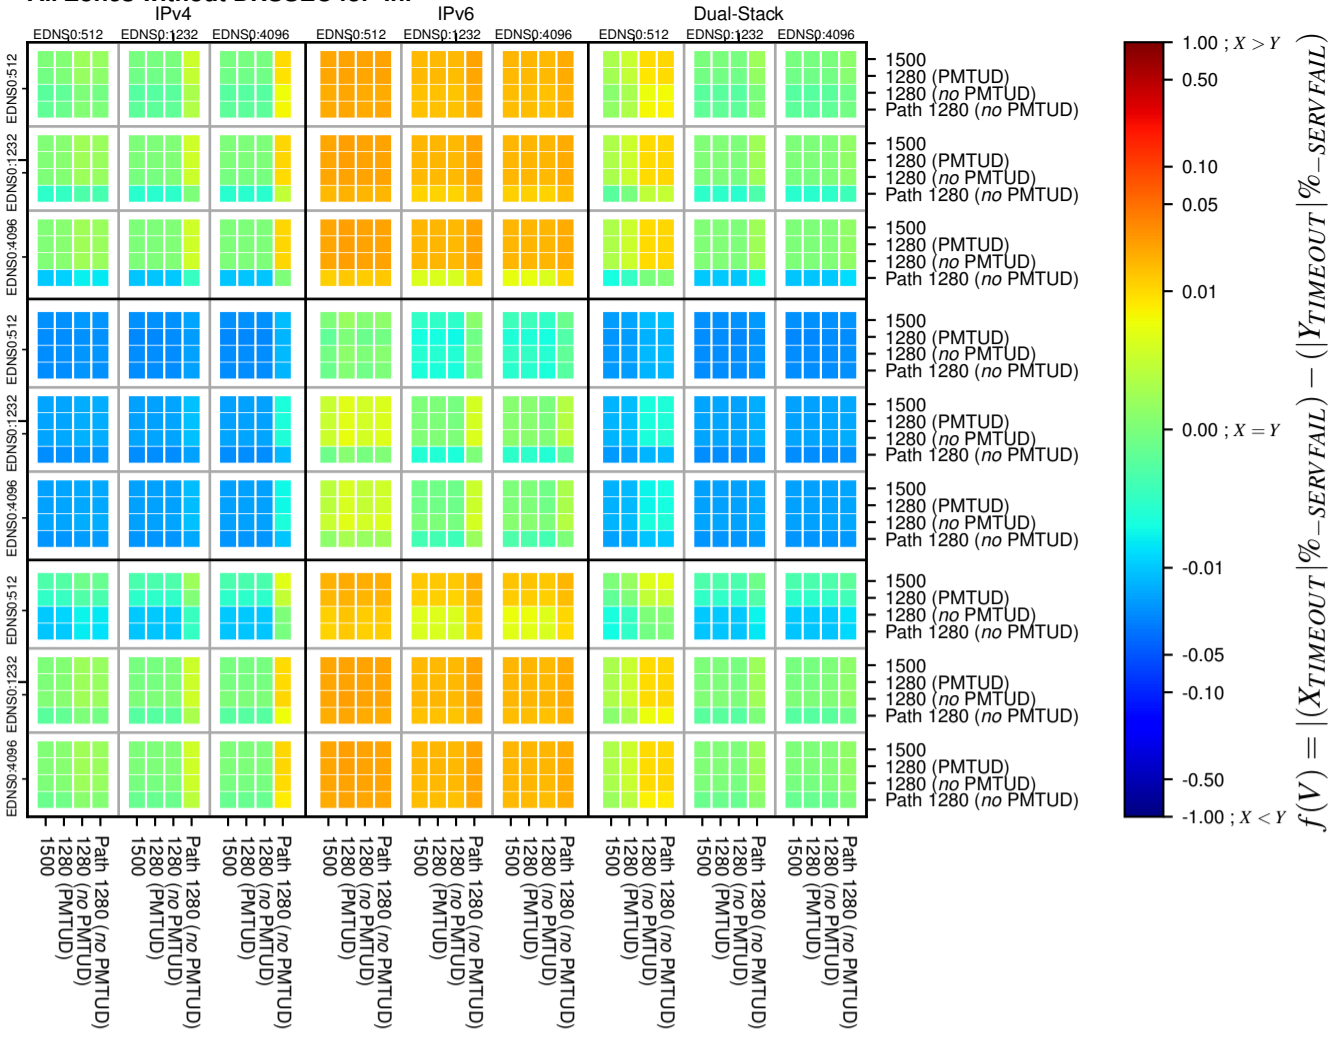

### All Zones without DNSSEC for '.nl'