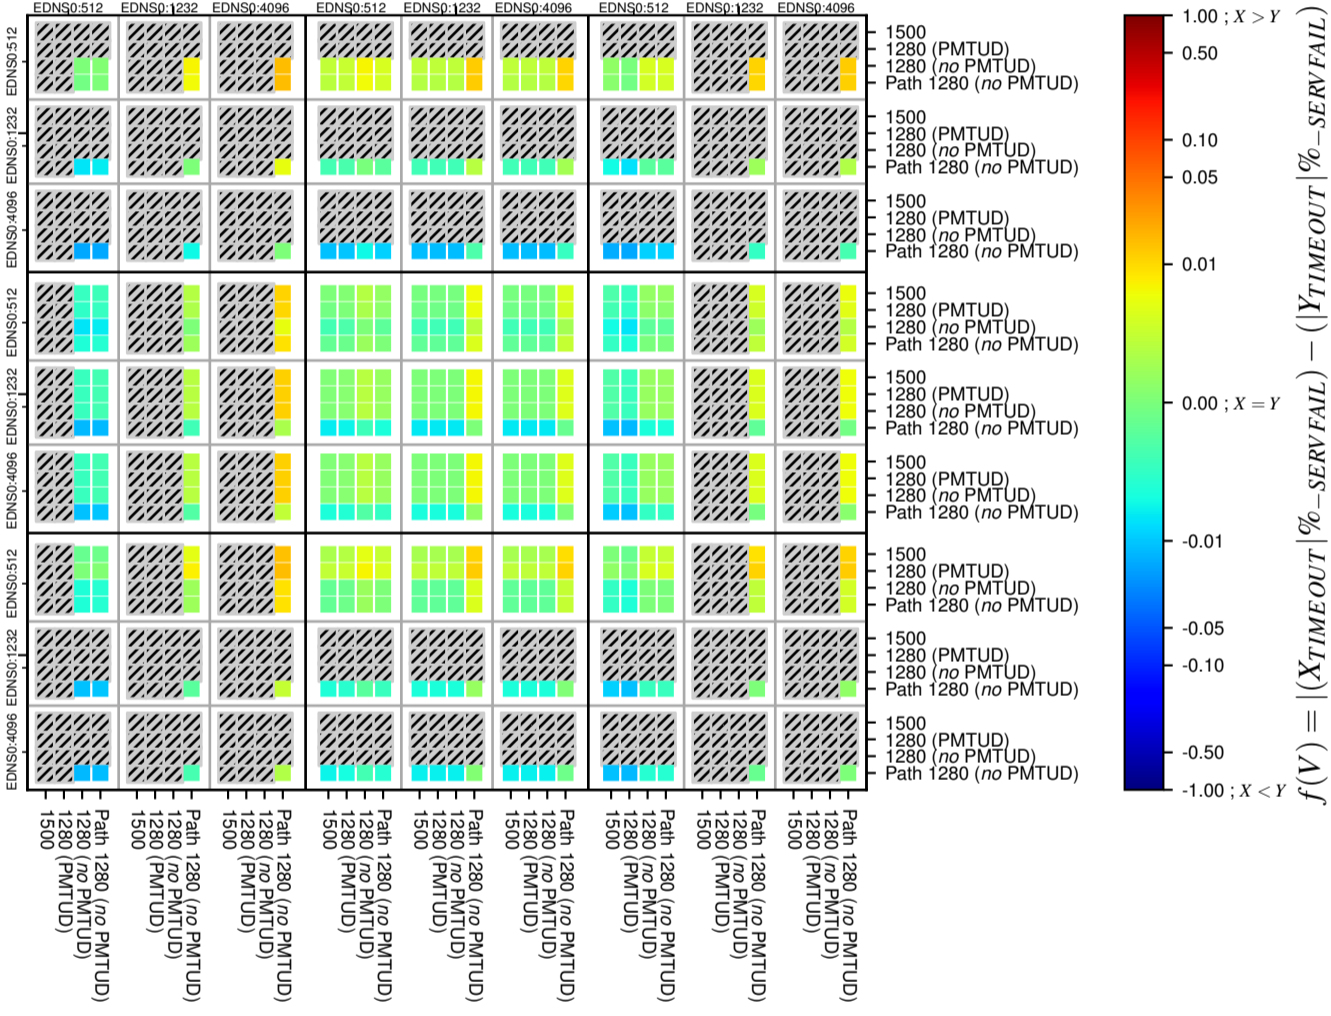

### All Zones without DNSSEC for '.nl'

### All Zones with DNSSEC for '.nl'