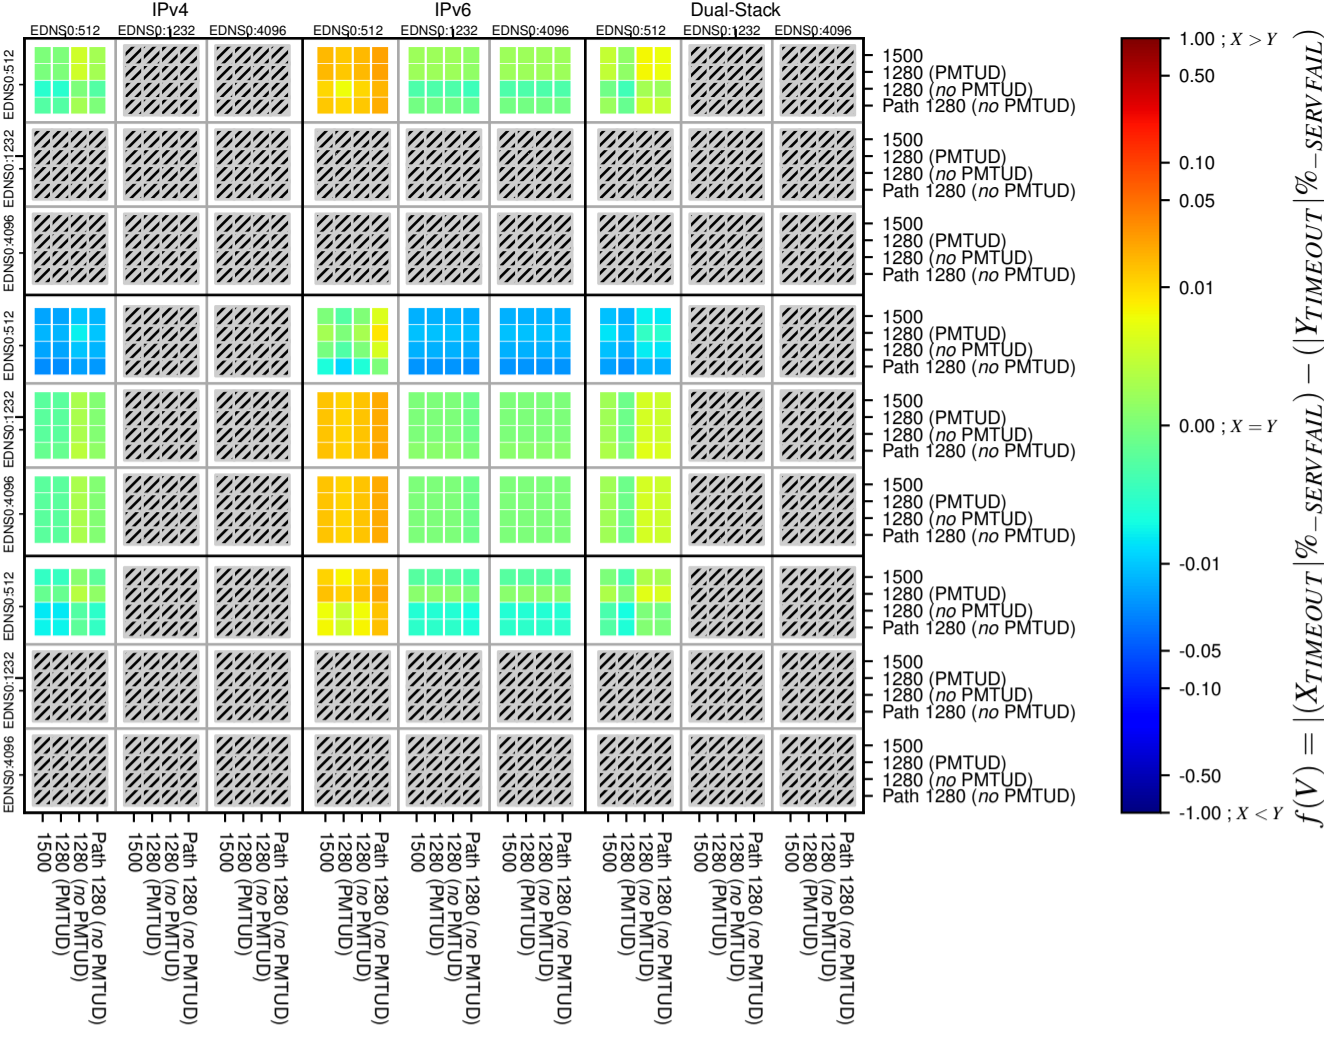

All Zones without DNSSEC for '.se'

All Zones with DNSSEC for '.se'

All Zones for '.se'

$$f(V) = |(X_{TIMEOUT} | \% - SERVFAIL) - (Y_{TIMEOUT} | \% - SERVFAIL)|$$

$$f(V) = |(X_{TIMEOUT} | \% - SERVFAIL) - (Y_{TIMEOUT} | \% - SERVFAIL)|$$

$$f(V) = |(X_{TIMEOUT} | \% - SERVFAIL) - (Y_{TIMEOUT} | \% - SERVFAIL)|$$