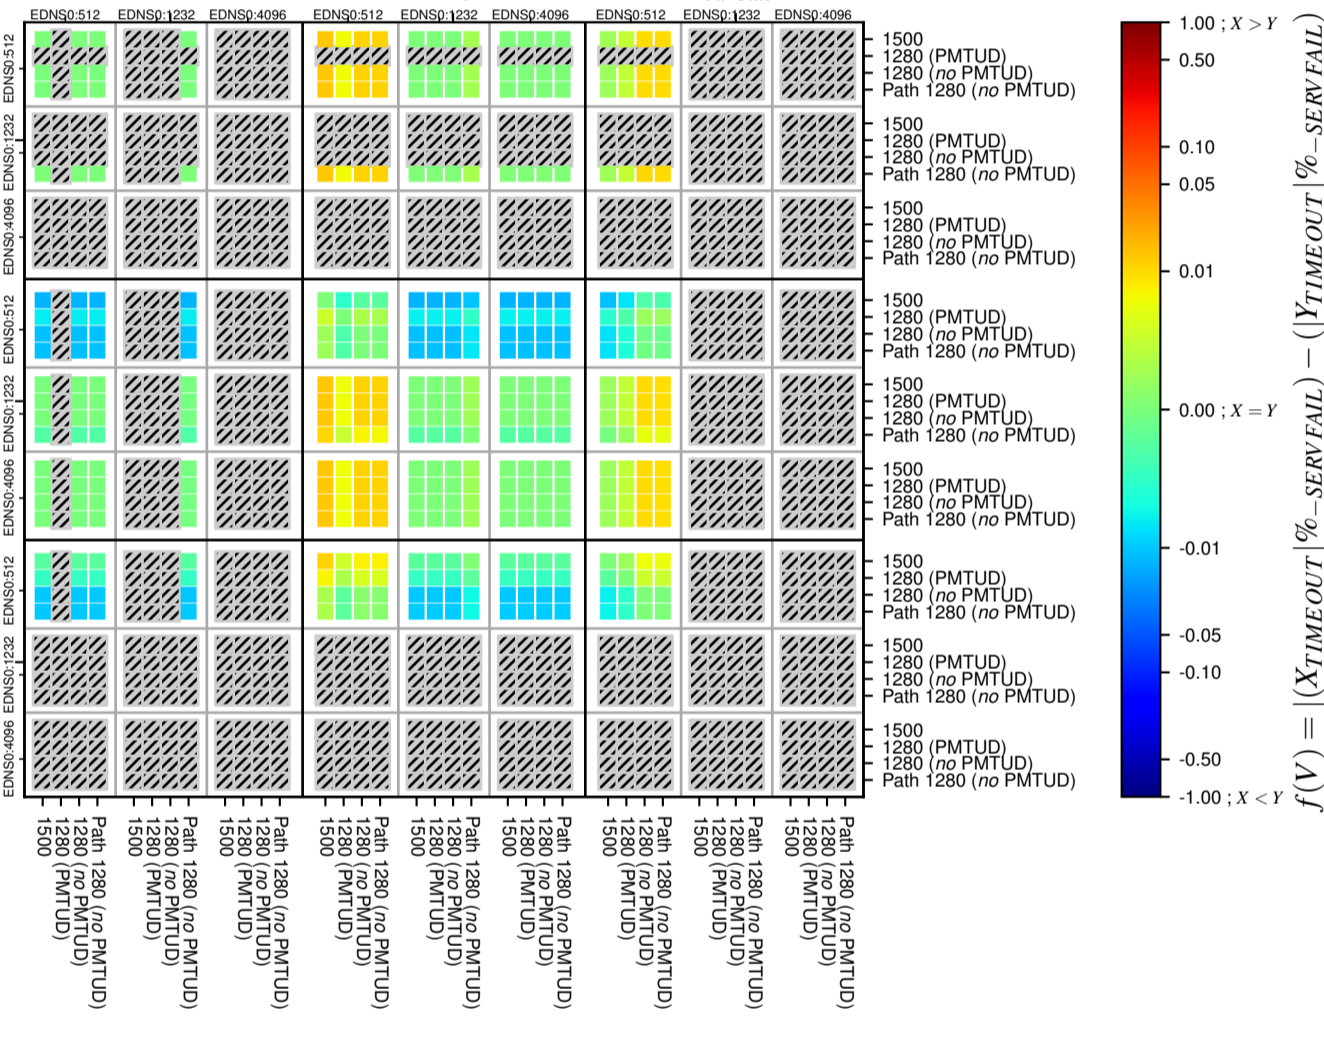

All Zones without DNSSEC for '.se'

All Zones with DNSSEC for '.se'

All Zones for '.se'

$$f(V) = |(X_{TIMEOUT} | \% - SERVFAIL) - (Y_{TIMEOUT} | \% - SERVFAIL)|$$

$$f(V) = |(X_{TIMEOUT} | \% - SERVFAIL) - (Y_{TIMEOUT} | \% - SERVFAIL)|$$

$$f(V) = |(X_{TIMEOUT} | \% - SERVFAIL) - (Y_{TIMEOUT} | \% - SERVFAIL)|$$