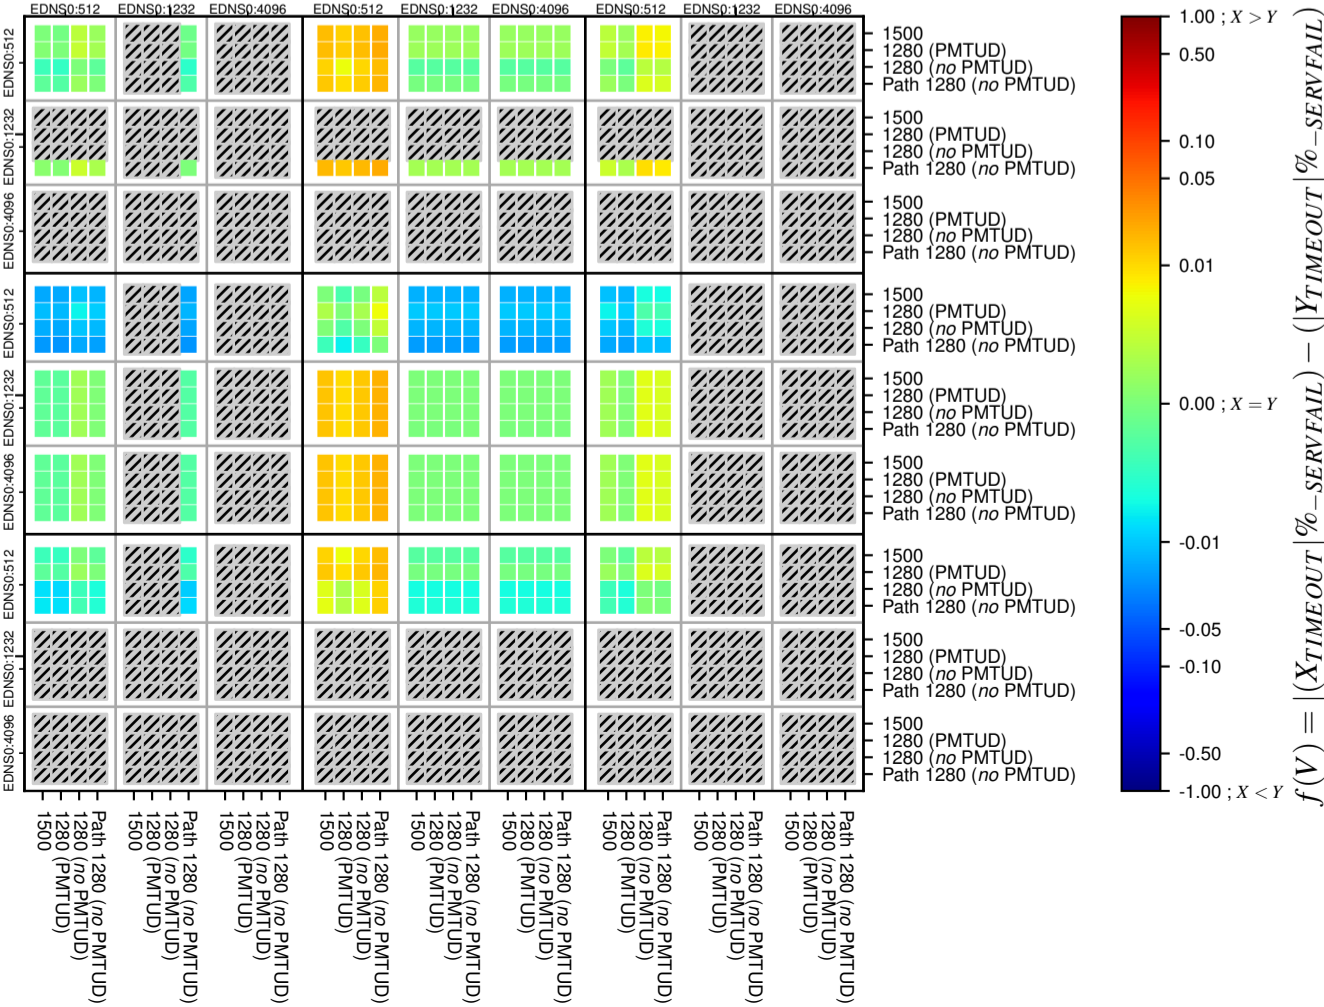

All Zones without DNSSEC for '.se'

All Zones with DNSSEC for '.se'

All Zones for '.se'

$$f(V) = |(X_{TIMEOUT} | \% - SERVFAIL) - (Y_{TIMEOUT} | \% - SERVFAIL)|$$

$$f(V) = |(X_{TIMEOUT} | \% - SERVFAIL) - (Y_{TIMEOUT} | \% - SERVFAIL)|$$

$$f(V) = |(X_{TIMEOUT} | \% - SERVFAIL) - (Y_{TIMEOUT} | \% - SERVFAIL)|$$