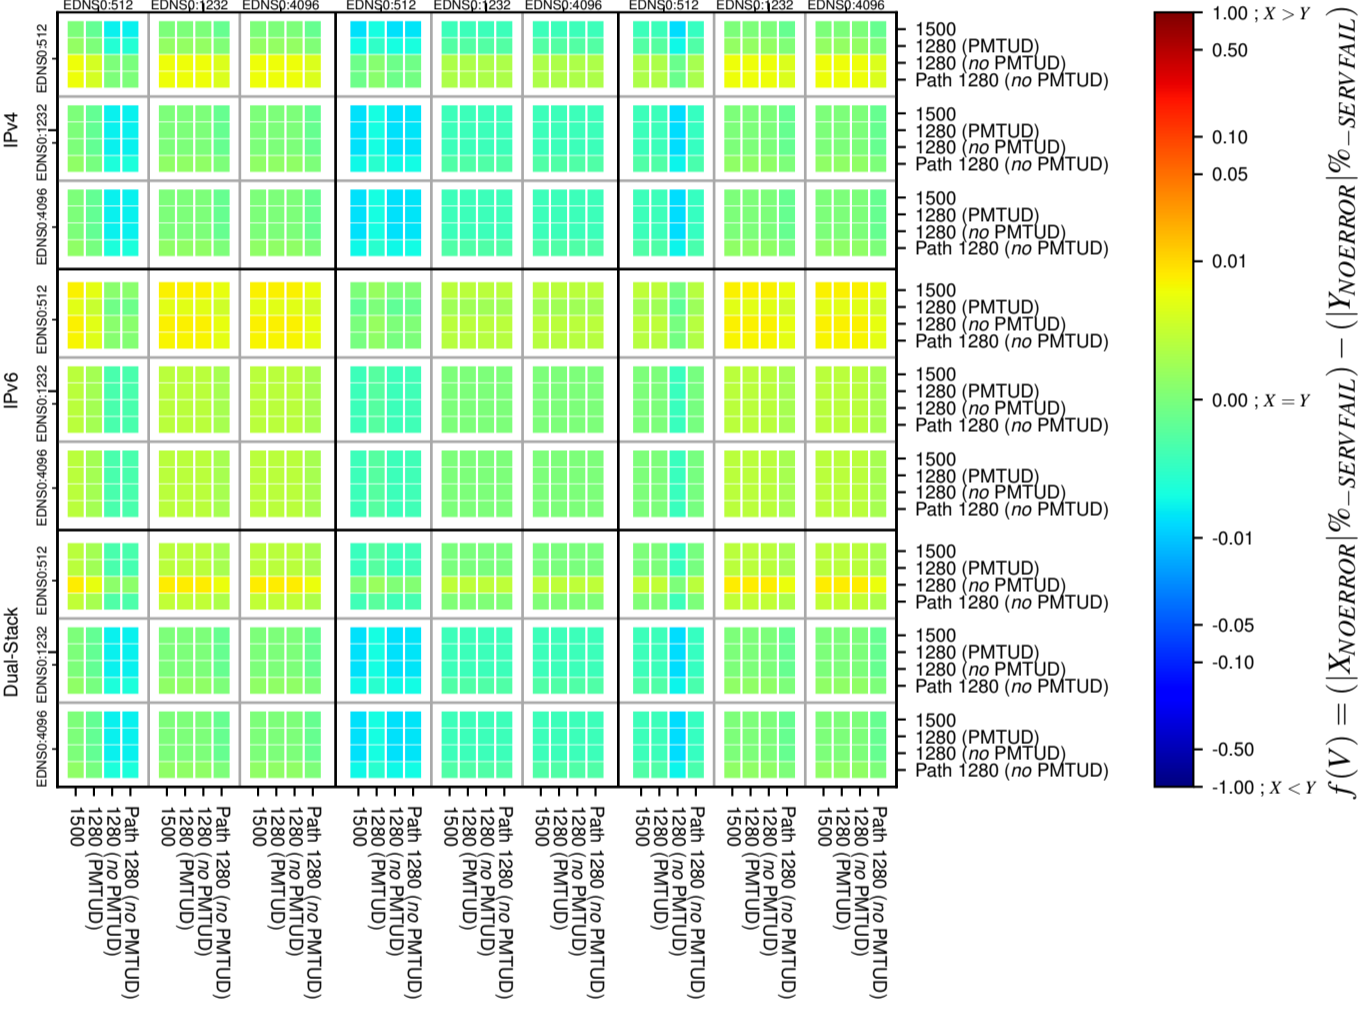

All Zones with DNSSEC for '.de'