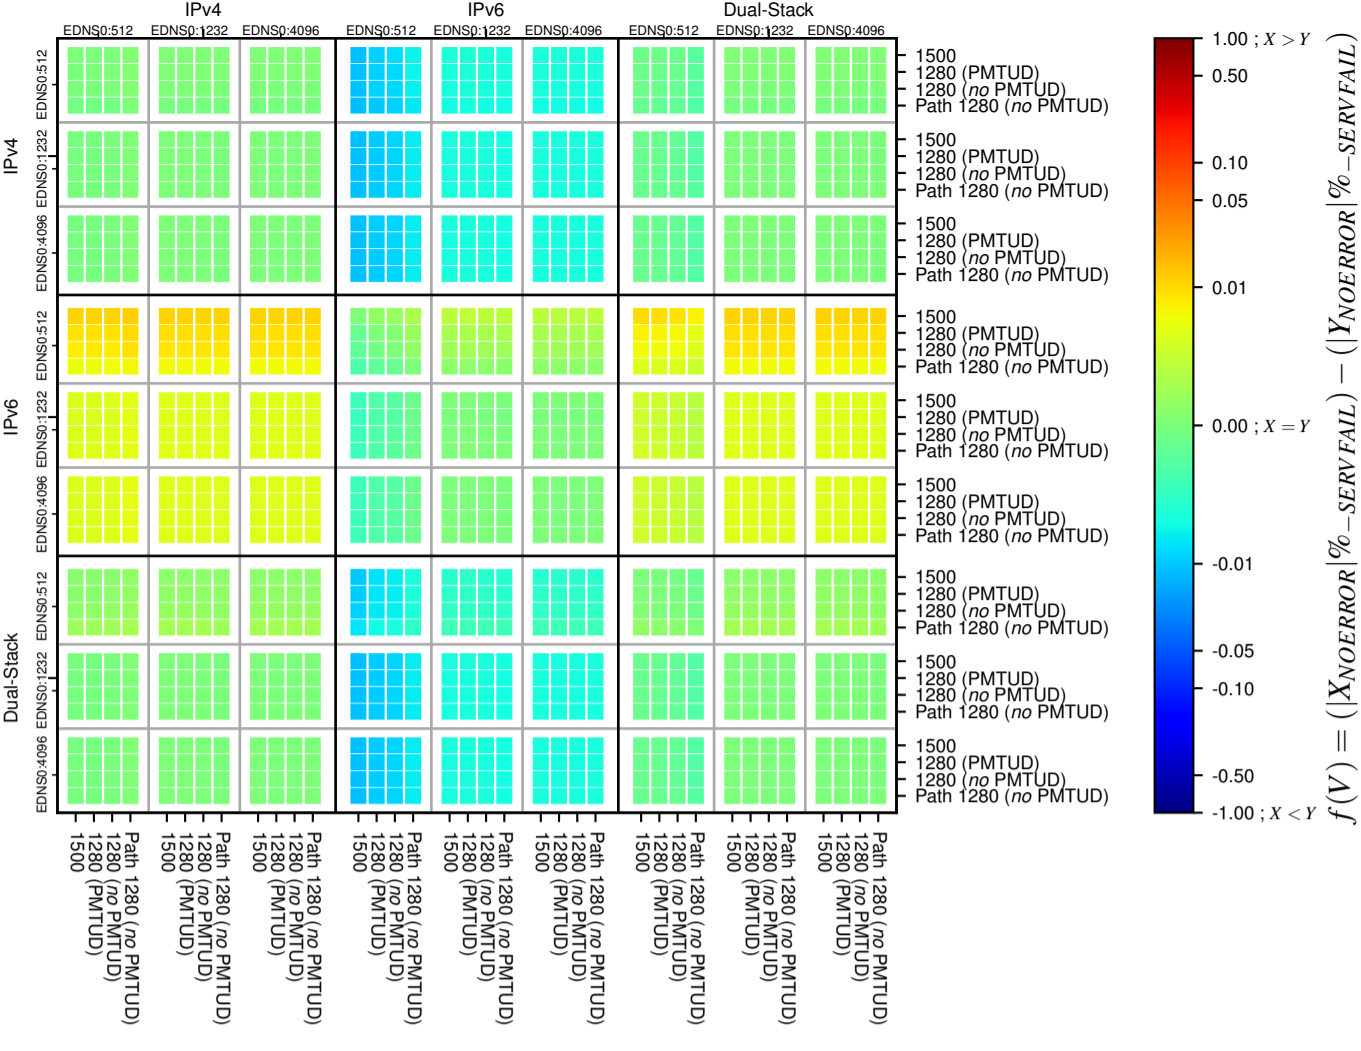

### All Zones without DNSSEC for '.de'