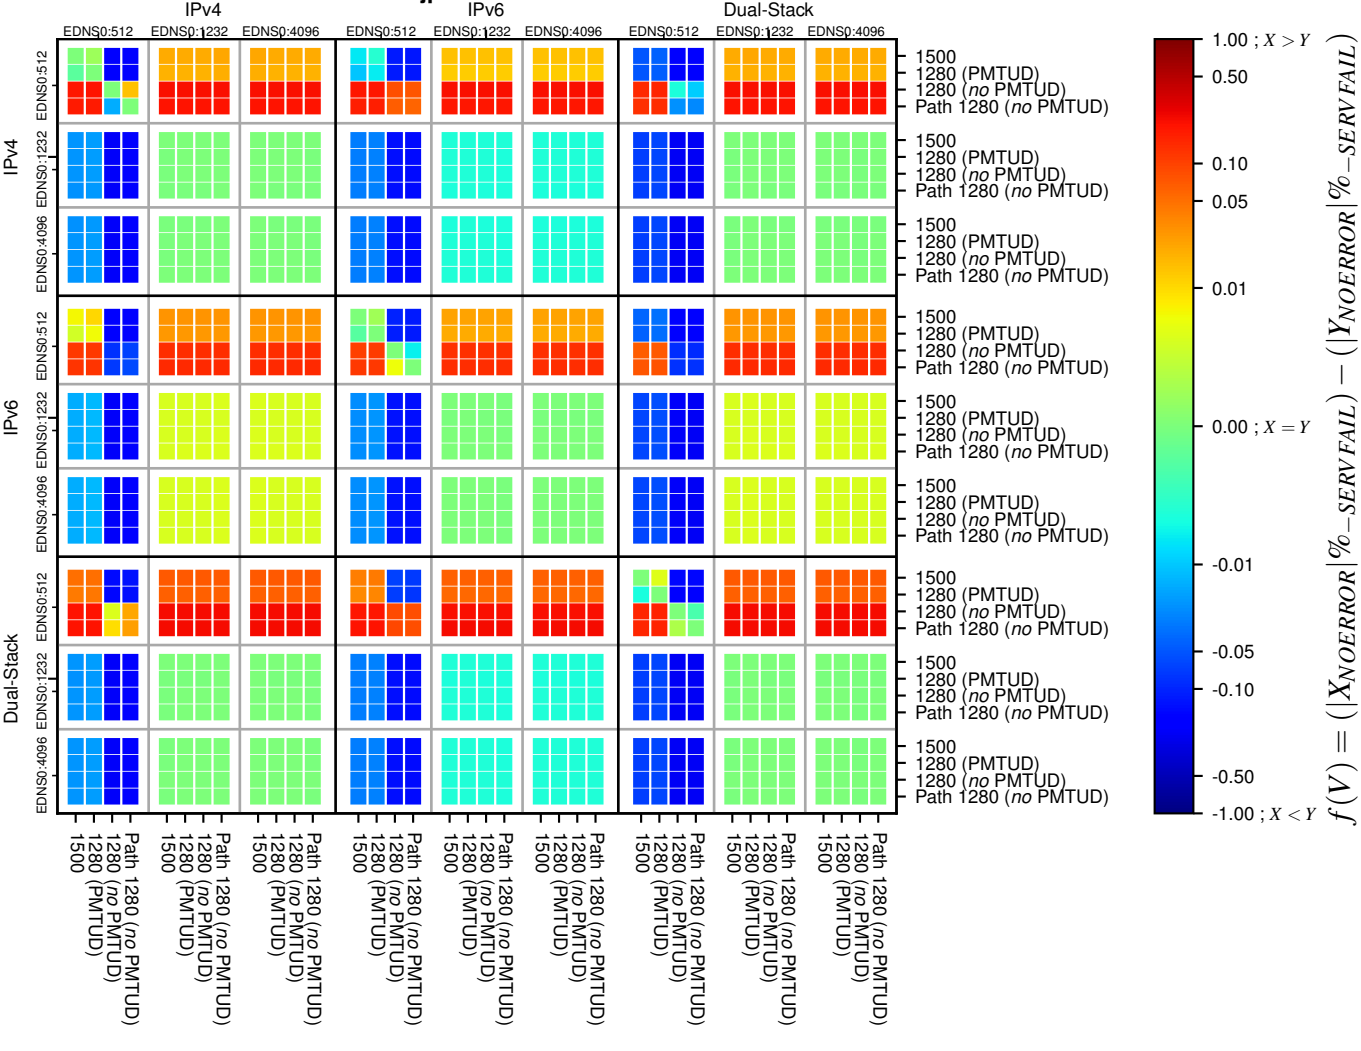

All Zones without DNSSEC for '.jp'

All Zones with DNSSEC for '.jp'

All Zones for '.jp'

$$f(V) = (|X_{NOERROR}| \% - SERVFAIL) - (|Y_{NOERROR}| \% - SERVFAIL)$$

$$f(V) = (|X_{NOERROR}| \% - SERVFAIL) - (|Y_{NOERROR}| \% - SERVFAIL)$$

$$f(V) = (|X_{NOERROR}| \% - SERVFAIL) - (|Y_{NOERROR}| \% - SERVFAIL)$$