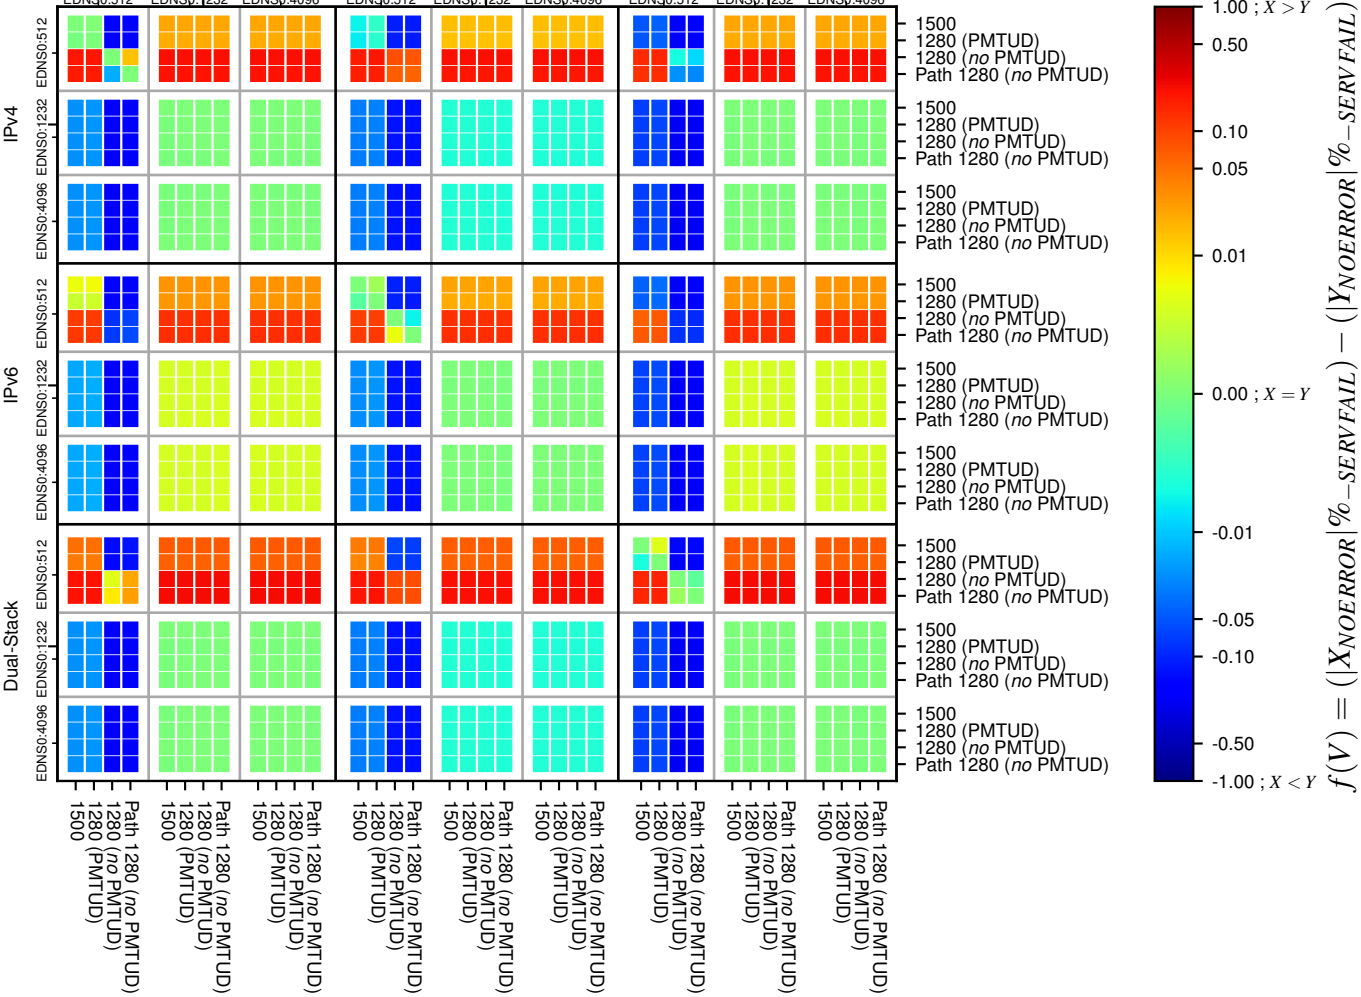

All Zones without DNSSEC for '.jp'

All Zones with DNSSEC for '.jp'

All Zones for '.jp'

$$f(V) = (|X_{NOERROR}| \% - SERVFAIL) - (|Y_{NOERROR}| \% - SERVFAIL)$$

$$f(V) = (|X_{NOERROR}| \% - SERVFAIL) - (|Y_{NOERROR}| \% - SERVFAIL)$$

$$f(V) = (|X_{NOERROR}| \% - SERVFAIL) - (|Y_{NOERROR}| \% - SERVFAIL)$$