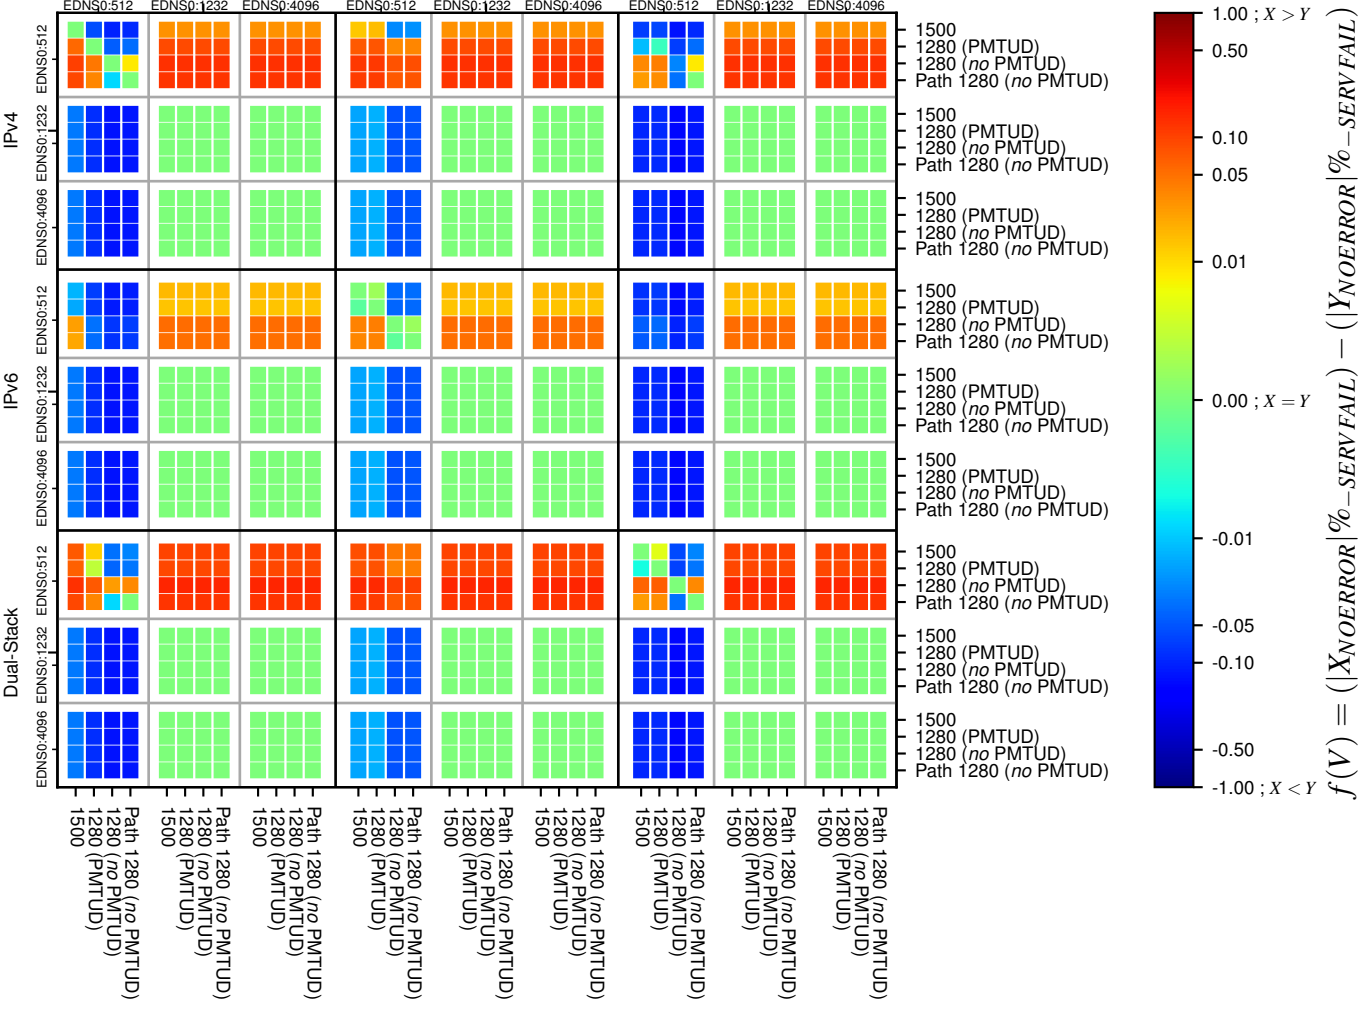

All Zones without DNSSEC for '.jp'

All Zones with DNSSEC for '.jp'

All Zones for '.jp'

$$f(V) = (|X_{NOERROR}| \% - SERVFAIL) - (|Y_{NOERROR}| \% - SERVFAIL)$$

$$f(V) = (|X_{NOERROR}| \% - SERVFAIL) - (|Y_{NOERROR}| \% - SERVFAIL)$$

$$f(V) = (|X_{NOERROR}| \% - SERVFAIL) - (|Y_{NOERROR}| \% - SERVFAIL)$$