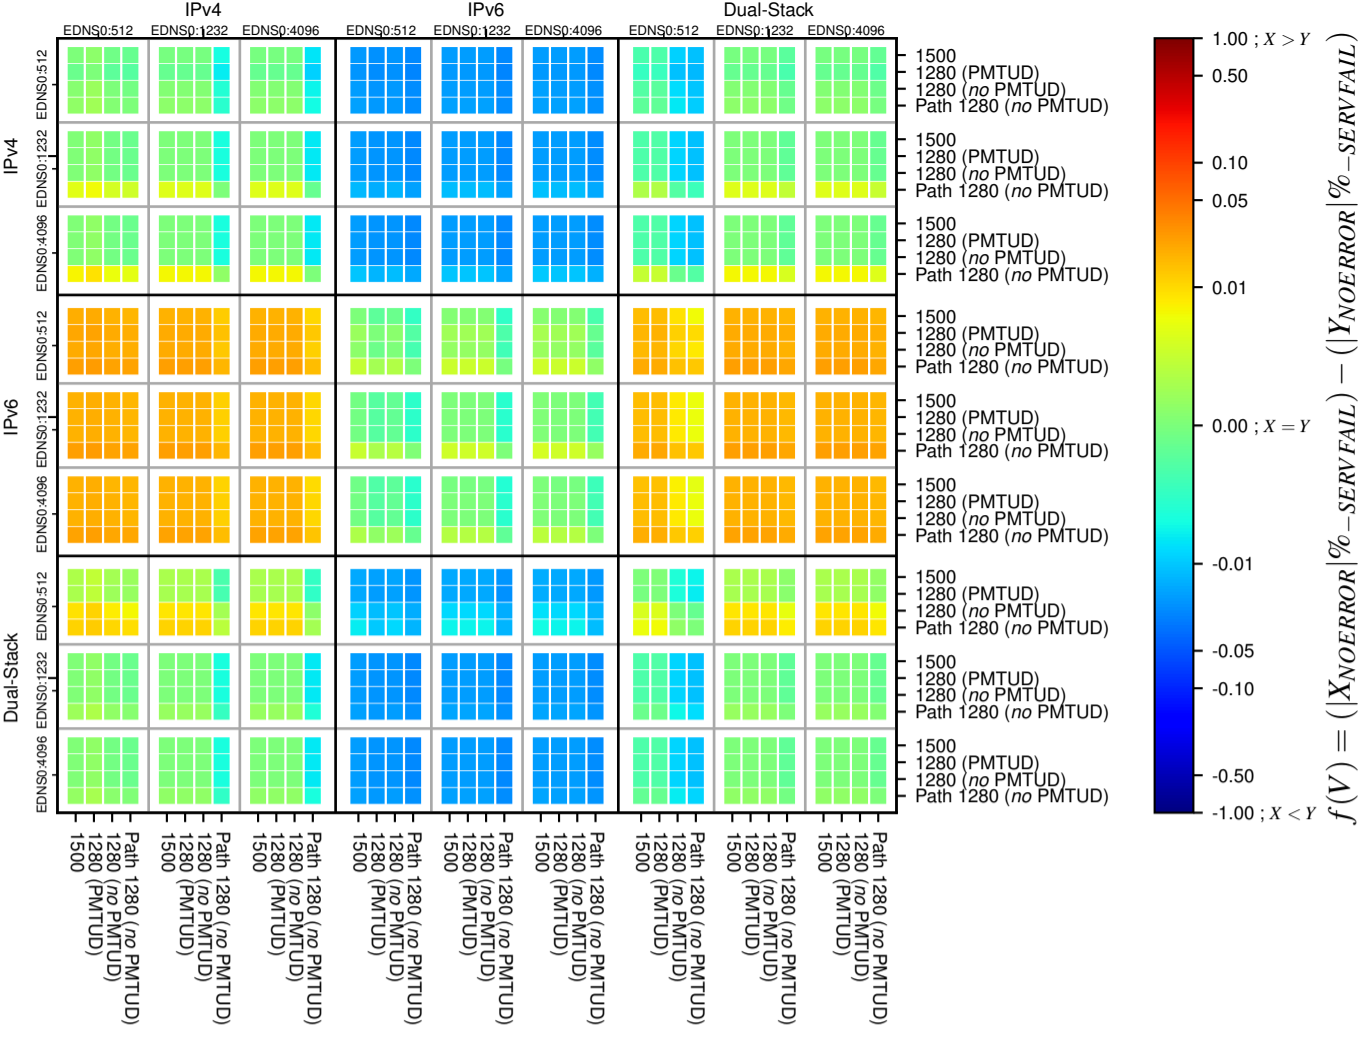

### All Zones without DNSSEC for '.nl'