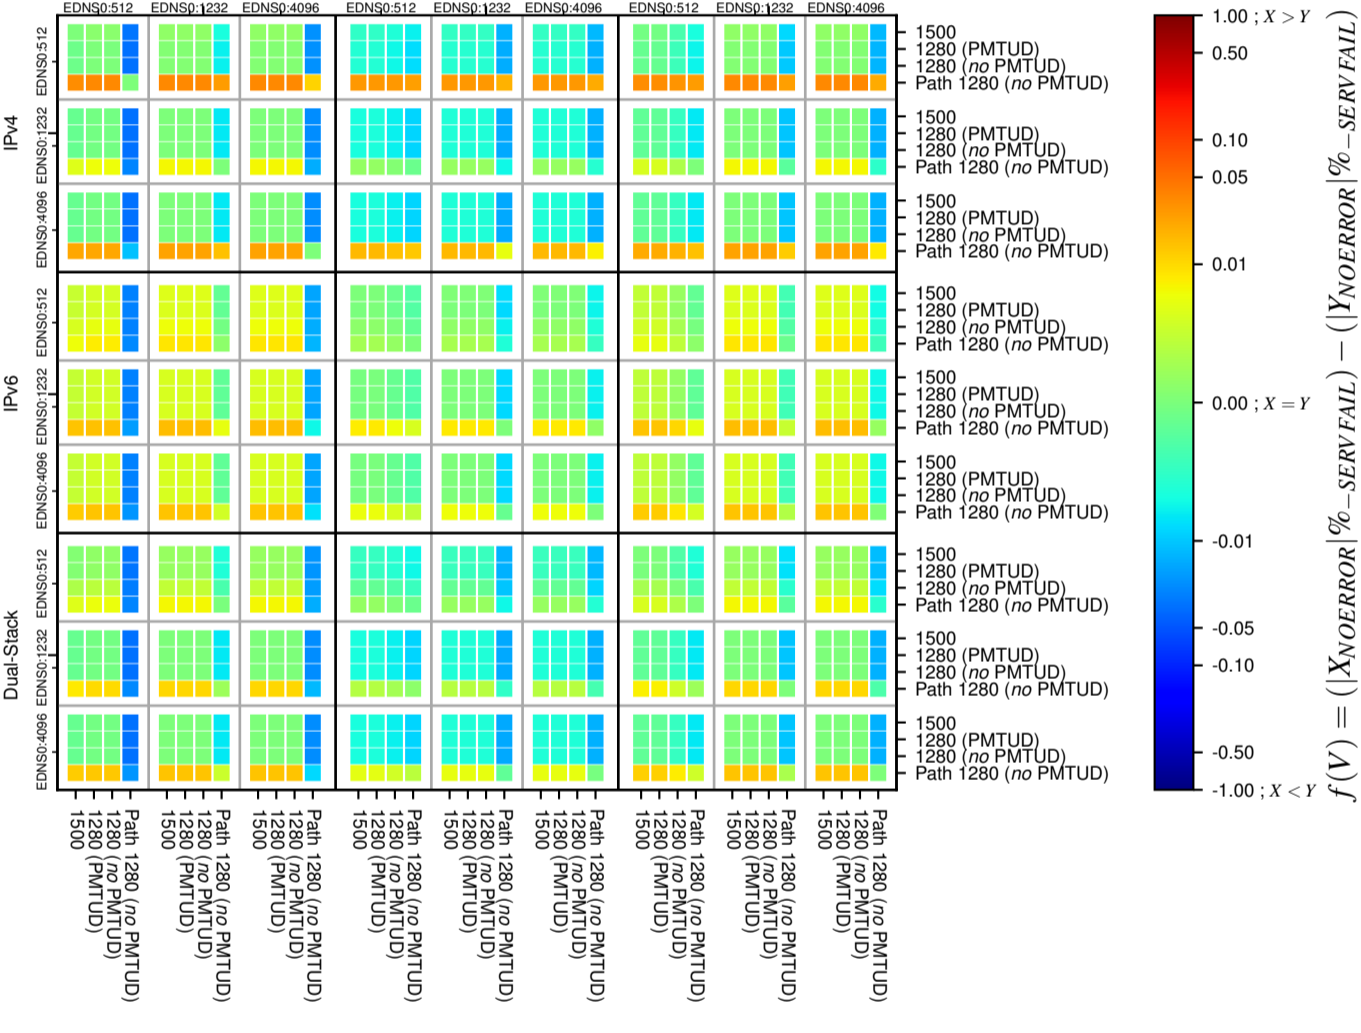

All Zones with DNSSEC for '.nl'