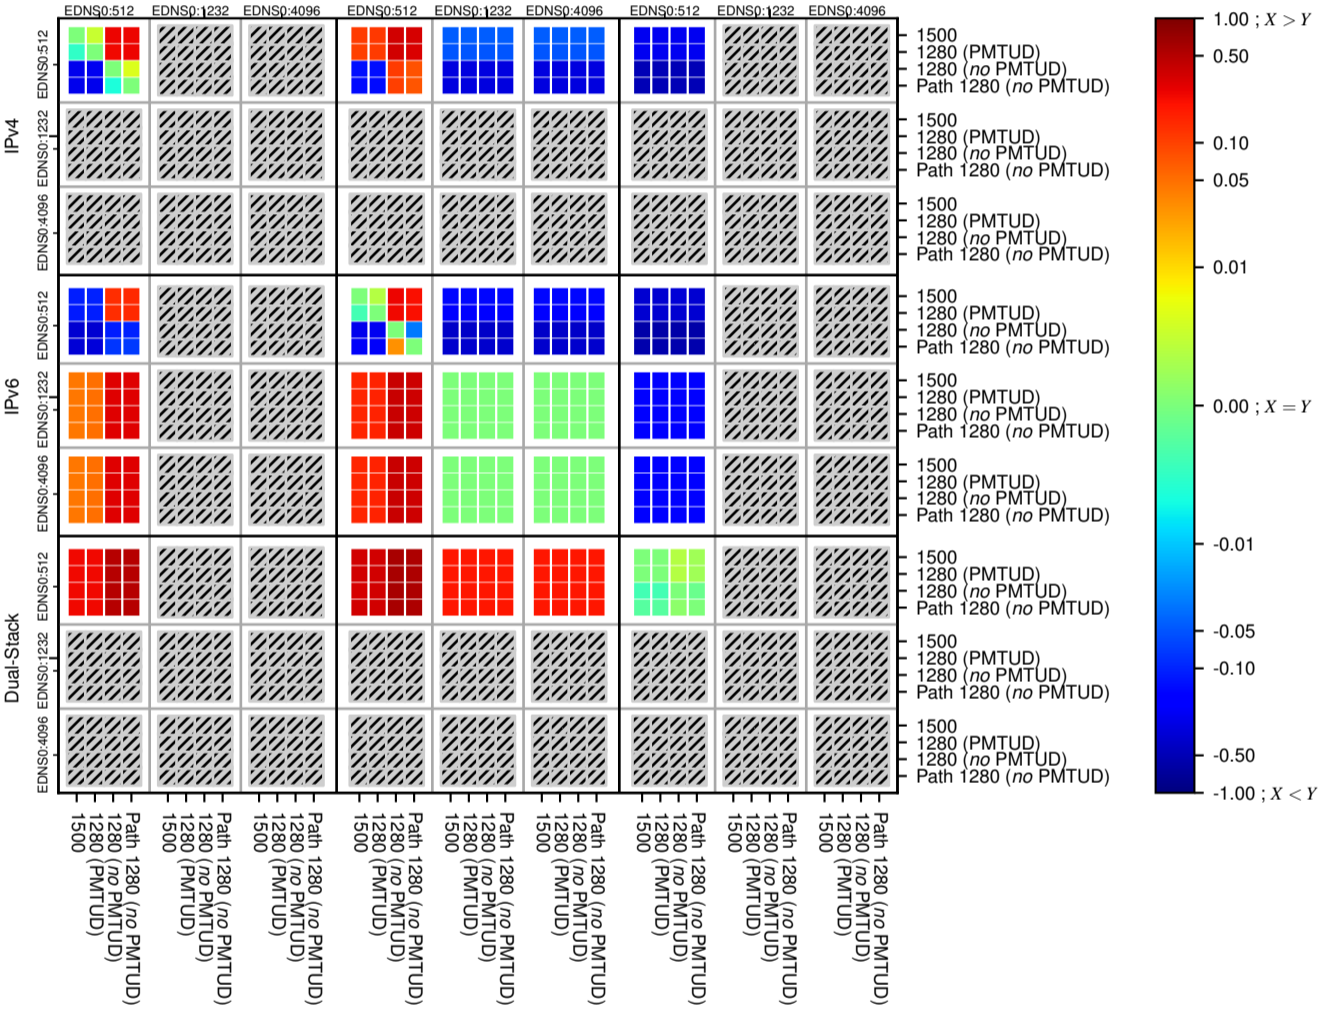

### All Zones without DNSSEC for '.ru'

### All Zones for '.ru'

$$f(V) = |X_{SERVFAIL}| \% - |Y_{SERVFAIL}| \%$$

$$f(V) = |X_{SERVFAIL}| \% - |Y_{SERVFAIL}| \%$$

$$f(V) = |X_{SERVFAIL}| \% - |Y_{SERVFAIL}| \%$$