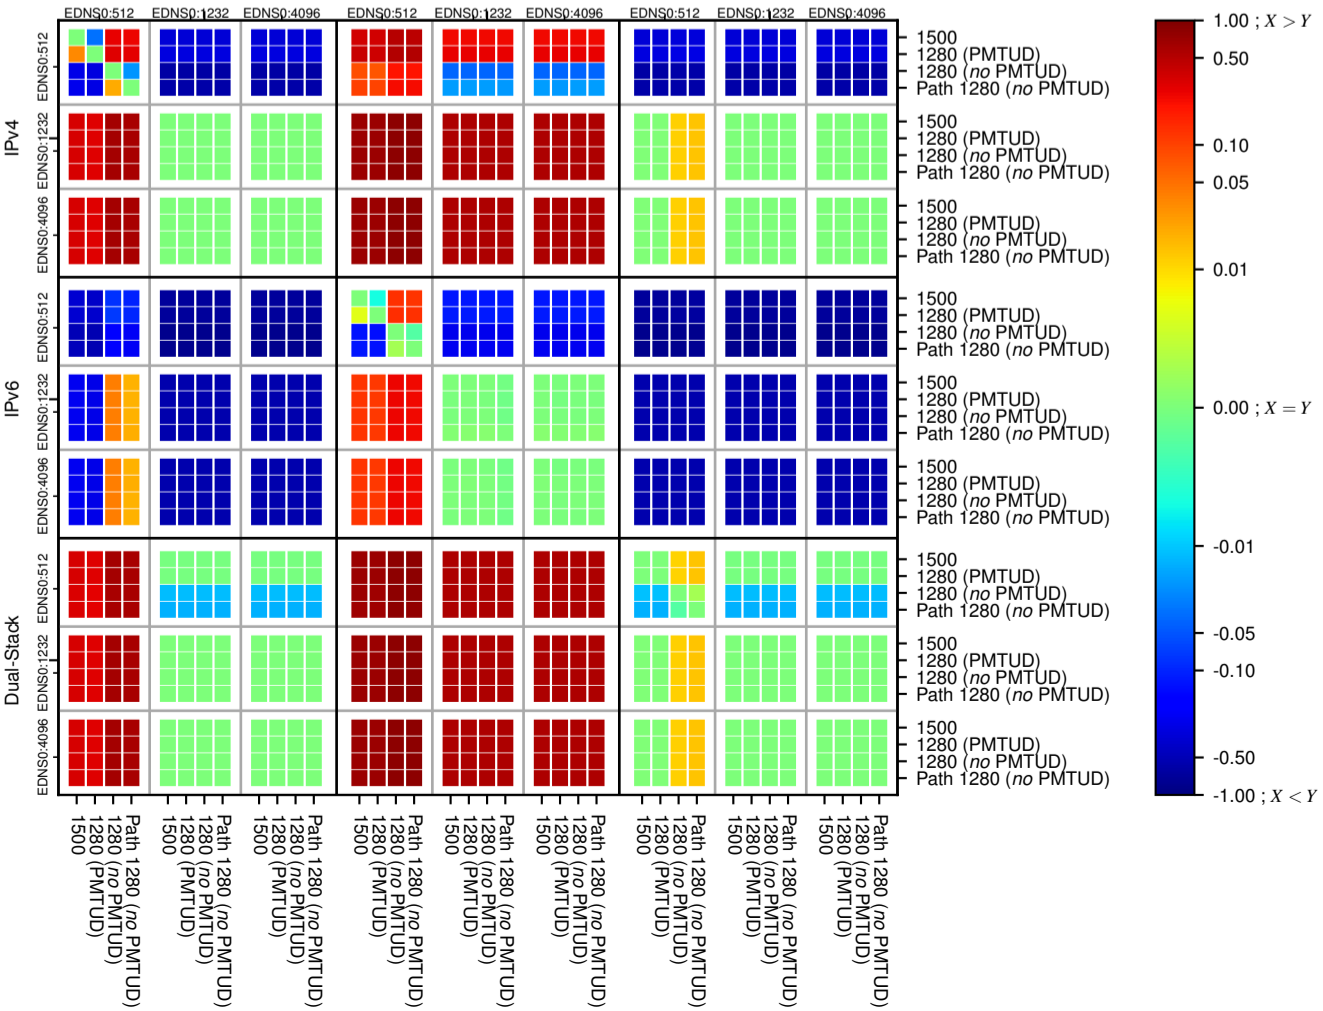

### All Zones without DNSSEC for '.ru'

### All Zones with DNSSEC for '.ru'

### All Zones for '.ru'

$$f(V) = |X_{SERVFAIL}| \% - |Y_{SERVFAIL}| \%$$

$$f(V) = |X_{SERVFAIL}| \% - |Y_{SERVFAIL}| \%$$

$$f(V) = |X_{SERVFAIL}| \% - |Y_{SERVFAIL}| \%$$