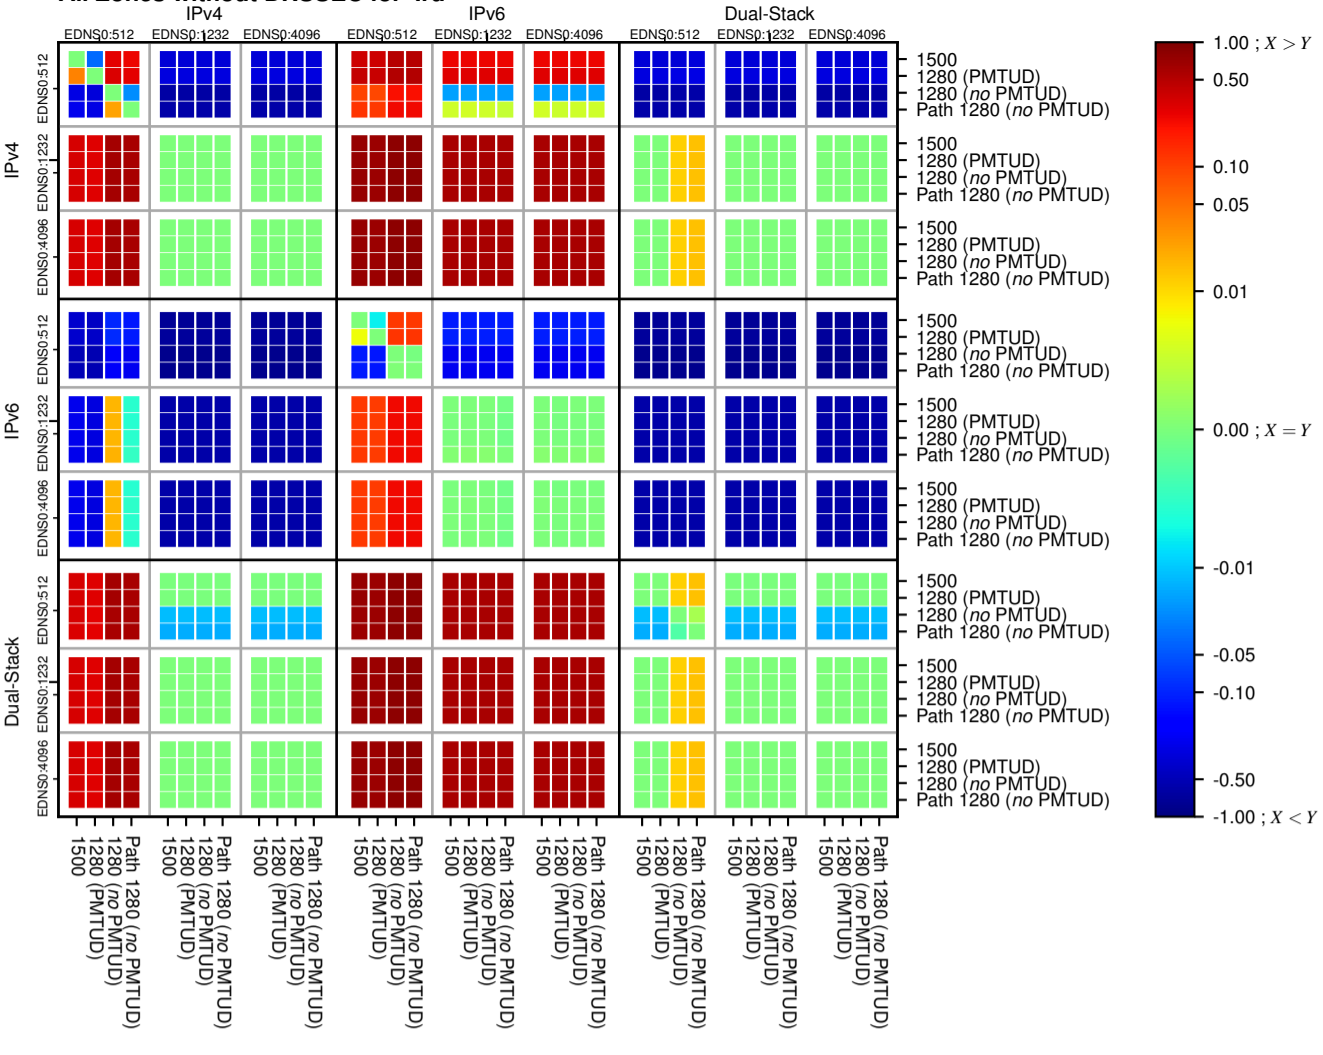

### All Zones without DNSSEC for '.ru'

### All Zones with DNSSEC for '.ru'

### All Zones for '.ru'

$$f(V) = |X_{SERVFAIL}| \% - |Y_{SERVFAIL}| \%$$

$$f(V) = |X_{SERVFAIL}| \% - |Y_{SERVFAIL}| \%$$

$$f(V) = |X_{SERVFAIL}| \% - |Y_{SERVFAIL}| \%$$