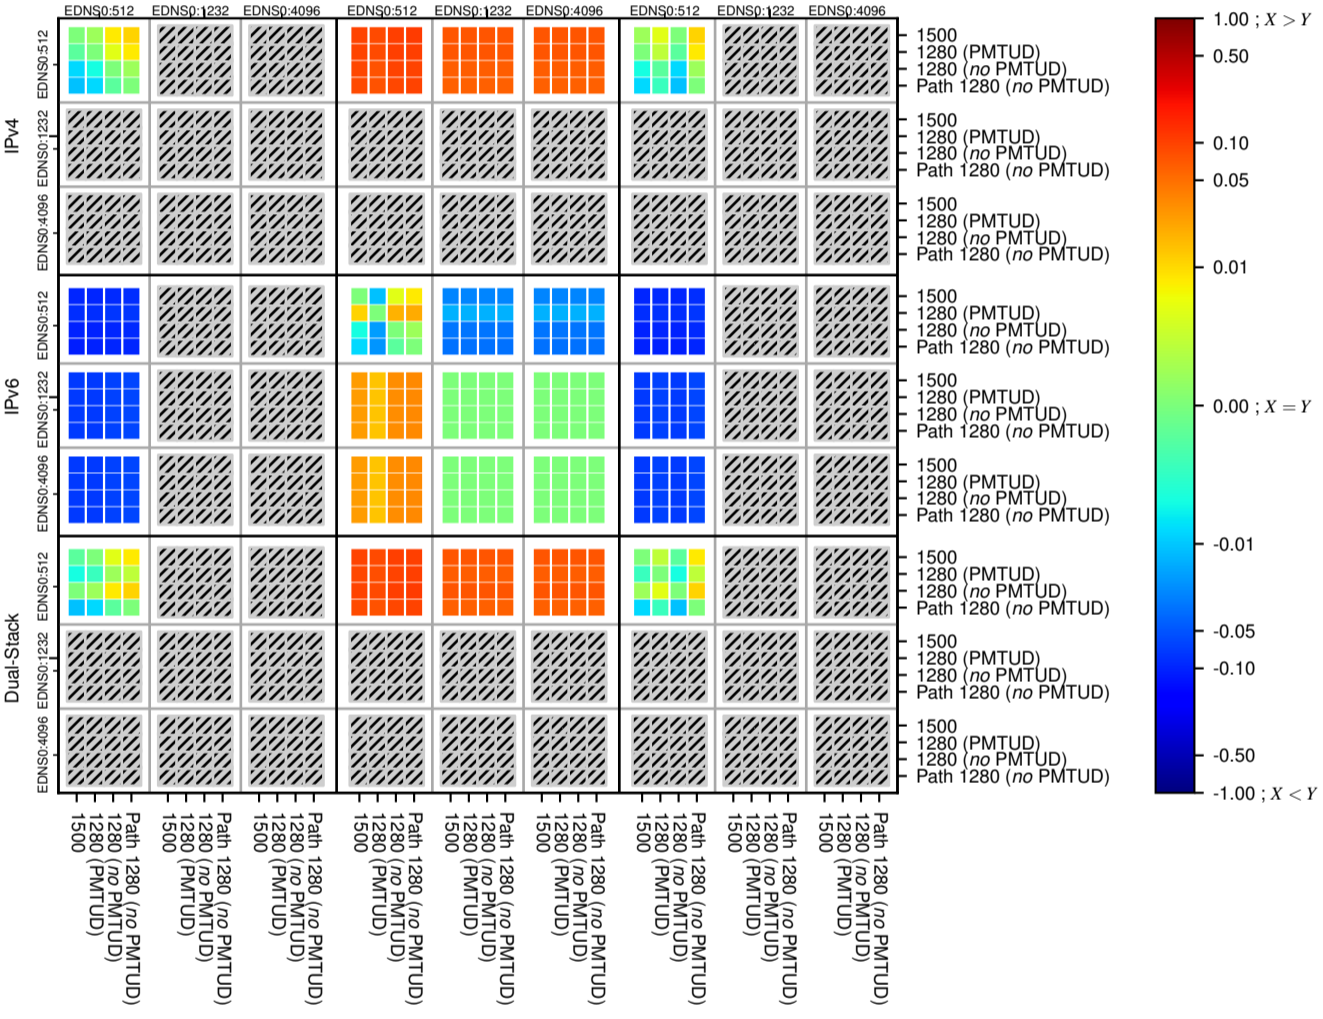

All Zones with DNSSEC for '.se'