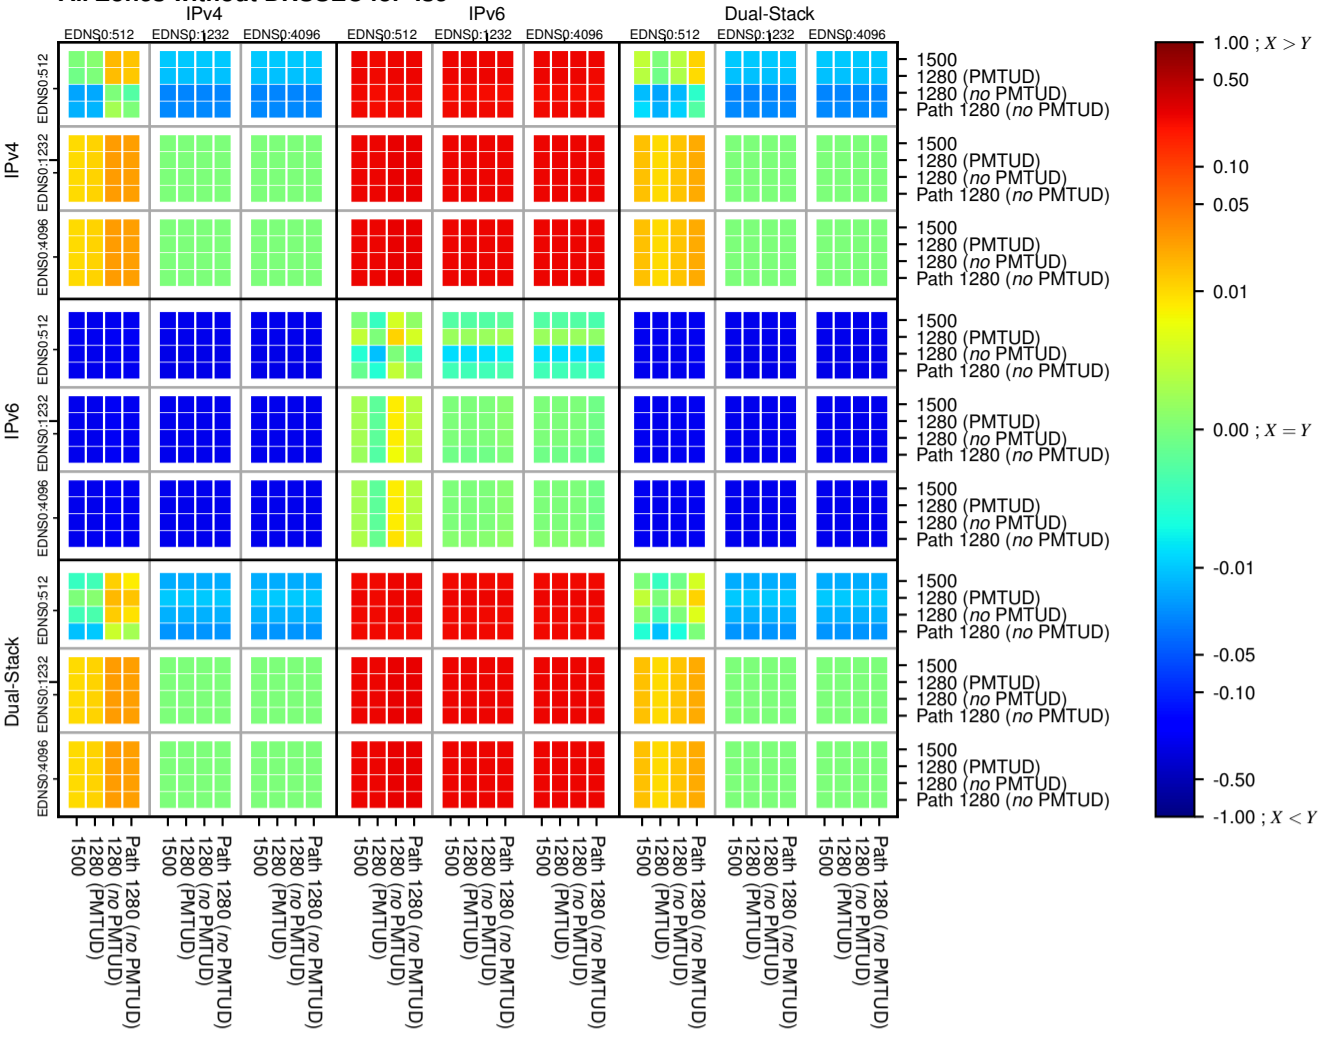

### All Zones without DNSSEC for '.se'