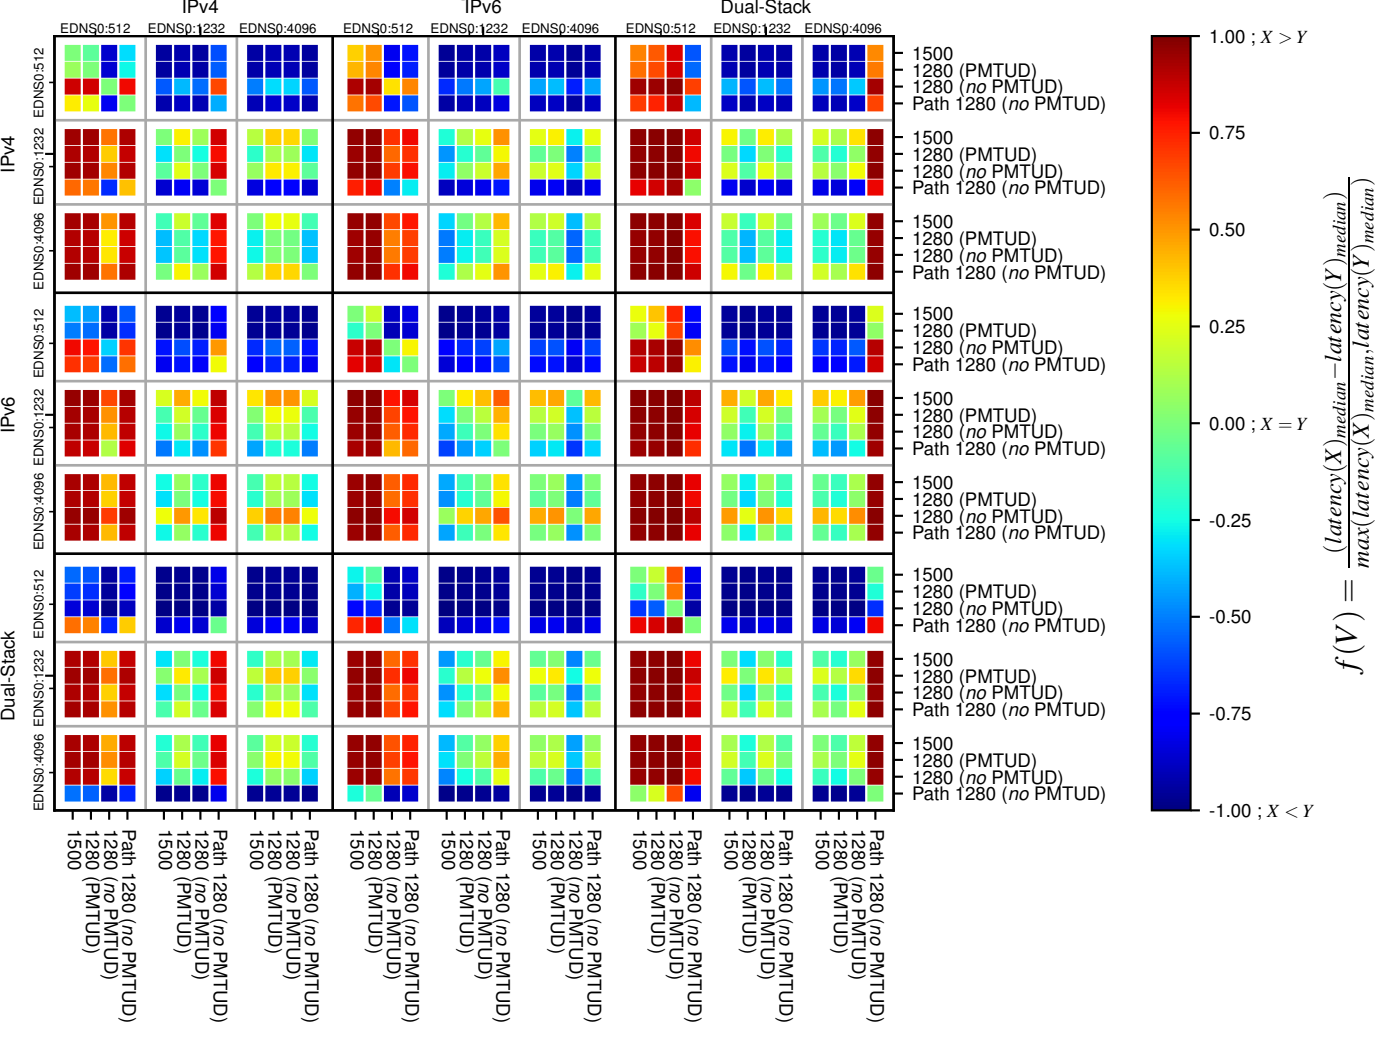

All Zones without DNSSEC returning NOERROR for '.de'

All Zones with DNSSEC returning NOERROR for '.de'

All Zones returning NOERROR for '.de'