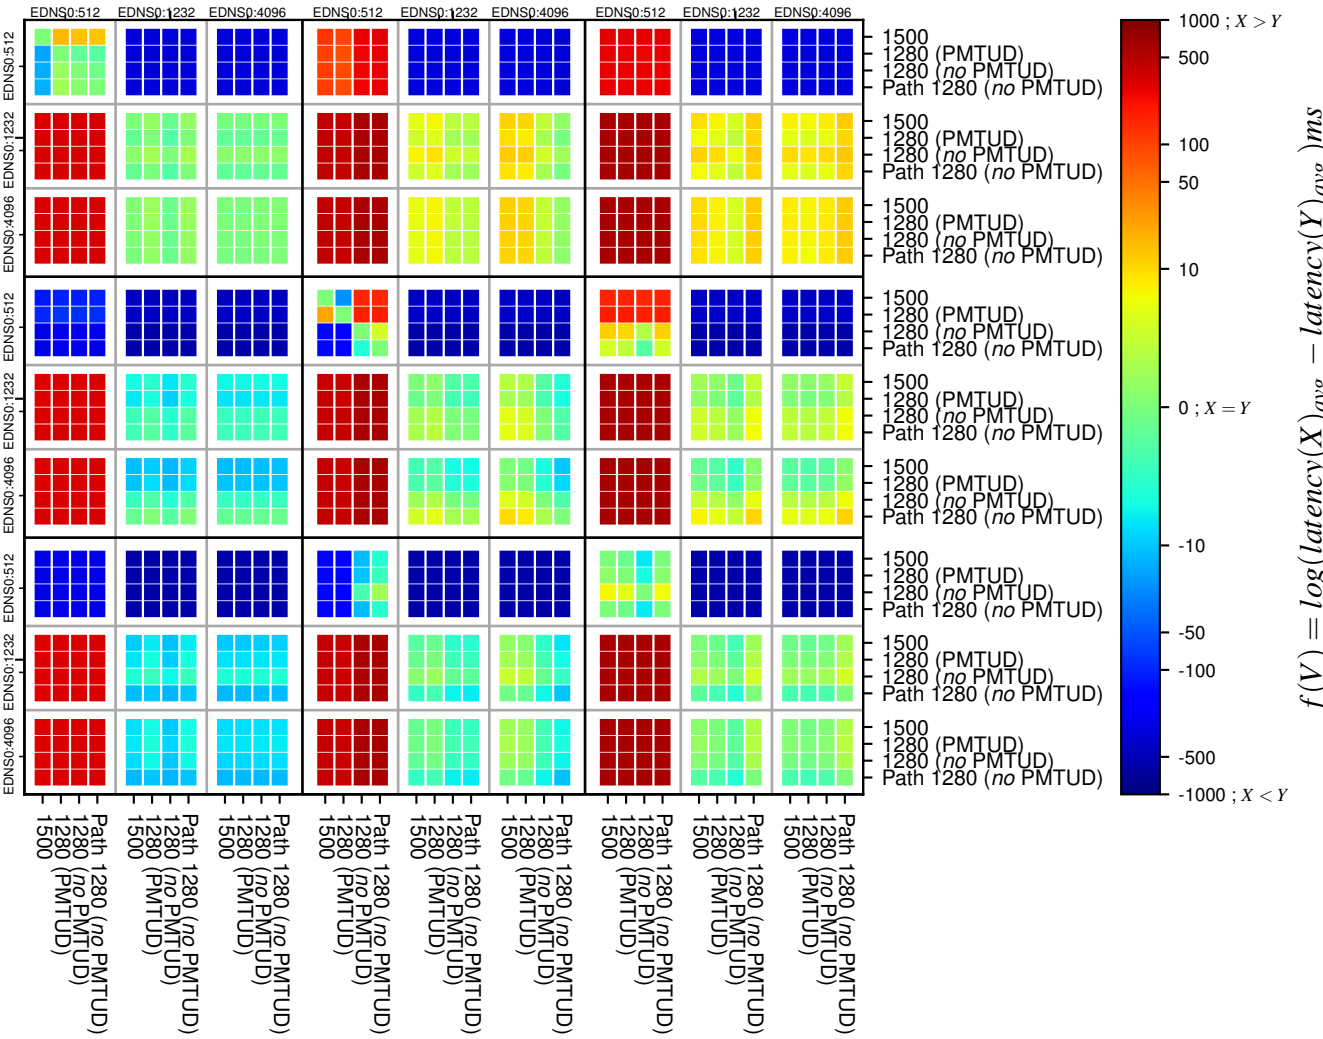

All Zones without DNSSEC returning NOERROR for '.all_psl_domains'

All Zones with DNSSEC returning NOERROR for '.all_psl_domains'

All Zones returning NOERROR for '.all_psl_domains'