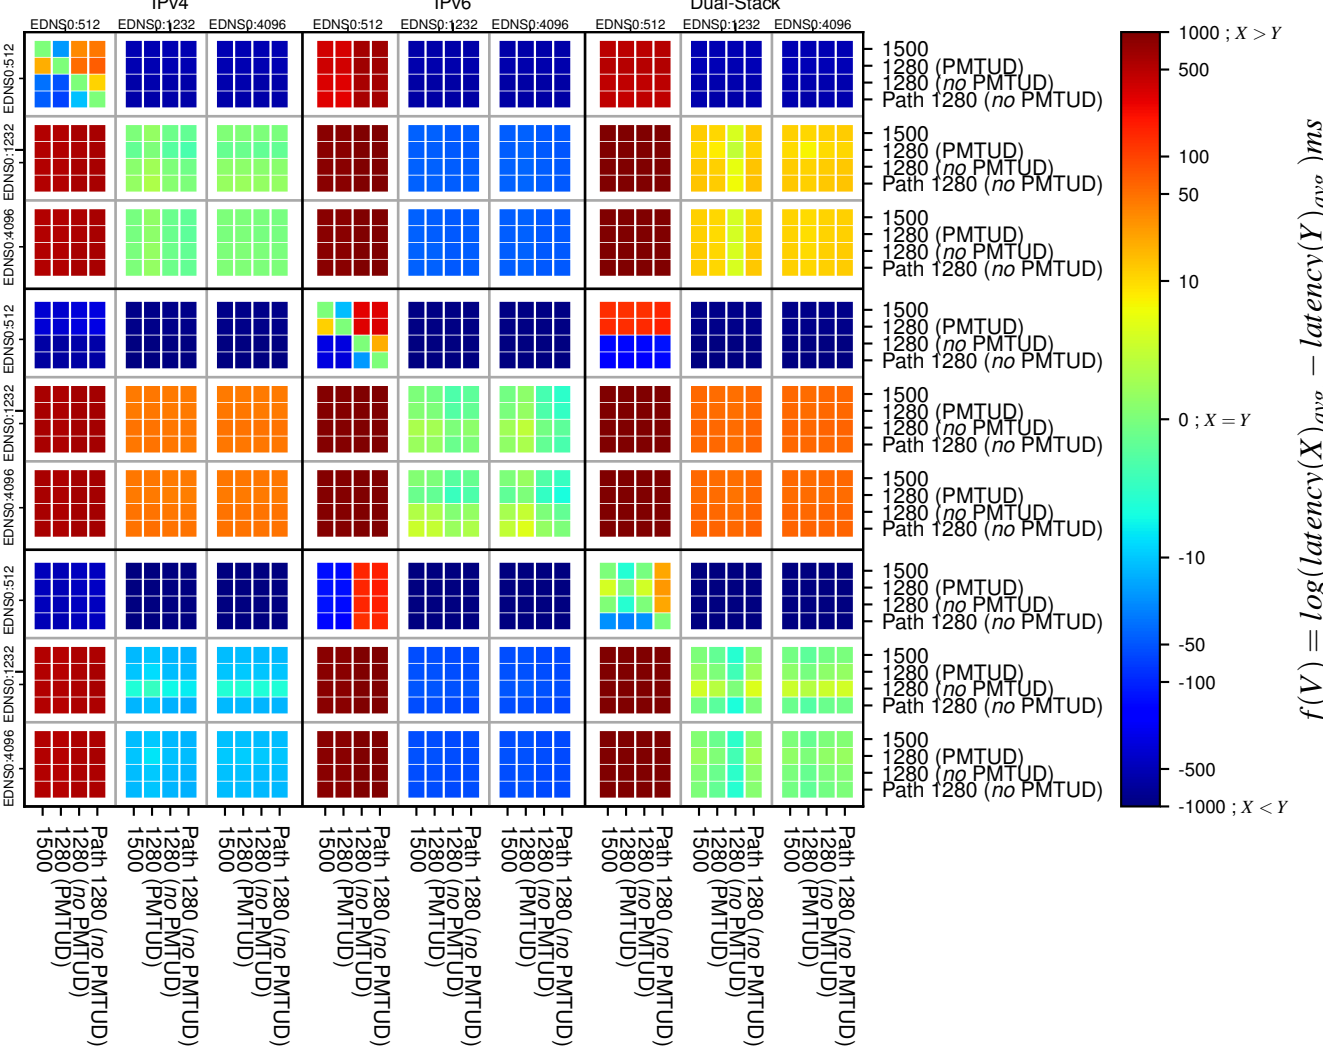

All Zones without DNSSEC returning NOERROR for '.all_psl_domains'

All Zones with DNSSEC returning NOERROR for '.all_psl_domains'

All Zones returning NOERROR for '.all_psl_domains'