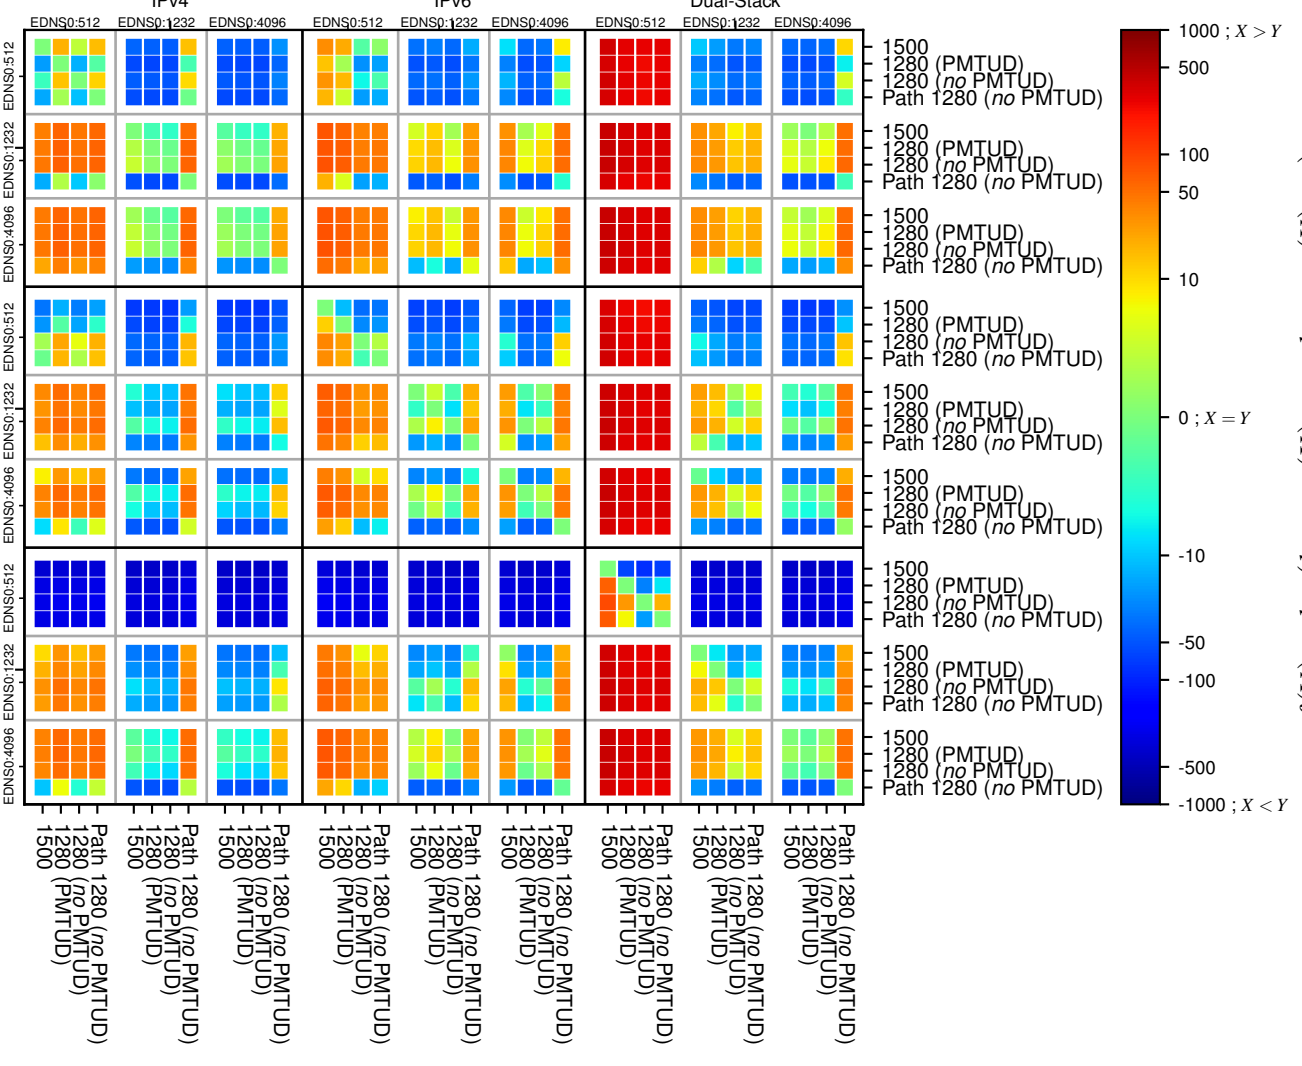

All Zones with DNSSEC returning NOERROR for '.be'