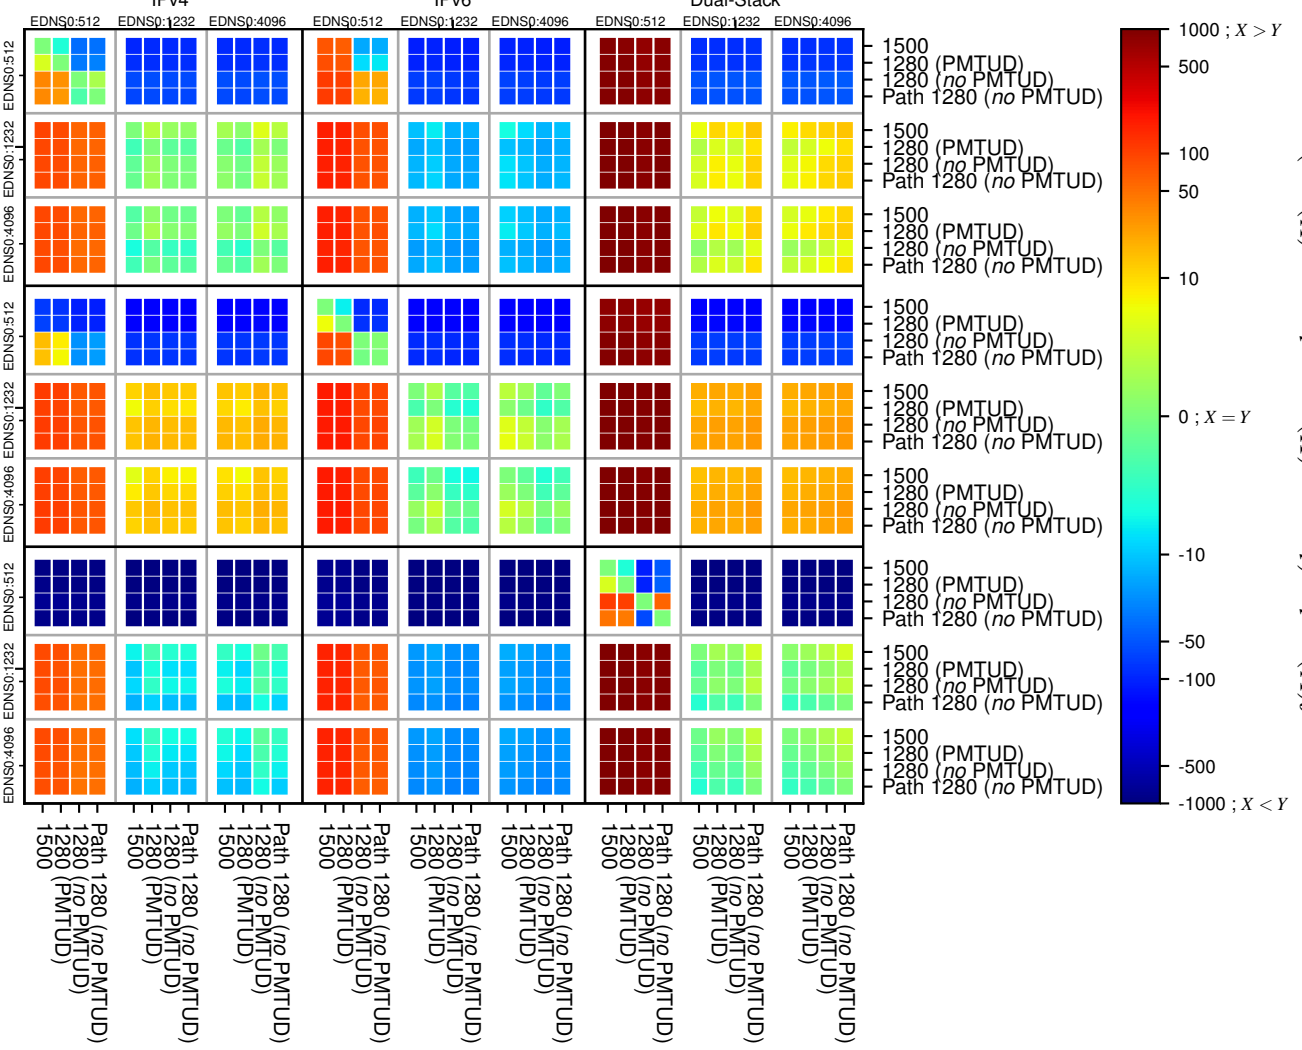

### All Zones without DNSSEC returning NOERROR for '.be'