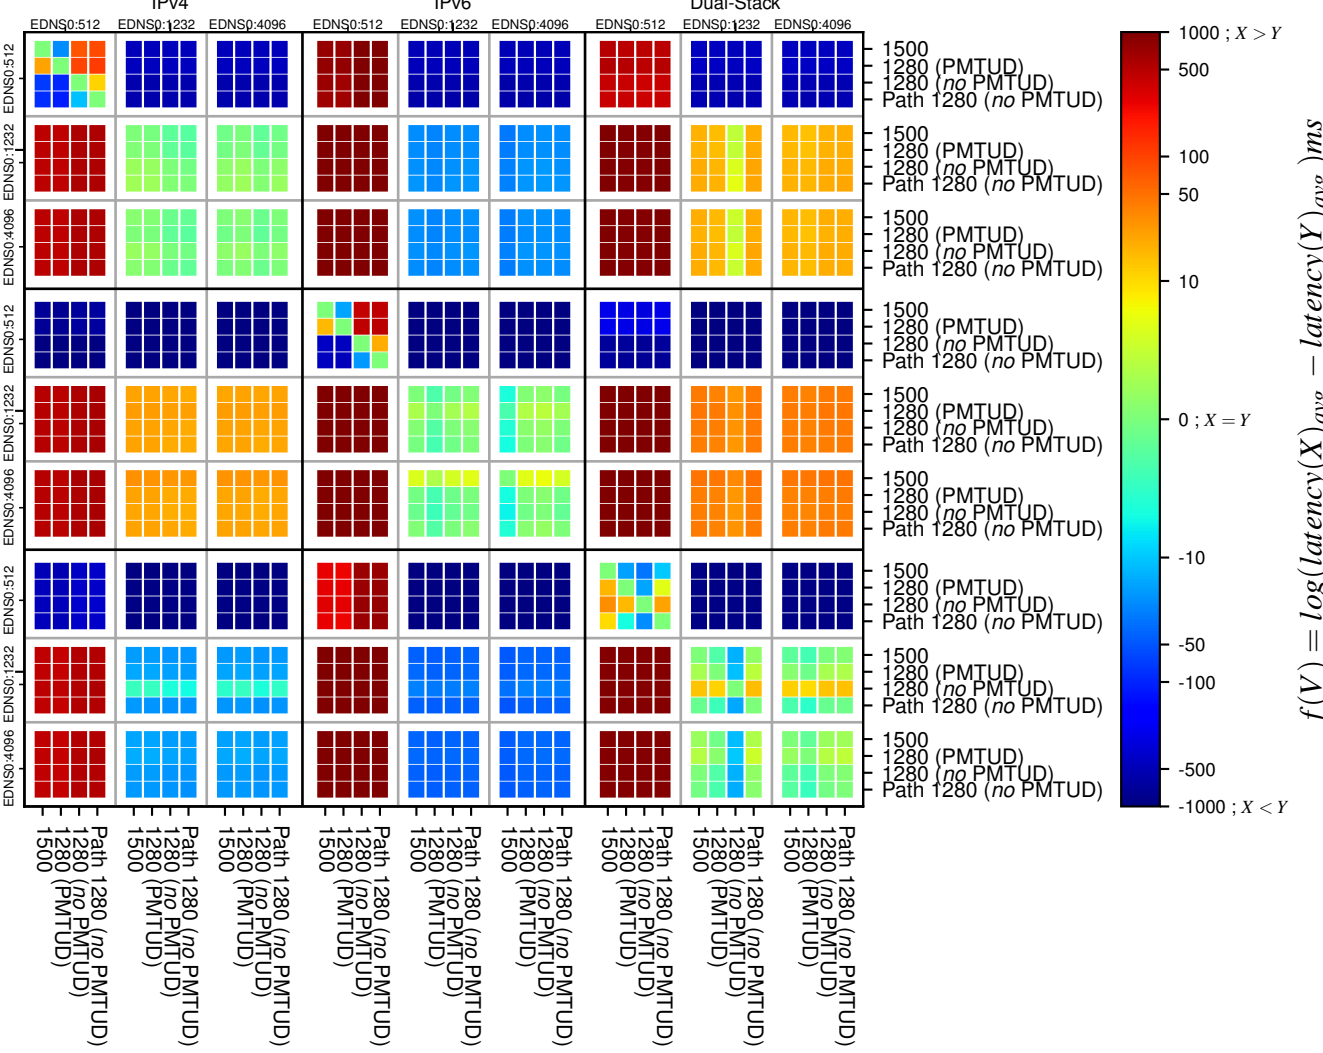

All Zones without DNSSEC returning NOERROR for '.com'

All Zones with DNSSEC returning NOERROR for '.com'

All Zones returning NOERROR for '.com'