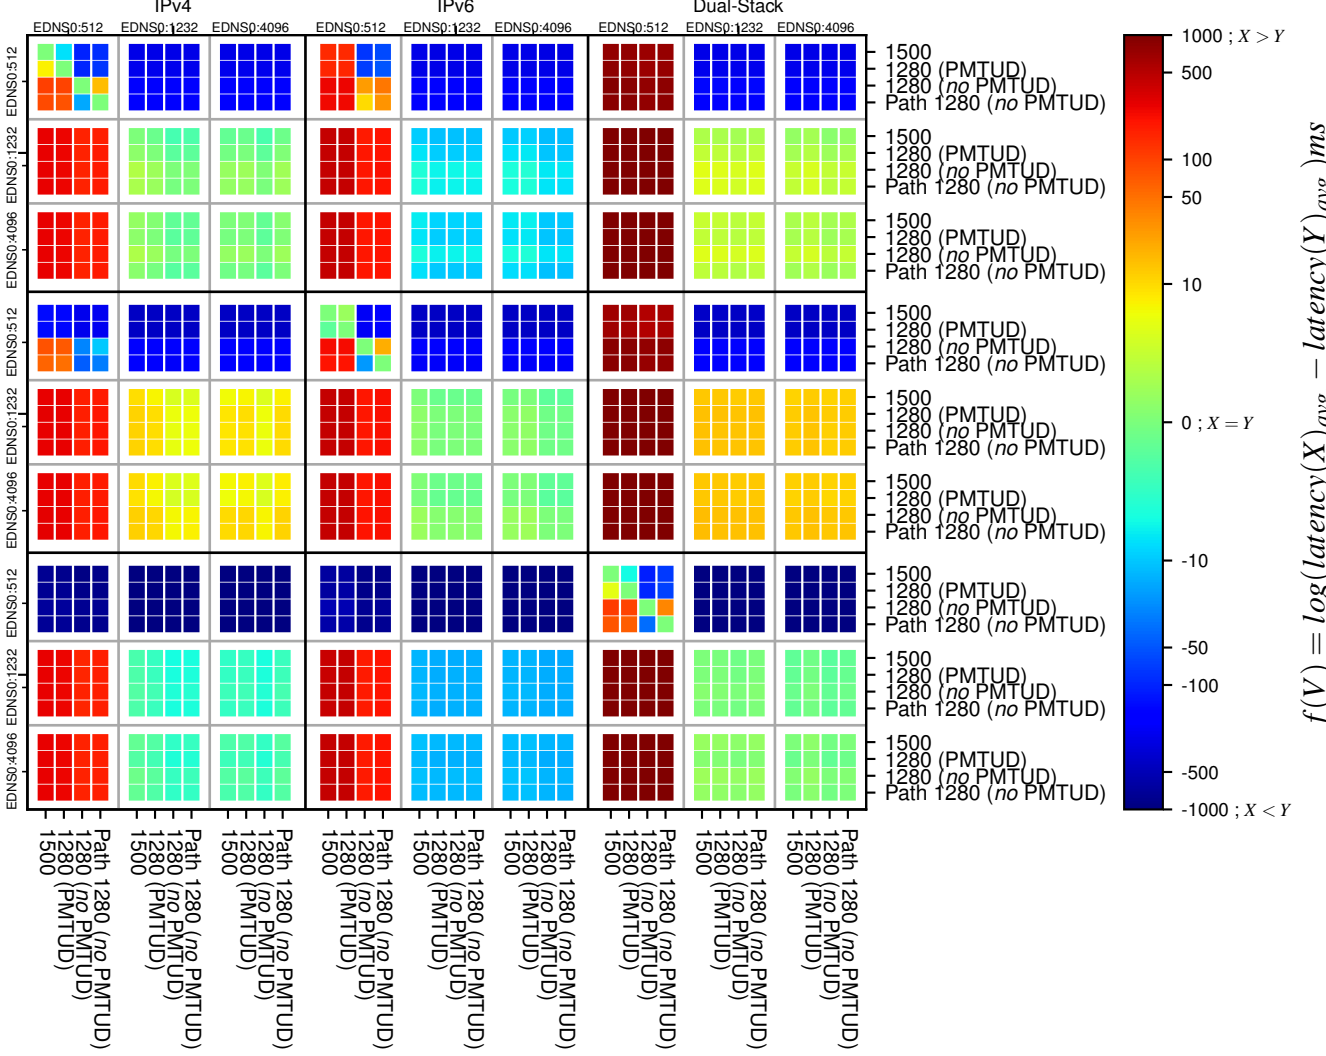

All Zones without DNSSEC returning NOERROR for '.de'

All Zones with DNSSEC returning NOERROR for '.de'

All Zones returning NOERROR for '.de'