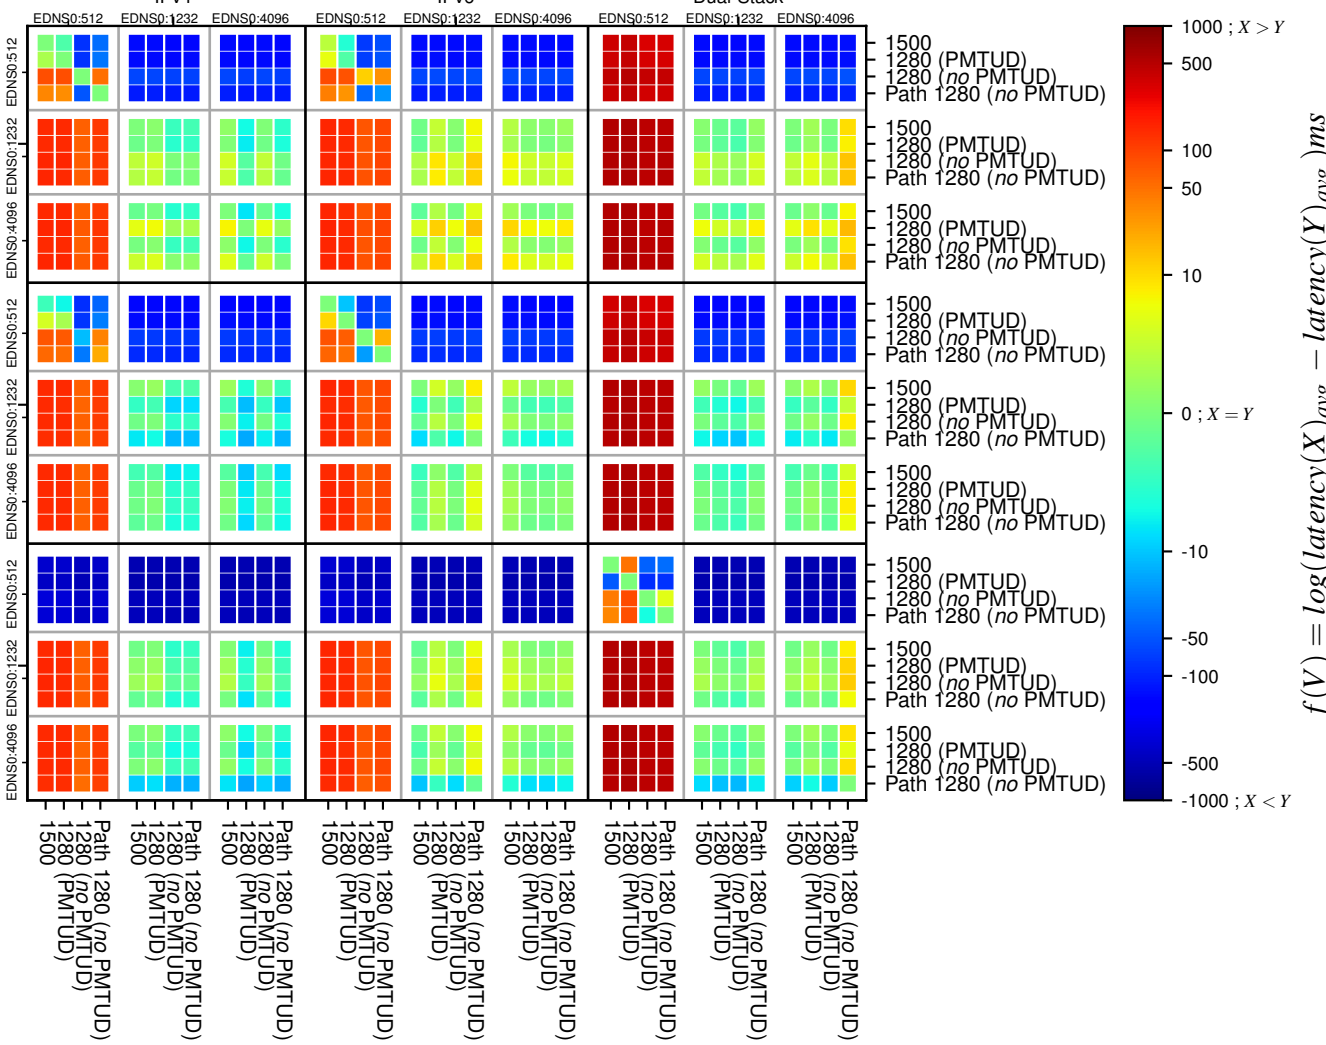

All Zones without DNSSEC returning NOERROR for '.de'

All Zones with DNSSEC returning NOERROR for '.de'

All Zones returning NOERROR for '.de'