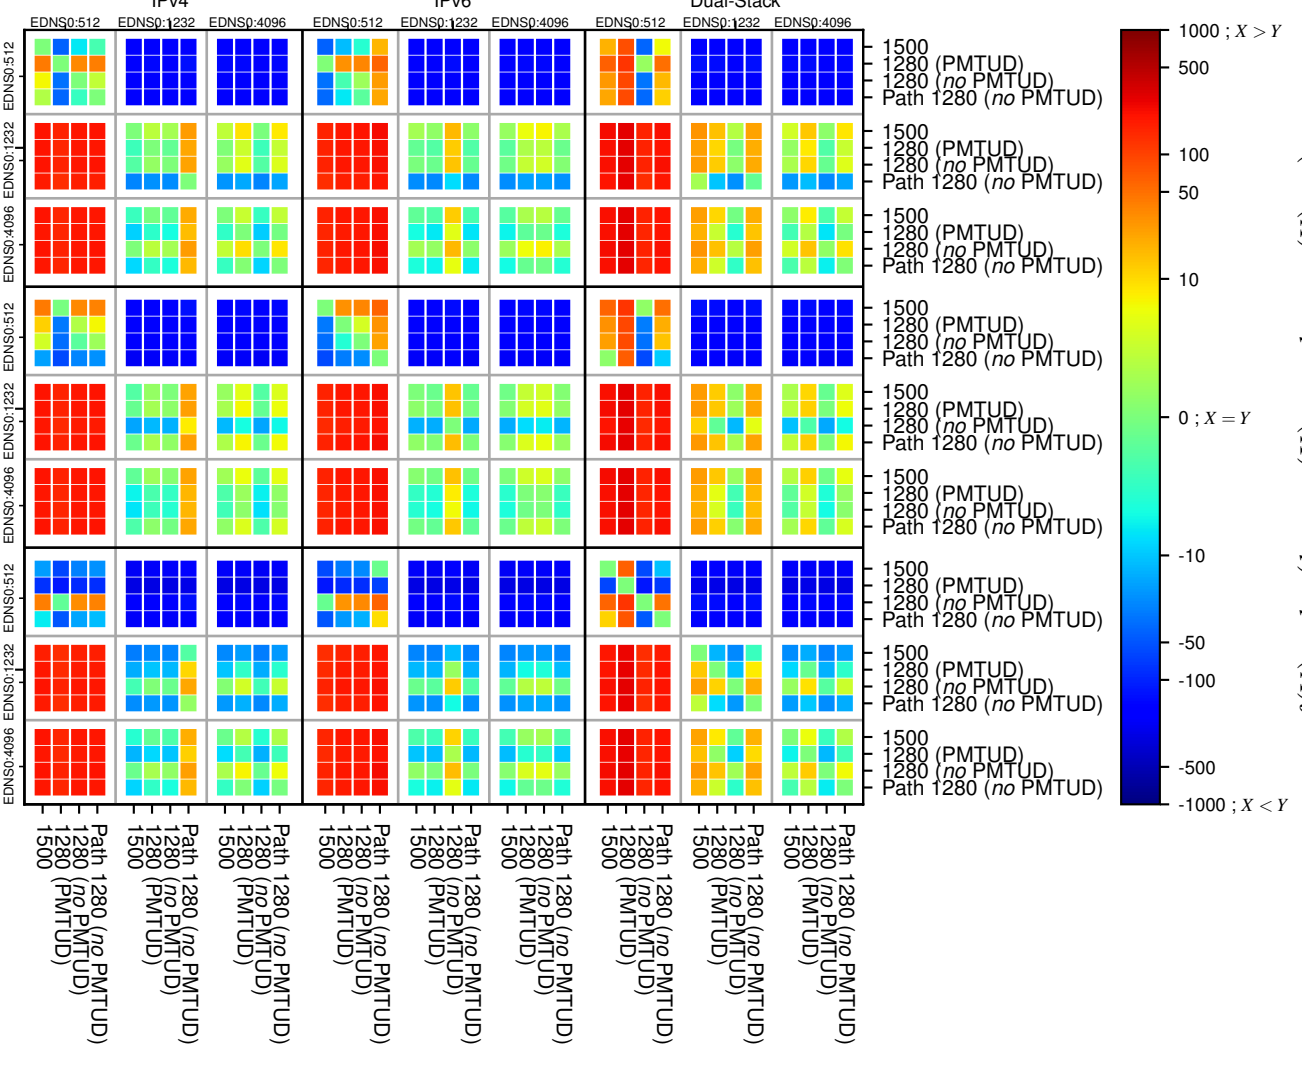

All Zones with DNSSEC returning NOERROR for '.se'