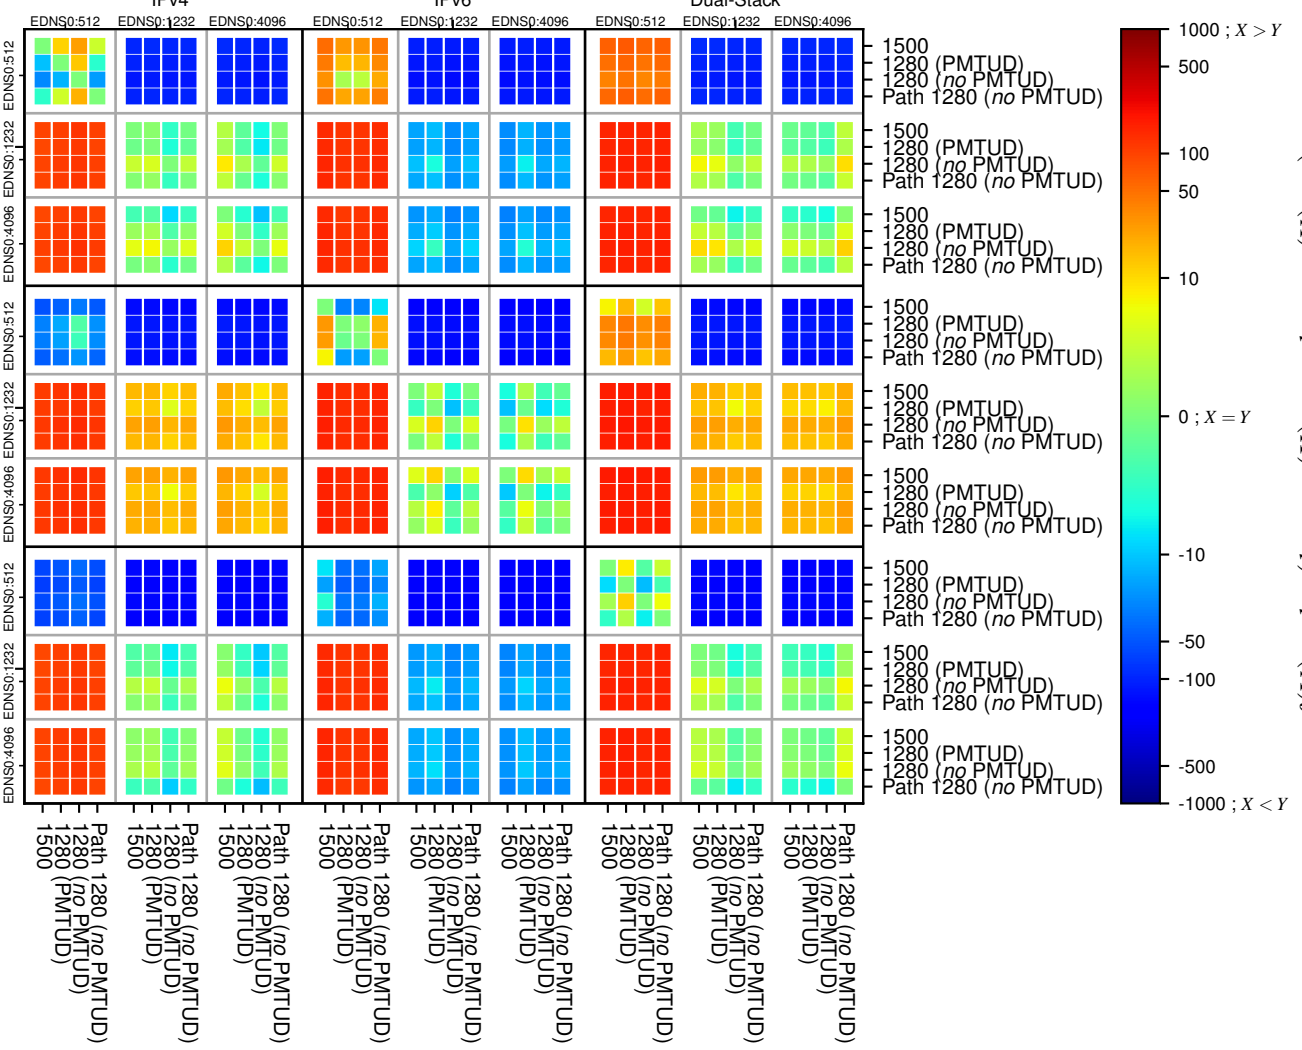

### All Zones without DNSSEC returning NOERROR for '.se'