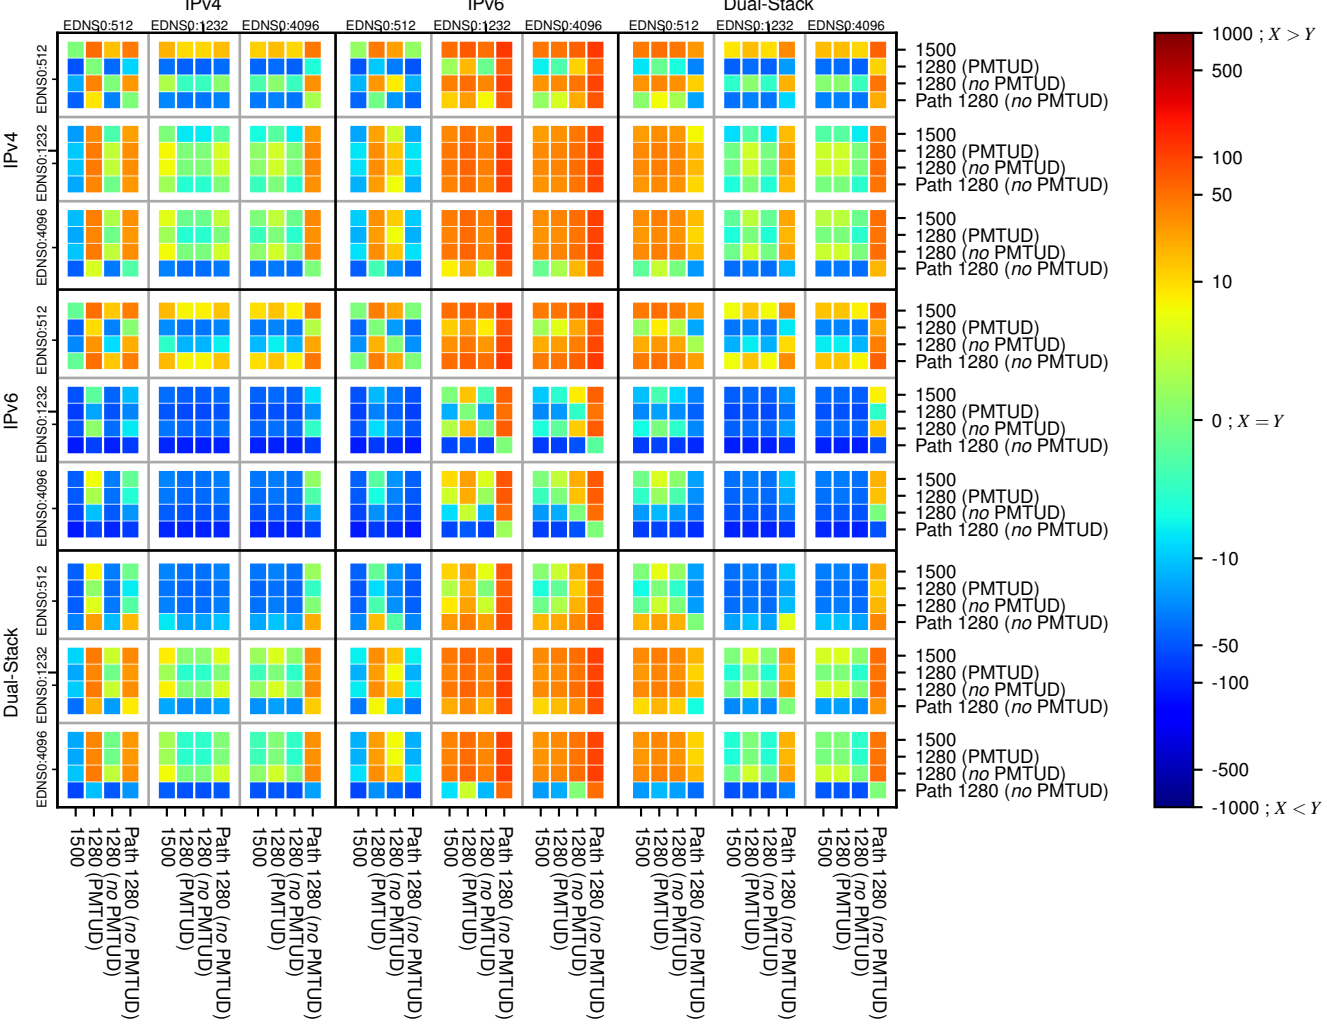

### All Zones without DNSSEC returning NOERROR for '.nl'

### All Zones with DNSSEC returning NOERROR for '.nl'