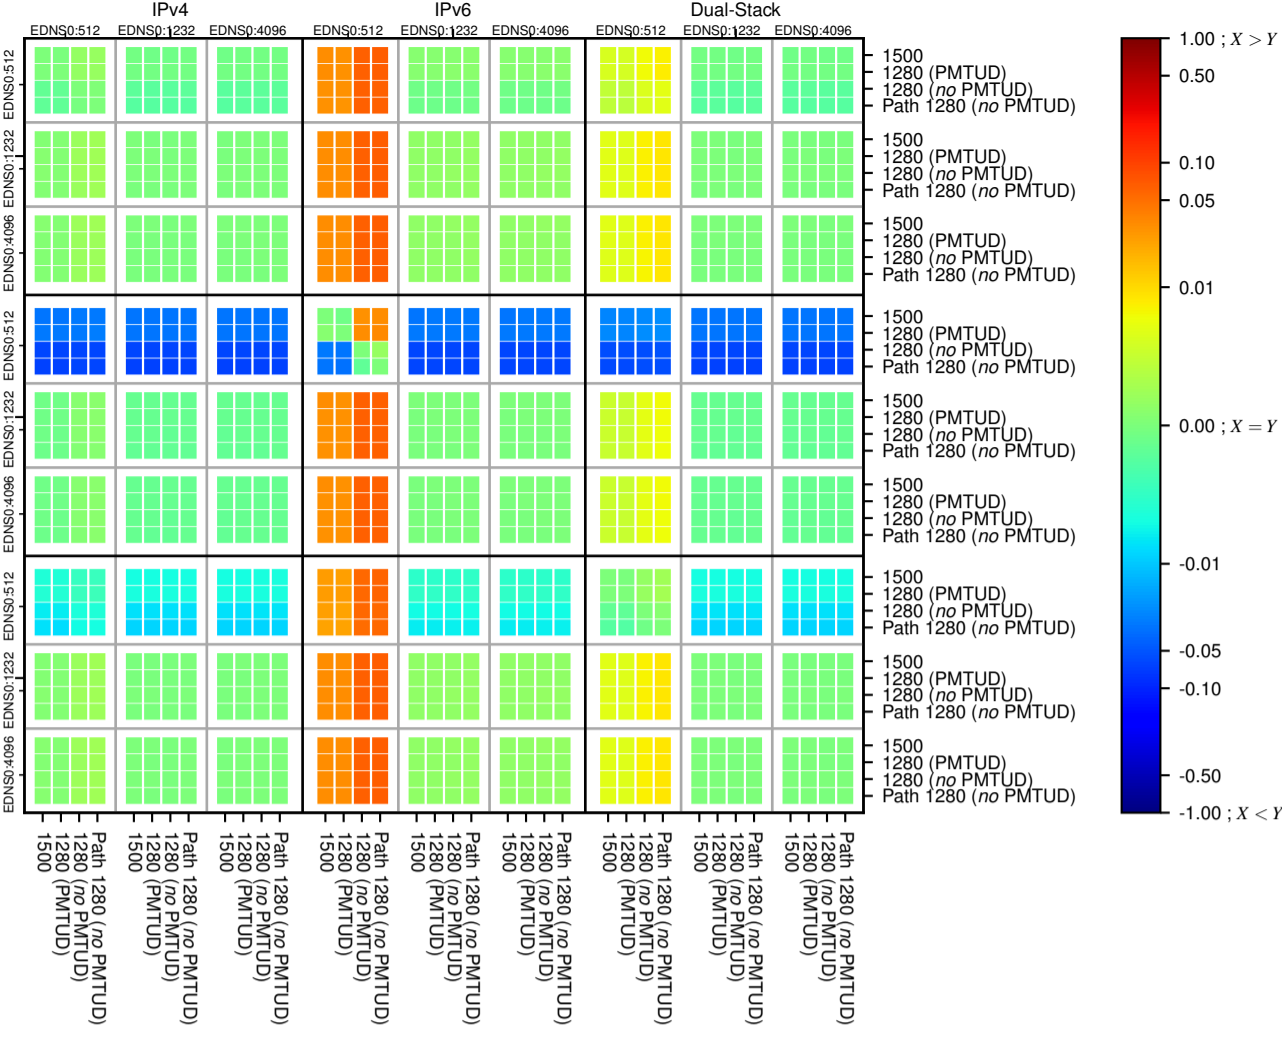

### All Zones without DNSSEC for '.com'

### All Zones for '.com'

$$f(V) = |(X_{TIMEOUT} \% - SERVFAIL) - (Y_{TIMEOUT} \% - SERVFAIL)|$$

$$f(V) = |(X_{TIMEOUT} \% - SERVFAIL) - (Y_{TIMEOUT} \% - SERVFAIL)|$$

$$f(V) = |(X_{TIMEOUT} \% - SERVFAIL) - (Y_{TIMEOUT} \% - SERVFAIL)|$$