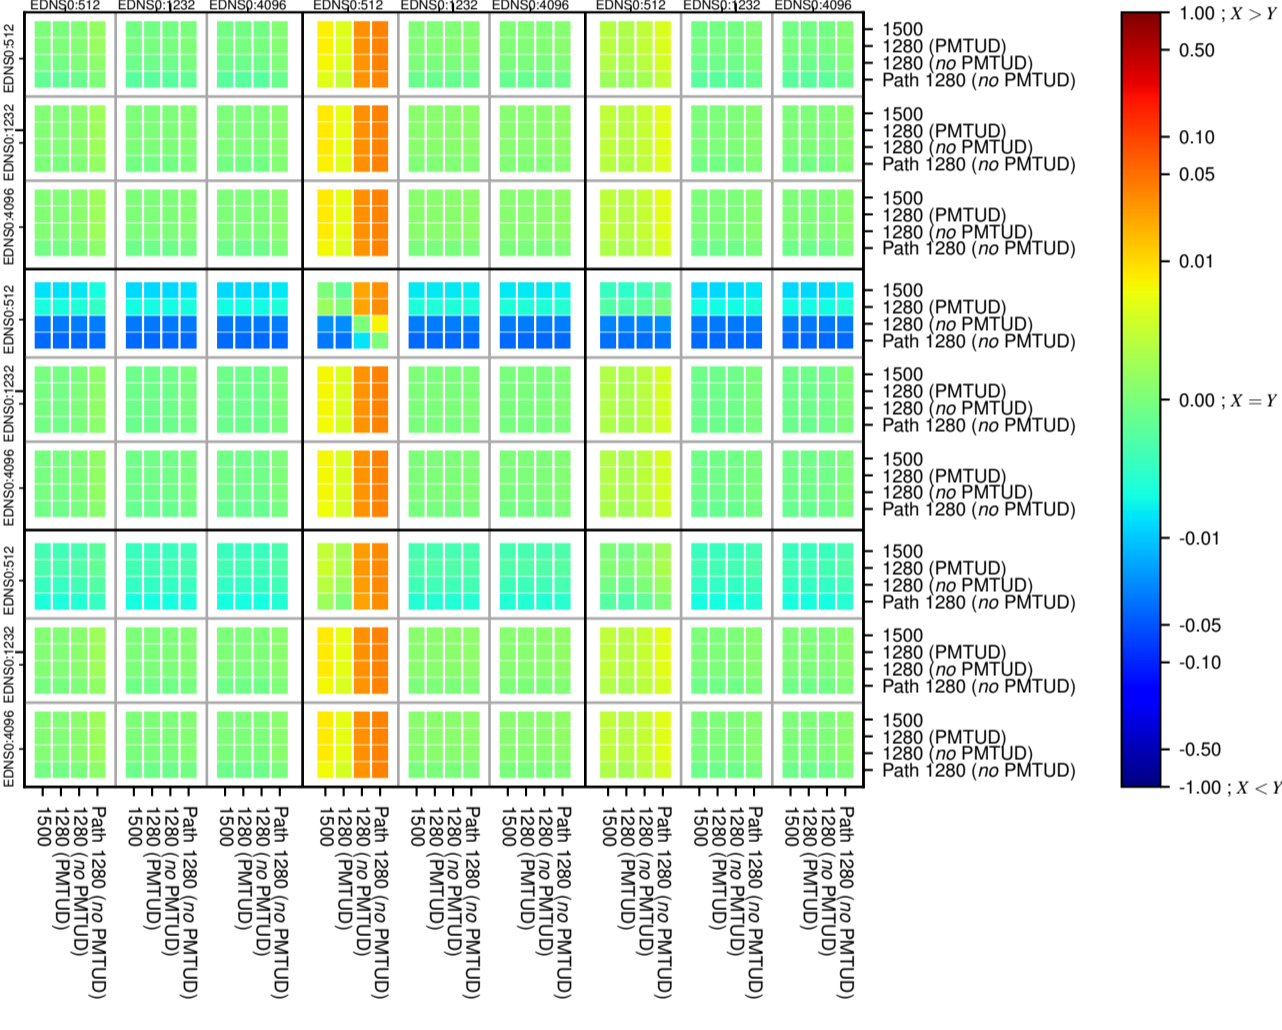

### All Zones without DNSSEC for '.com'

### All Zones for '.com'

$$f(V) = |(X_{TIMEOUT} \% - SERVFAIL) - (Y_{TIMEOUT} \% - SERVFAIL)|$$

$$f(V) = |(X_{TIMEOUT} \% - SERVFAIL) - (Y_{TIMEOUT} \% - SERVFAIL)|$$

$$f(V) = |(X_{TIMEOUT} \% - SERVFAIL) - (Y_{TIMEOUT} \% - SERVFAIL)|$$