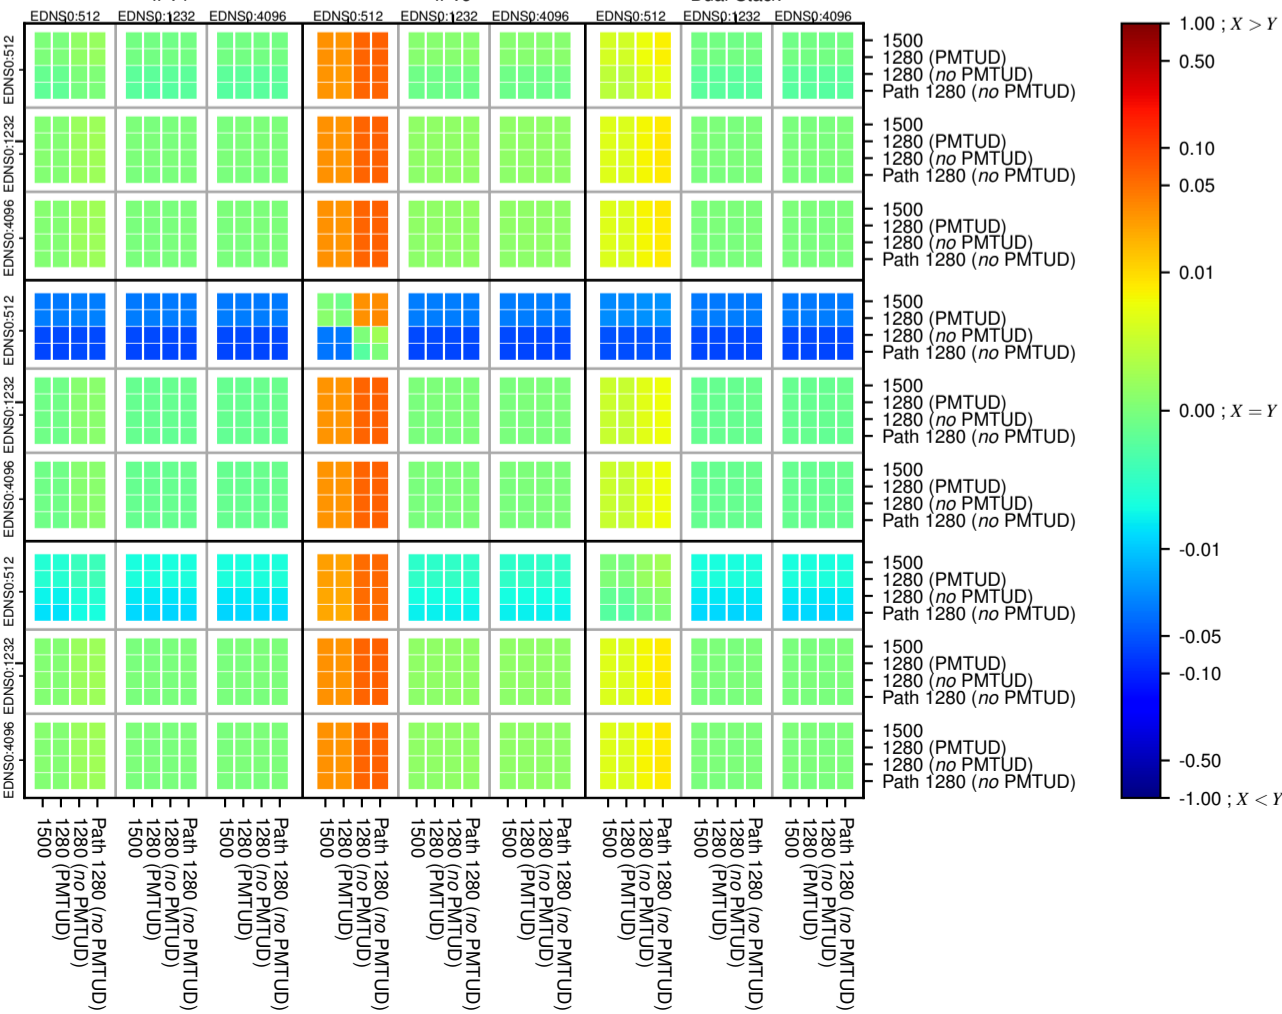

### All Zones without DNSSEC for '.com'

### All Zones for '.com'

$$f(V) = |(X_{TIMEOUT} \% - SERVFAIL) - (Y_{TIMEOUT} \% - SERVFAIL)|$$

$$f(V) = |(X_{TIMEOUT} \% - SERVFAIL) - (Y_{TIMEOUT} \% - SERVFAIL)|$$

$$f(V) = |(X_{TIMEOUT} \% - SERVFAIL) - (Y_{TIMEOUT} \% - SERVFAIL)|$$