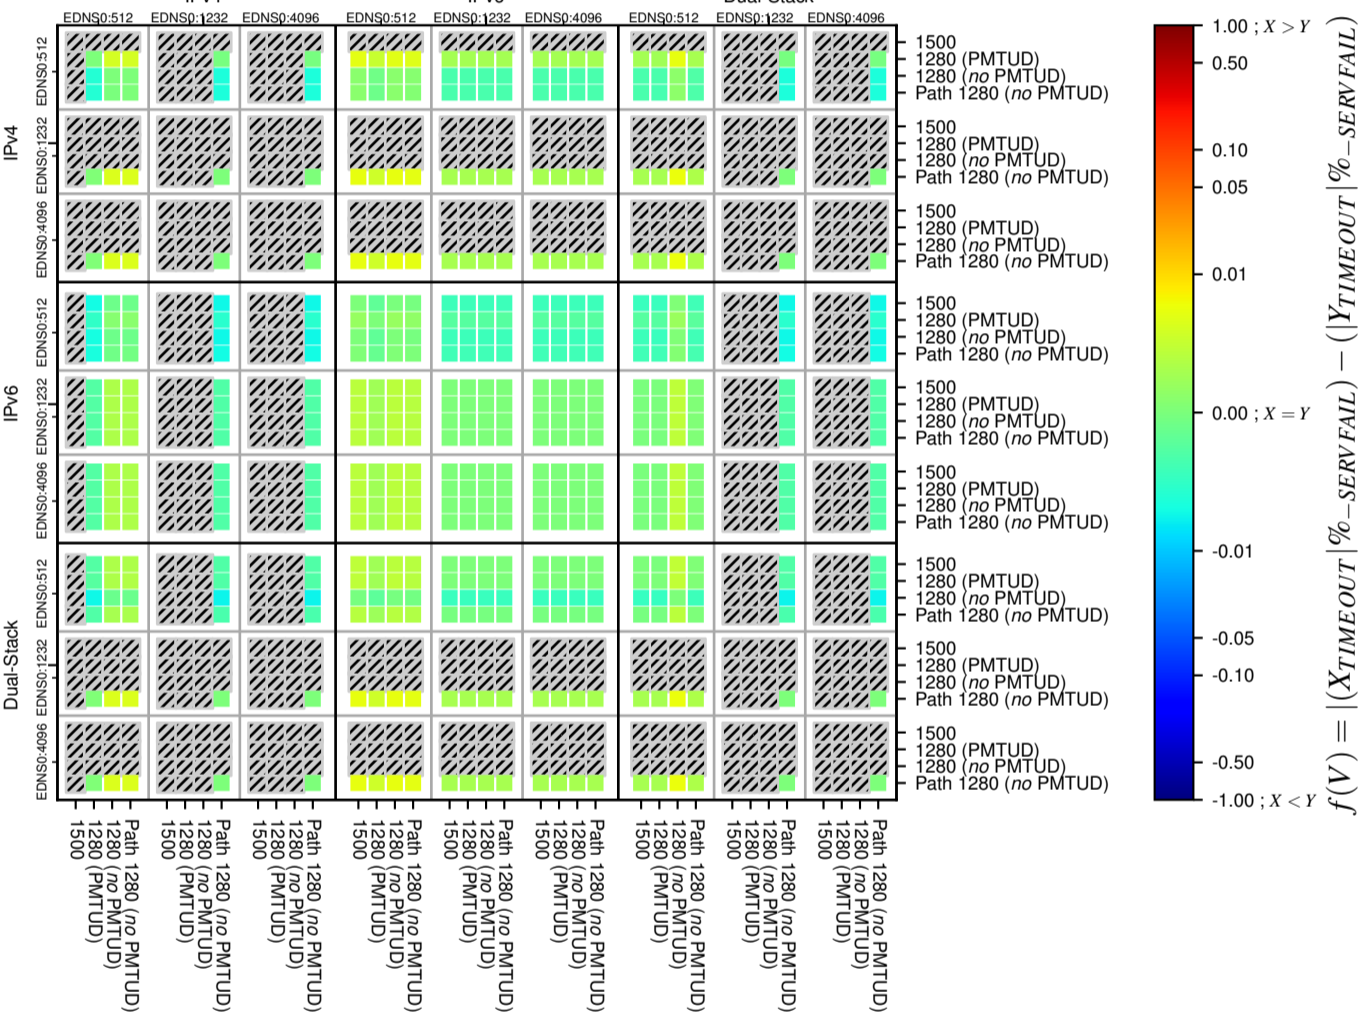

All Zones with DNSSEC for '.de'