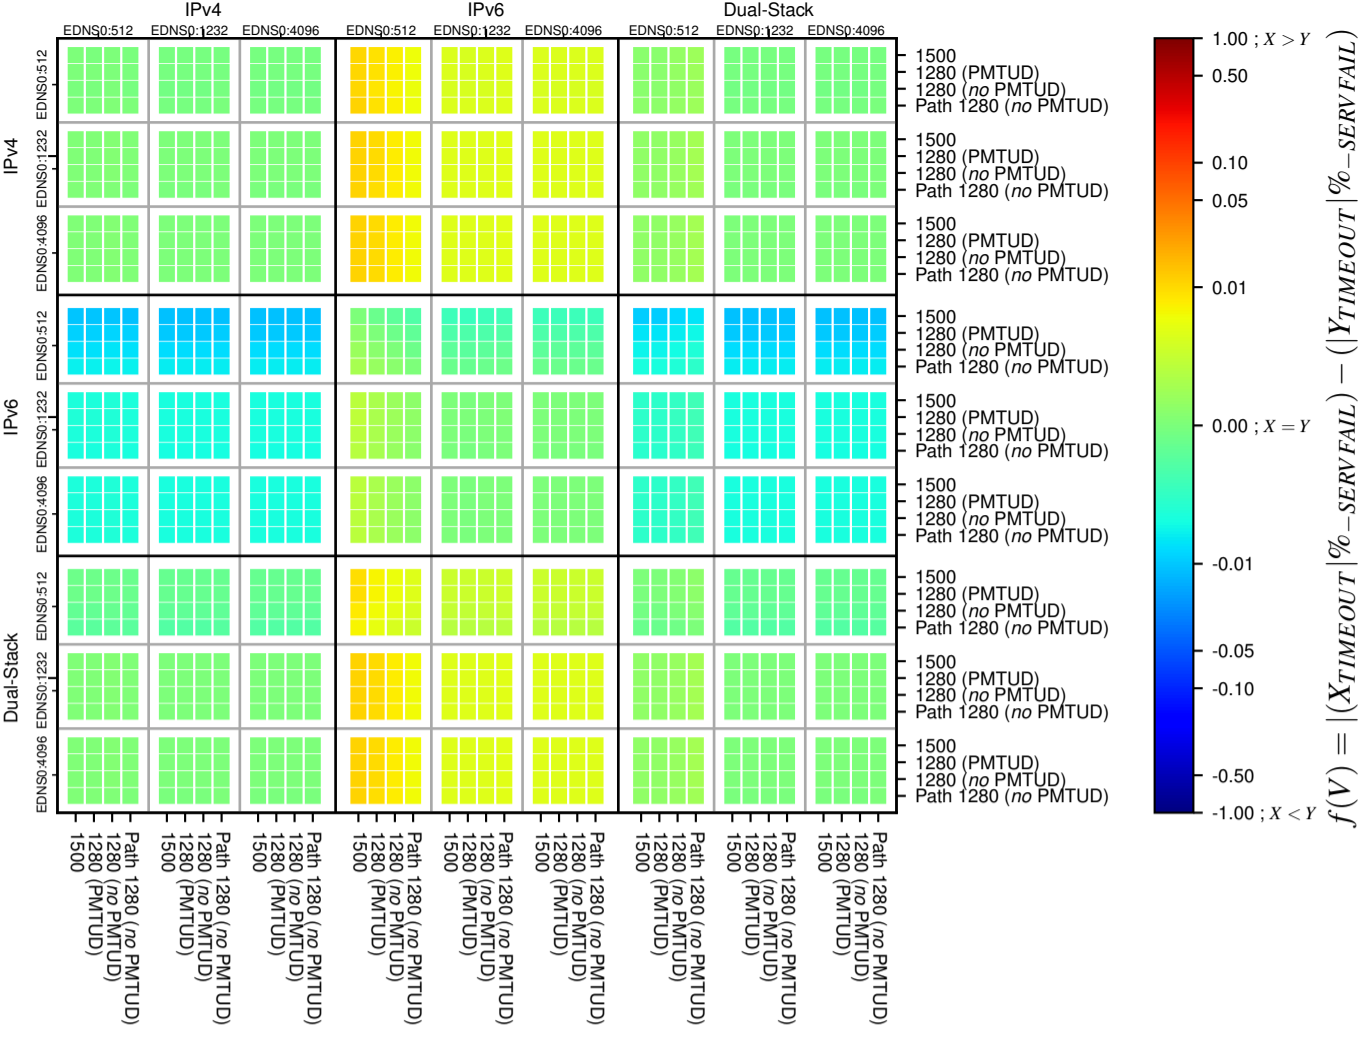

### All Zones without DNSSEC for '.de'