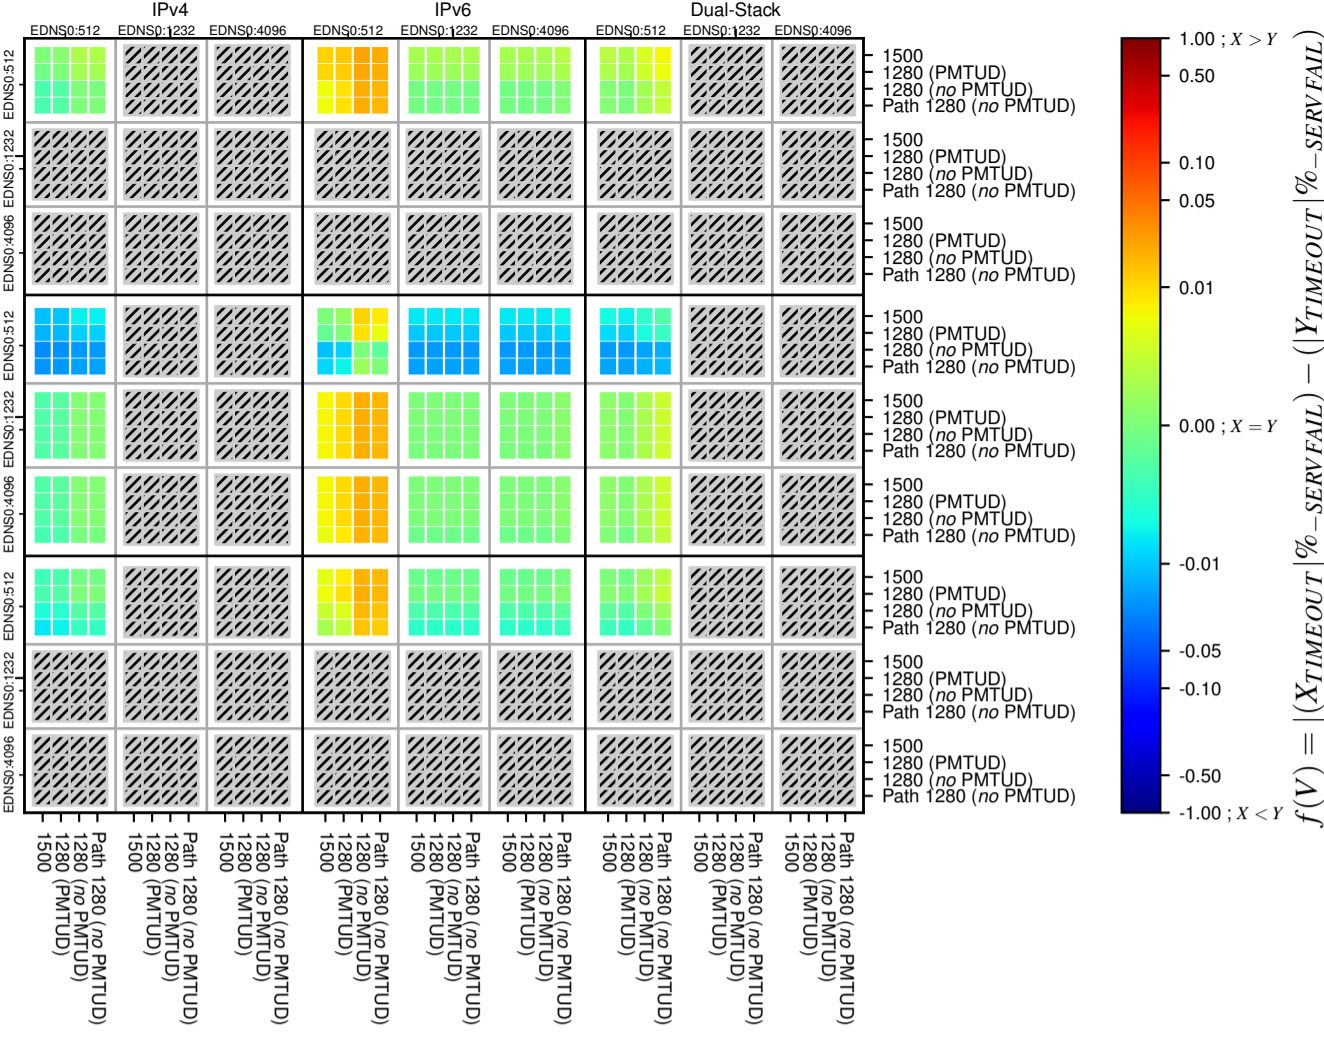

All Zones without DNSSEC for '.se'

All Zones with DNSSEC for '.se'

All Zones for '.se'