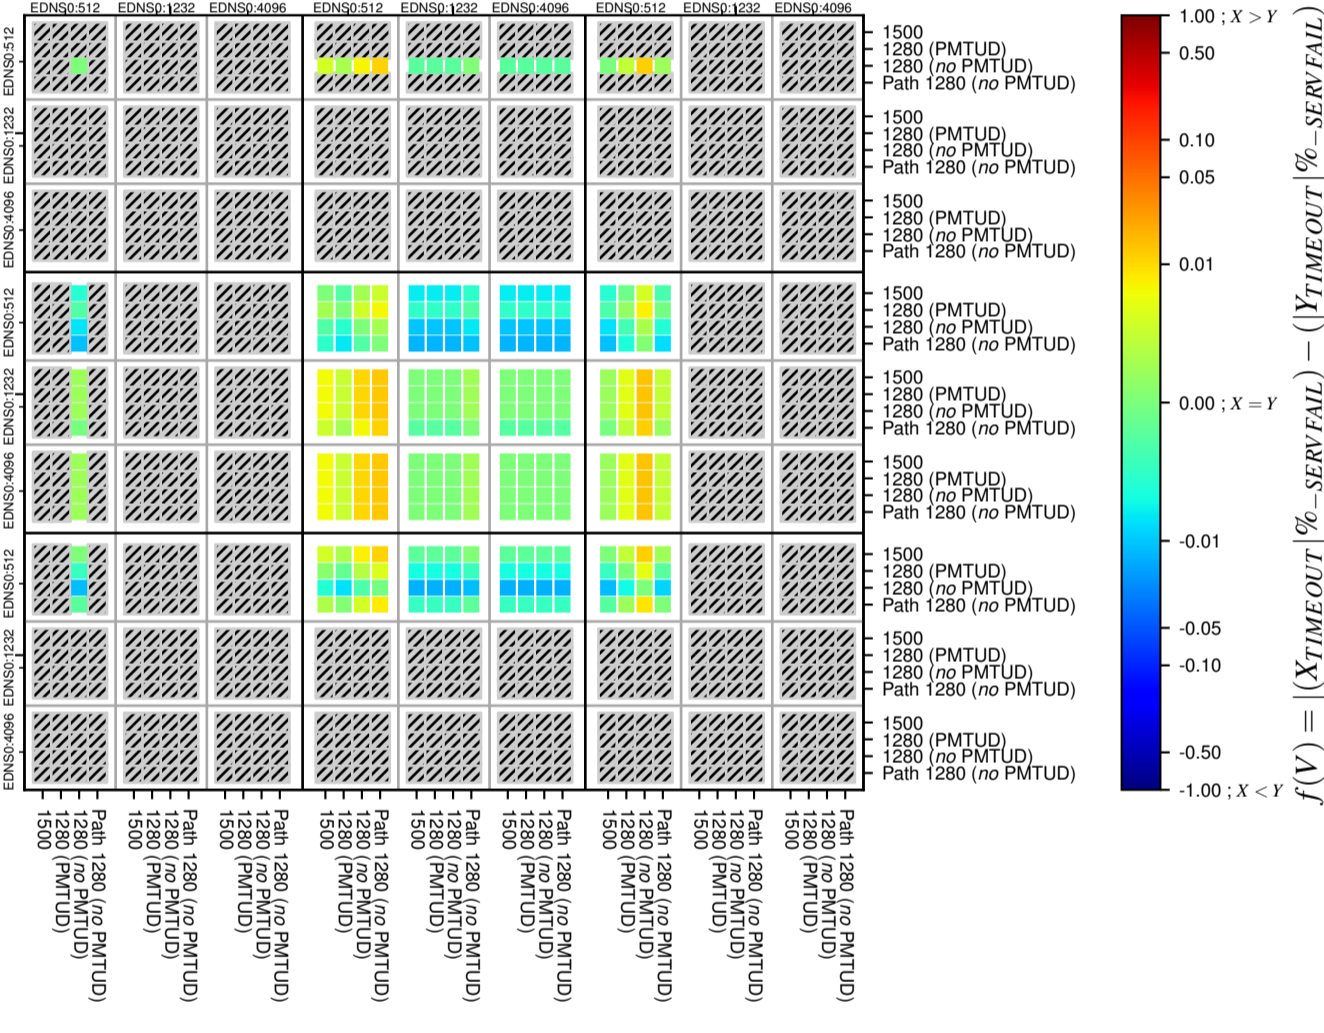

All Zones without DNSSEC for '.se'

All Zones with DNSSEC for '.se'

All Zones for '.se'