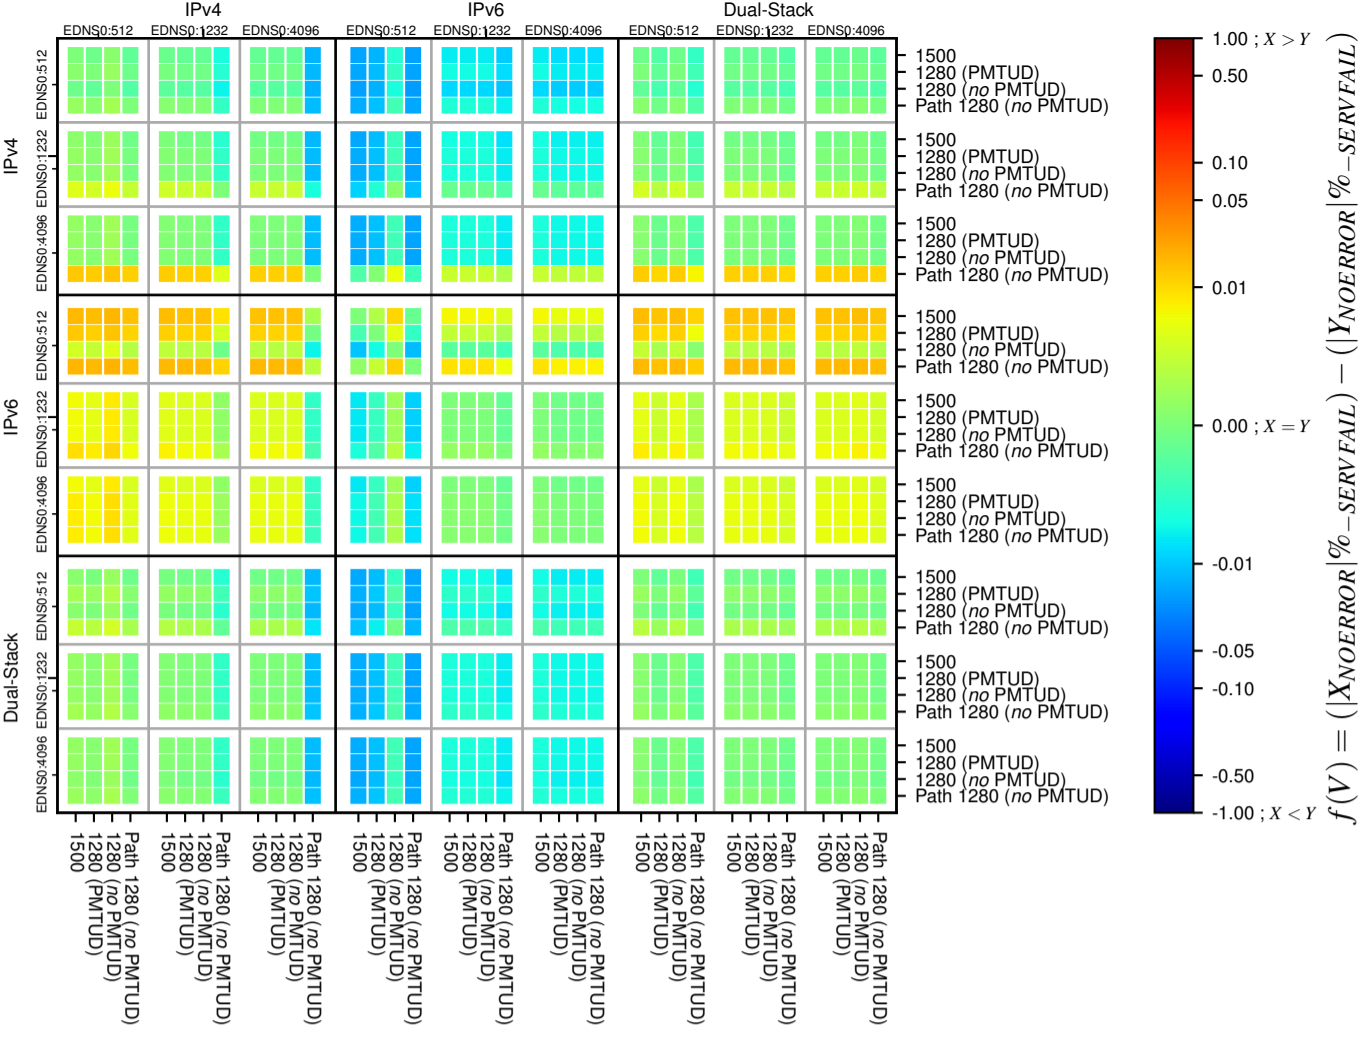

### All Zones without DNSSEC for '.be'

### All Zones with DNSSEC for '.be'