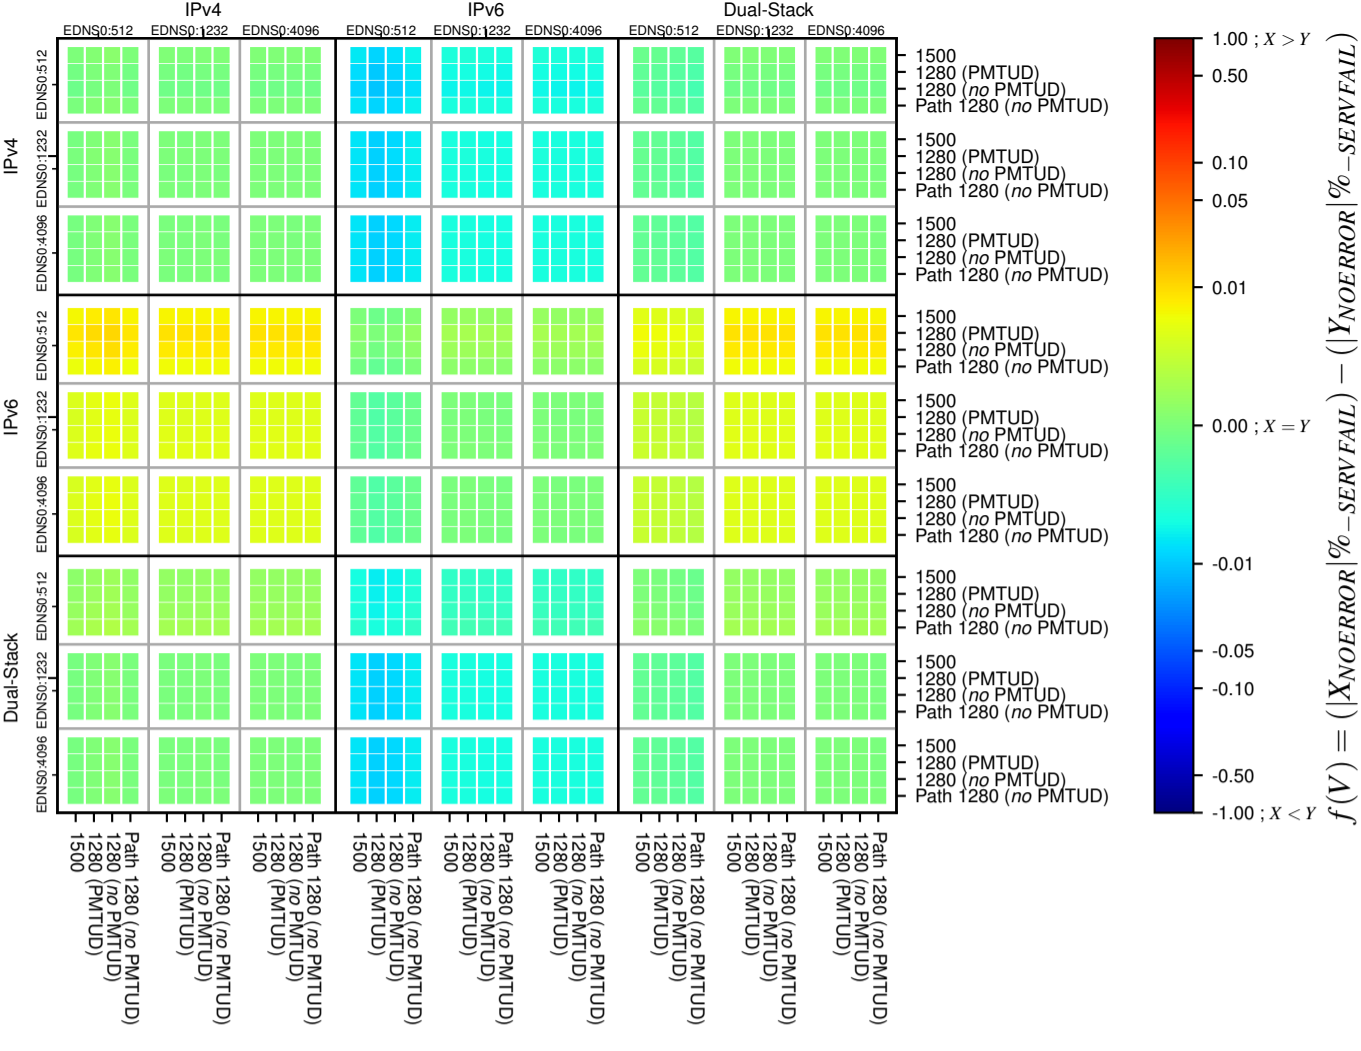

### All Zones without DNSSEC for '.de'