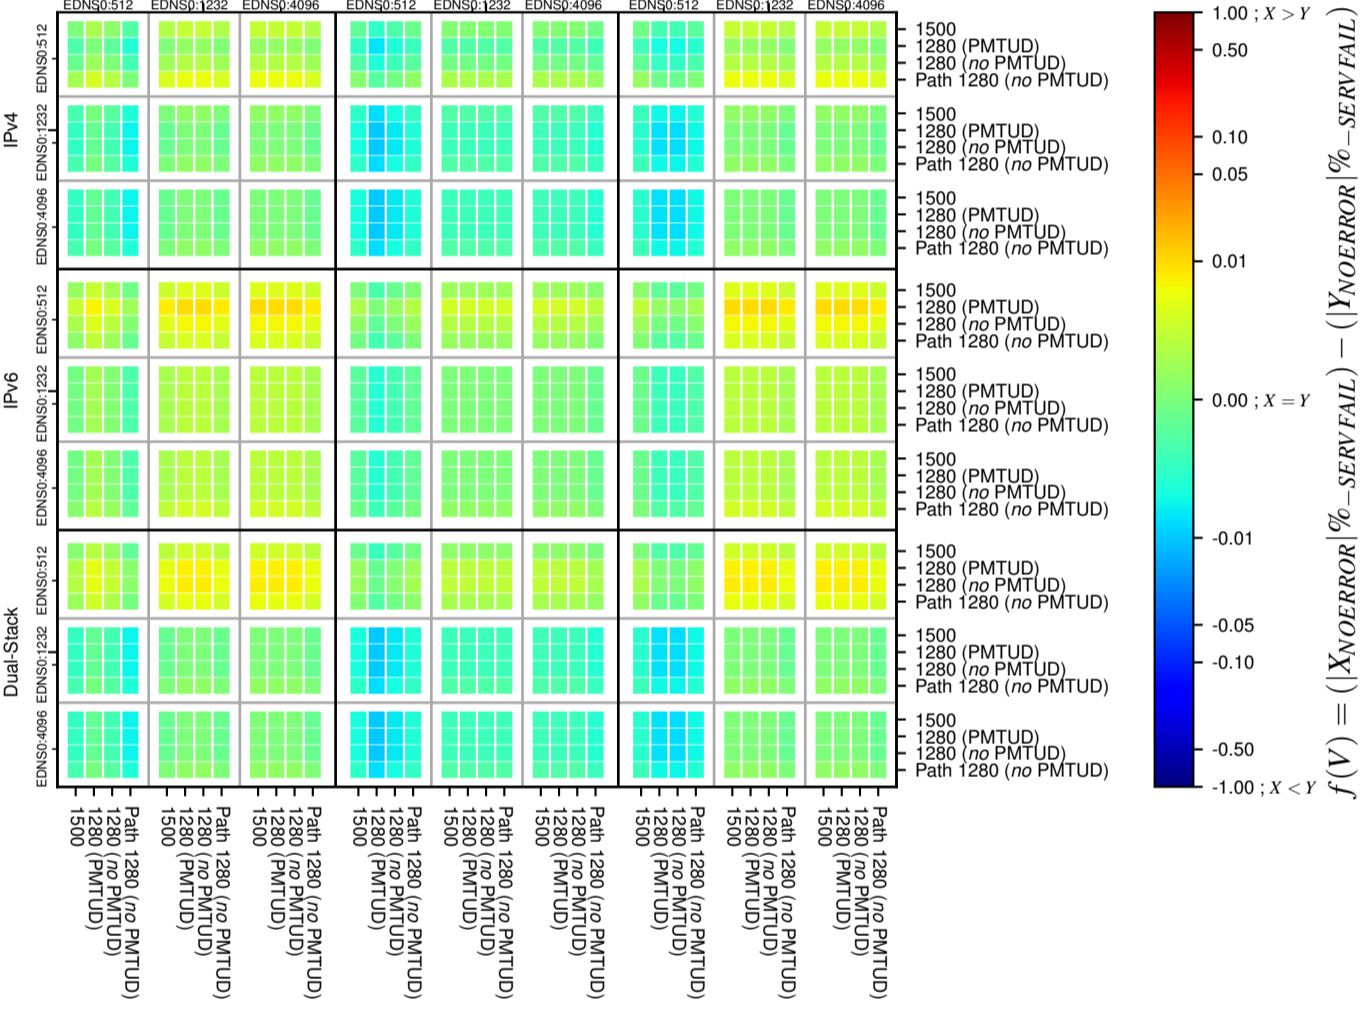

All Zones with DNSSEC for '.de'