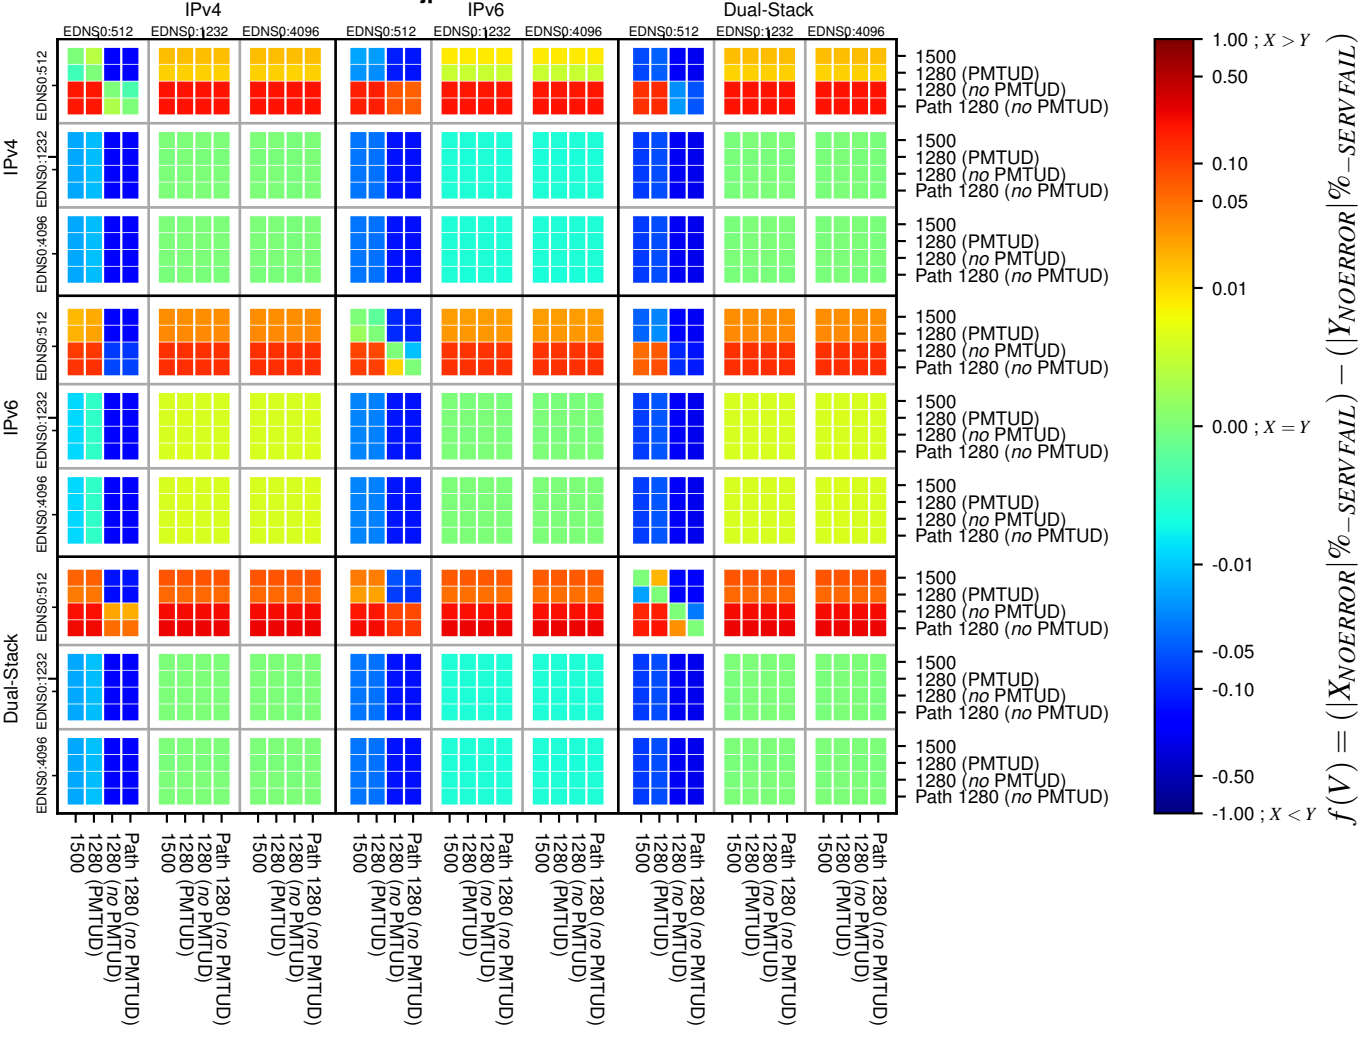

### All Zones without DNSSEC for '.jp'

### All Zones with DNSSEC for '.jp'