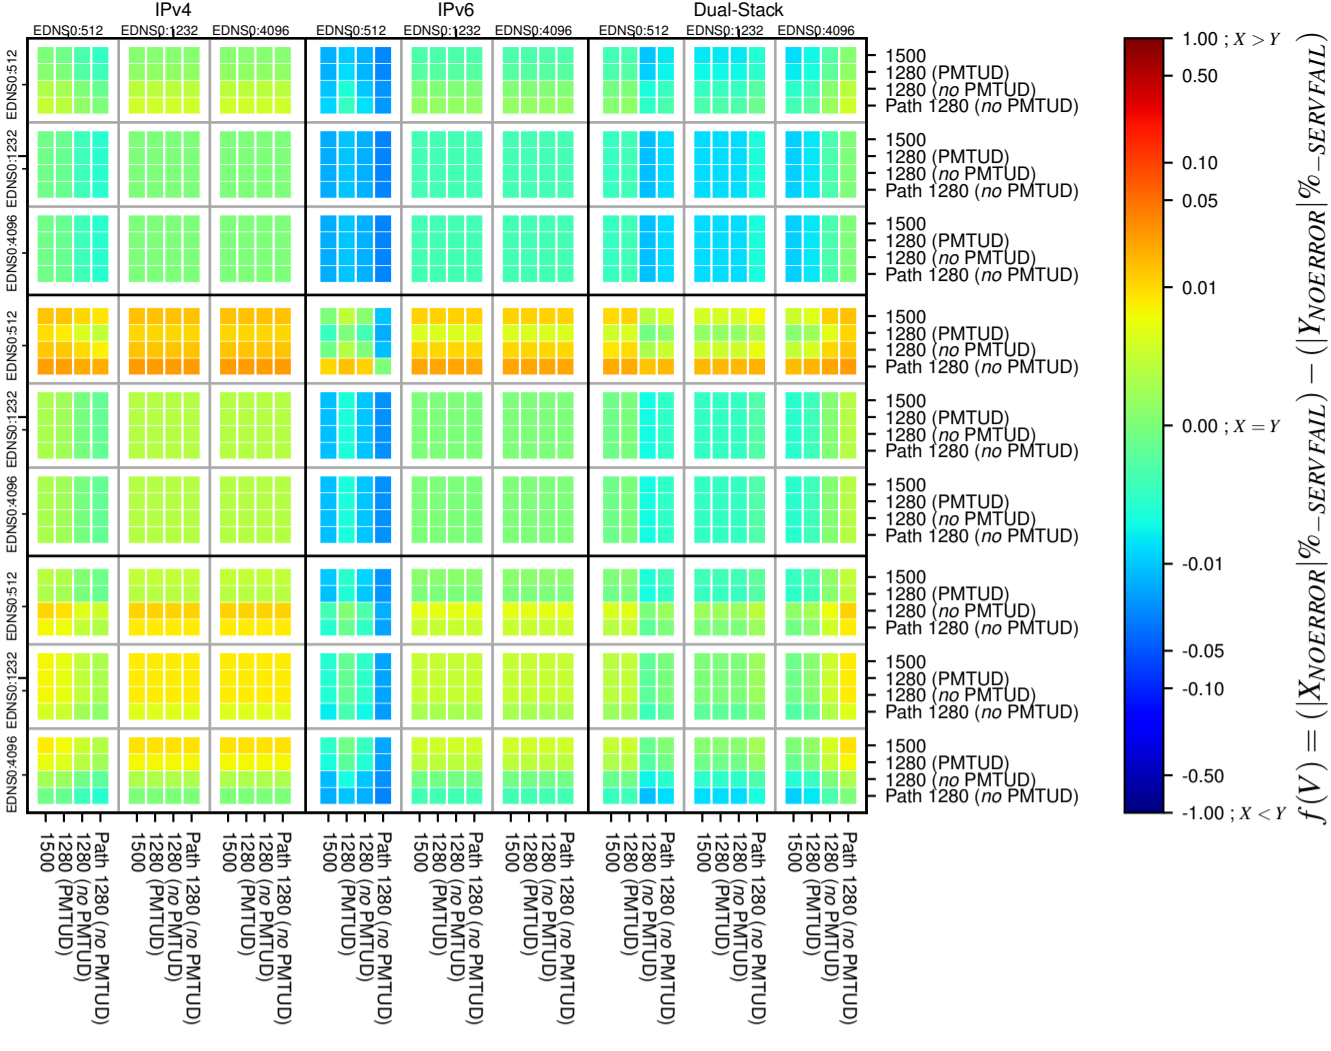

### All Zones without DNSSEC for '.se'

### All Zones with DNSSEC for '.se'