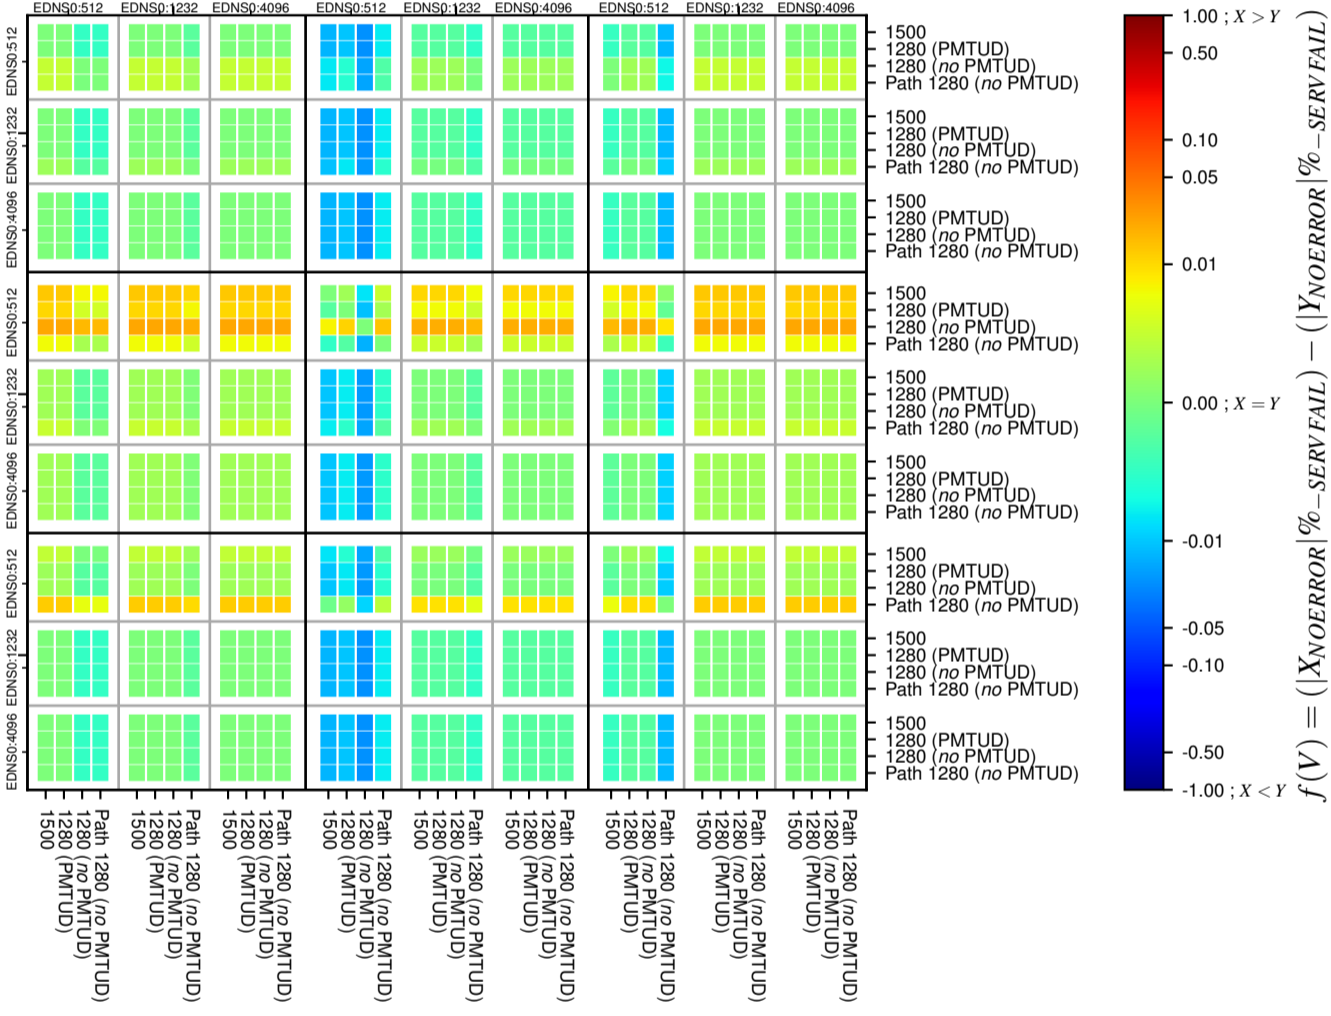

### All Zones without DNSSEC for '.se'

### All Zones with DNSSEC for '.se'