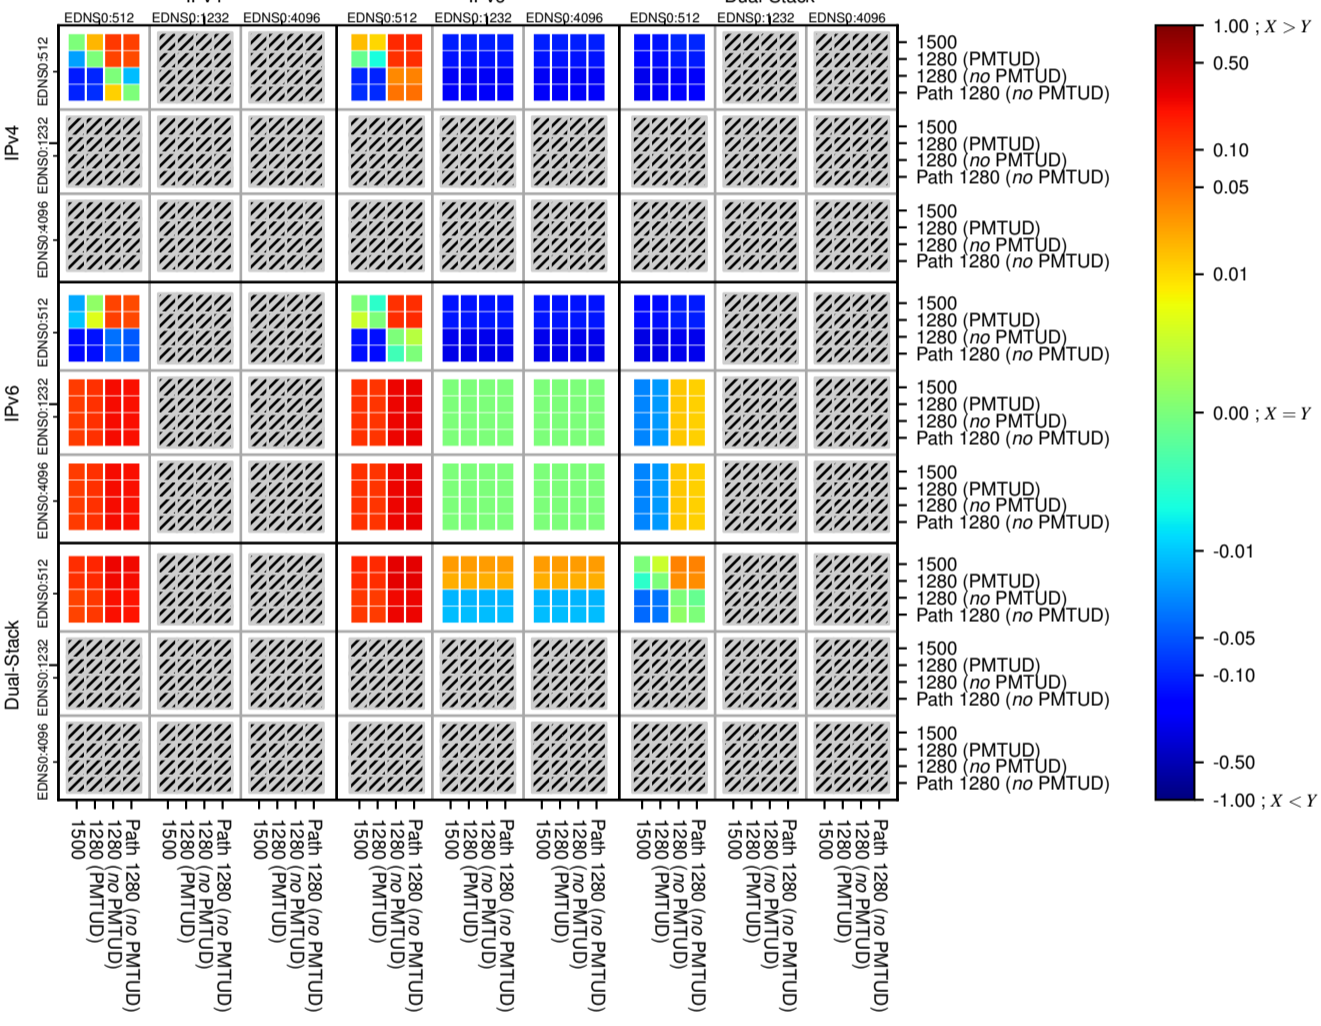

All Zones with DNSSEC for '.de'