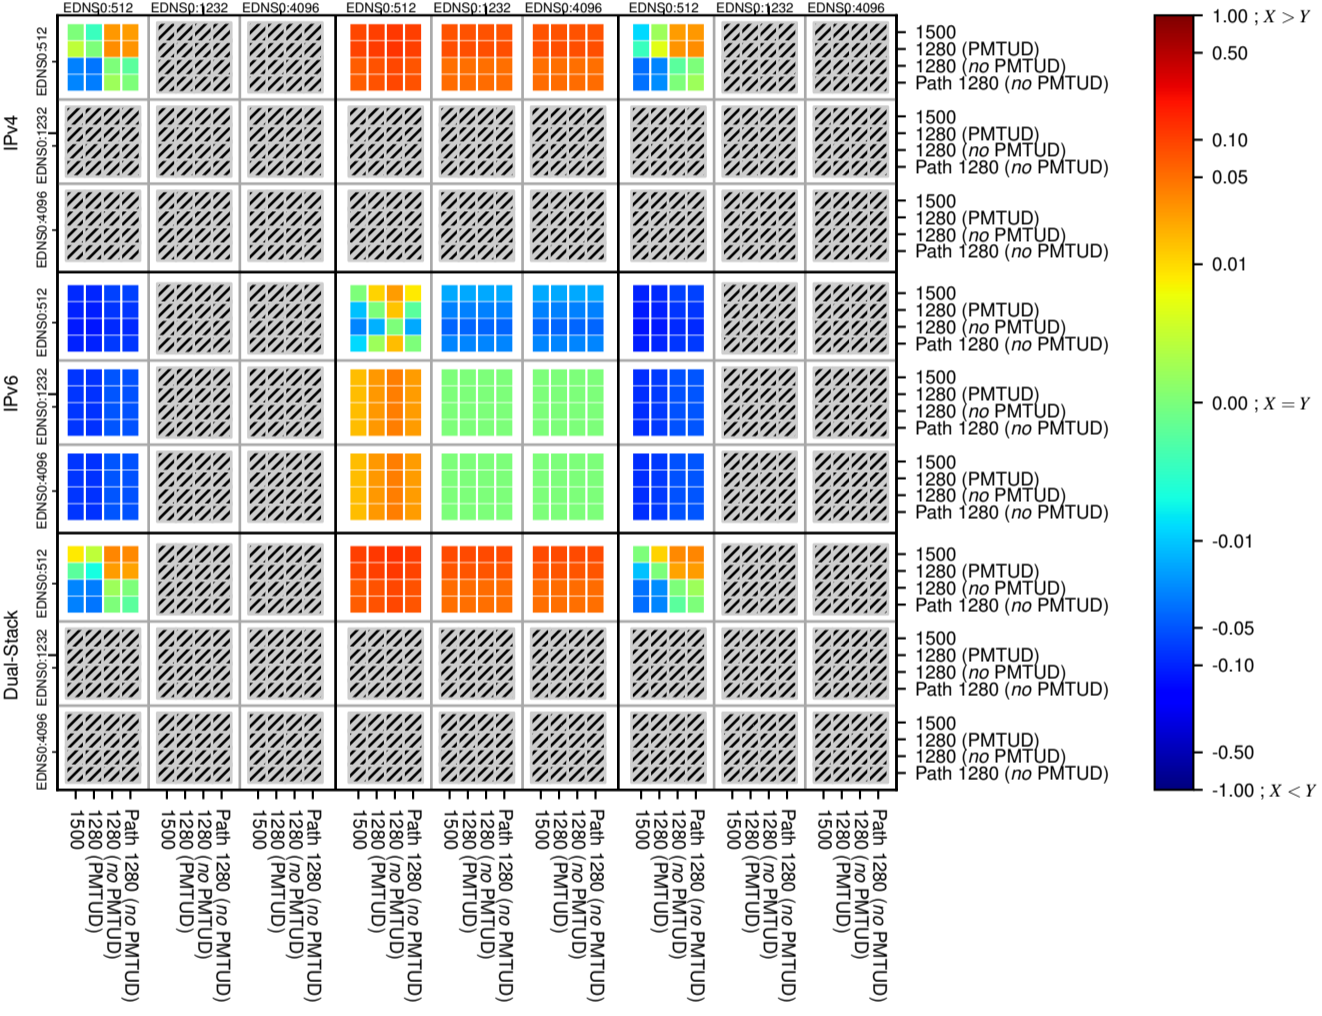

All Zones with DNSSEC for '.se'