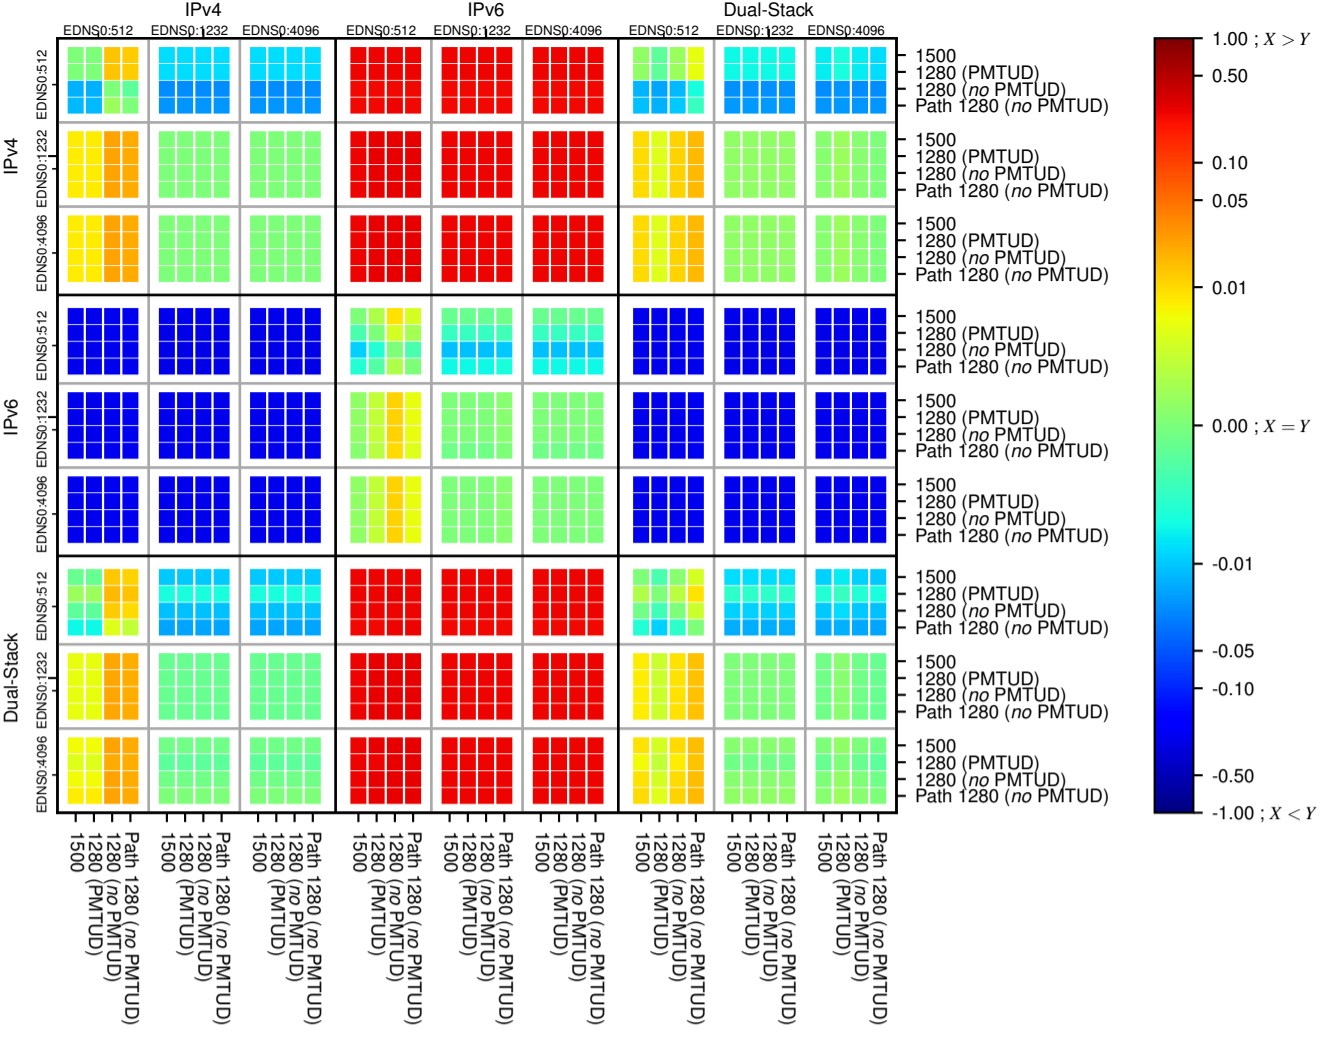

### All Zones without DNSSEC for '.se'