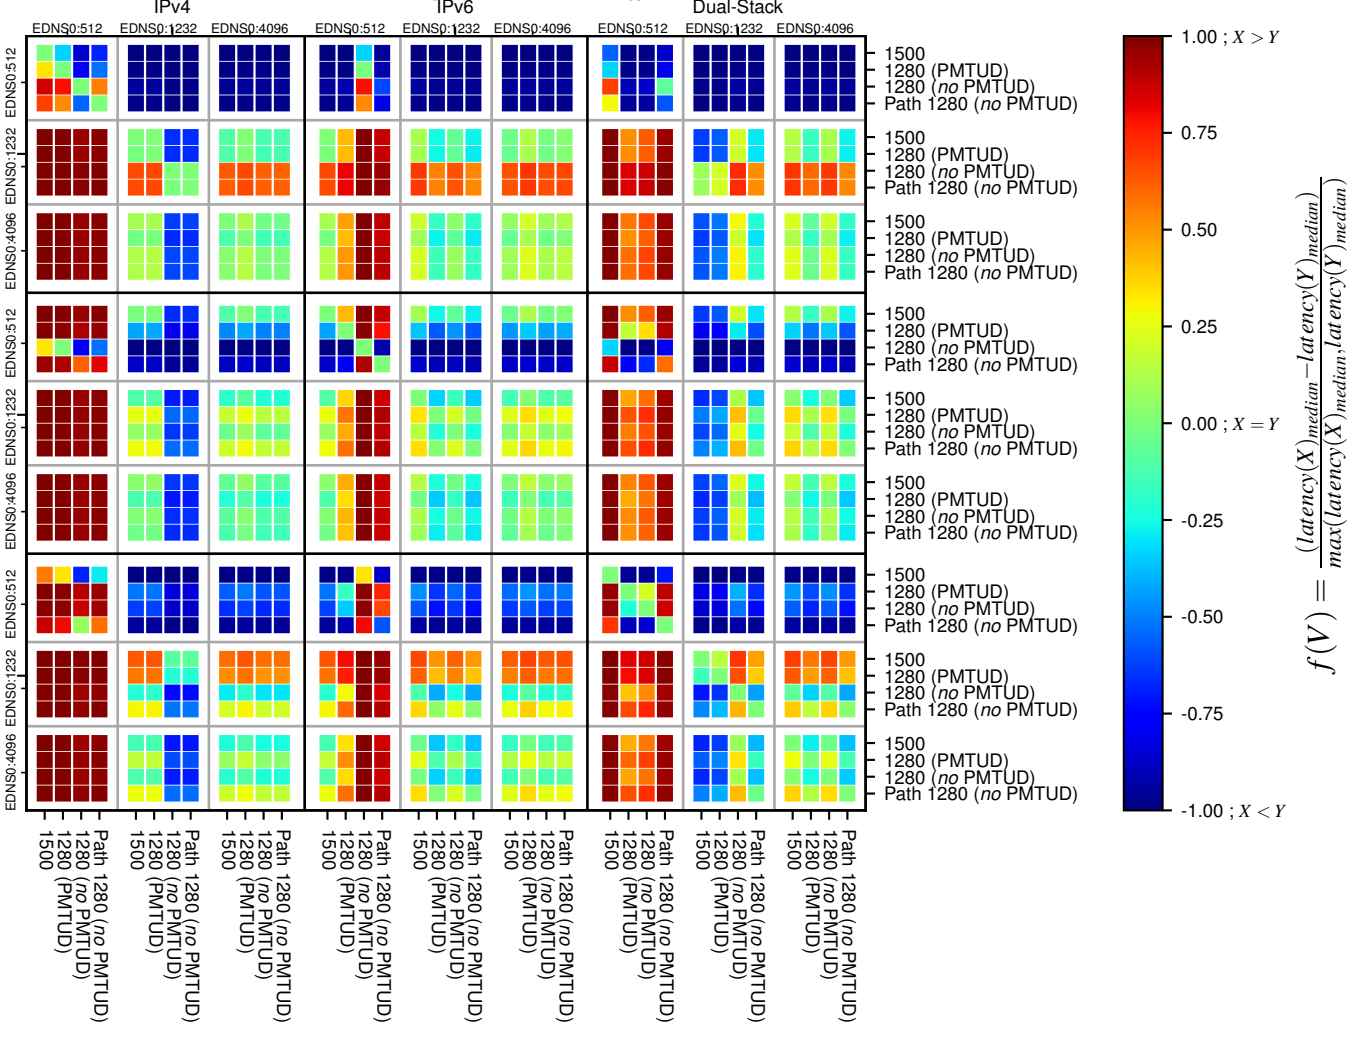

### All Zones without DNSSEC returning NOERROR for '.jp'

### All Zones with DNSSEC returning NOERROR for '.jp'