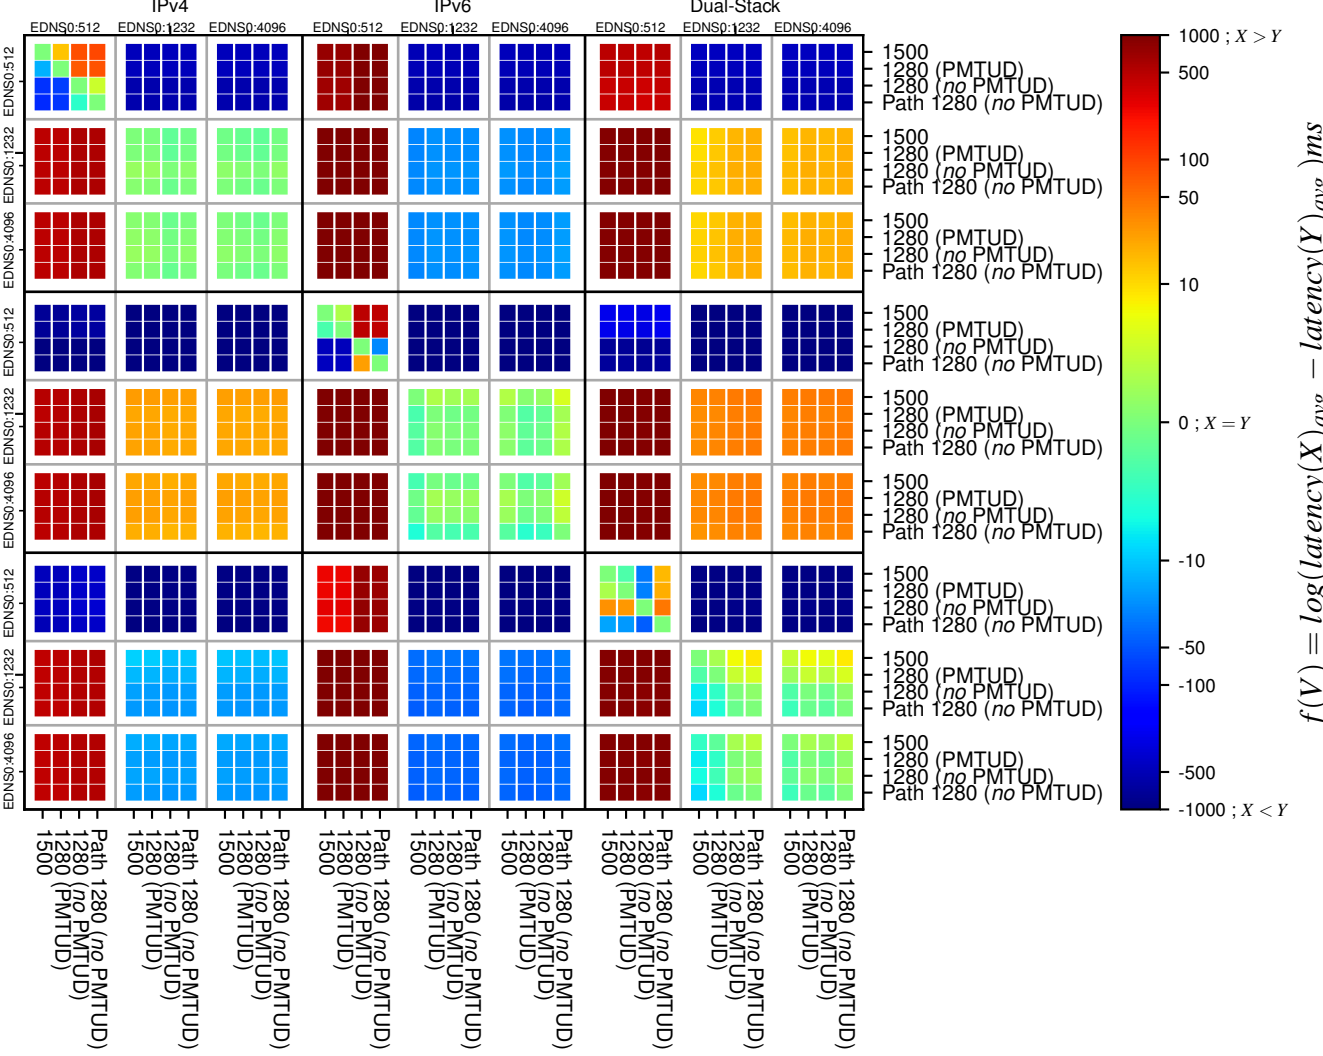

All Zones without DNSSEC returning NOERROR for '.com'

All Zones with DNSSEC returning NOERROR for '.com'

All Zones returning NOERROR for '.com'