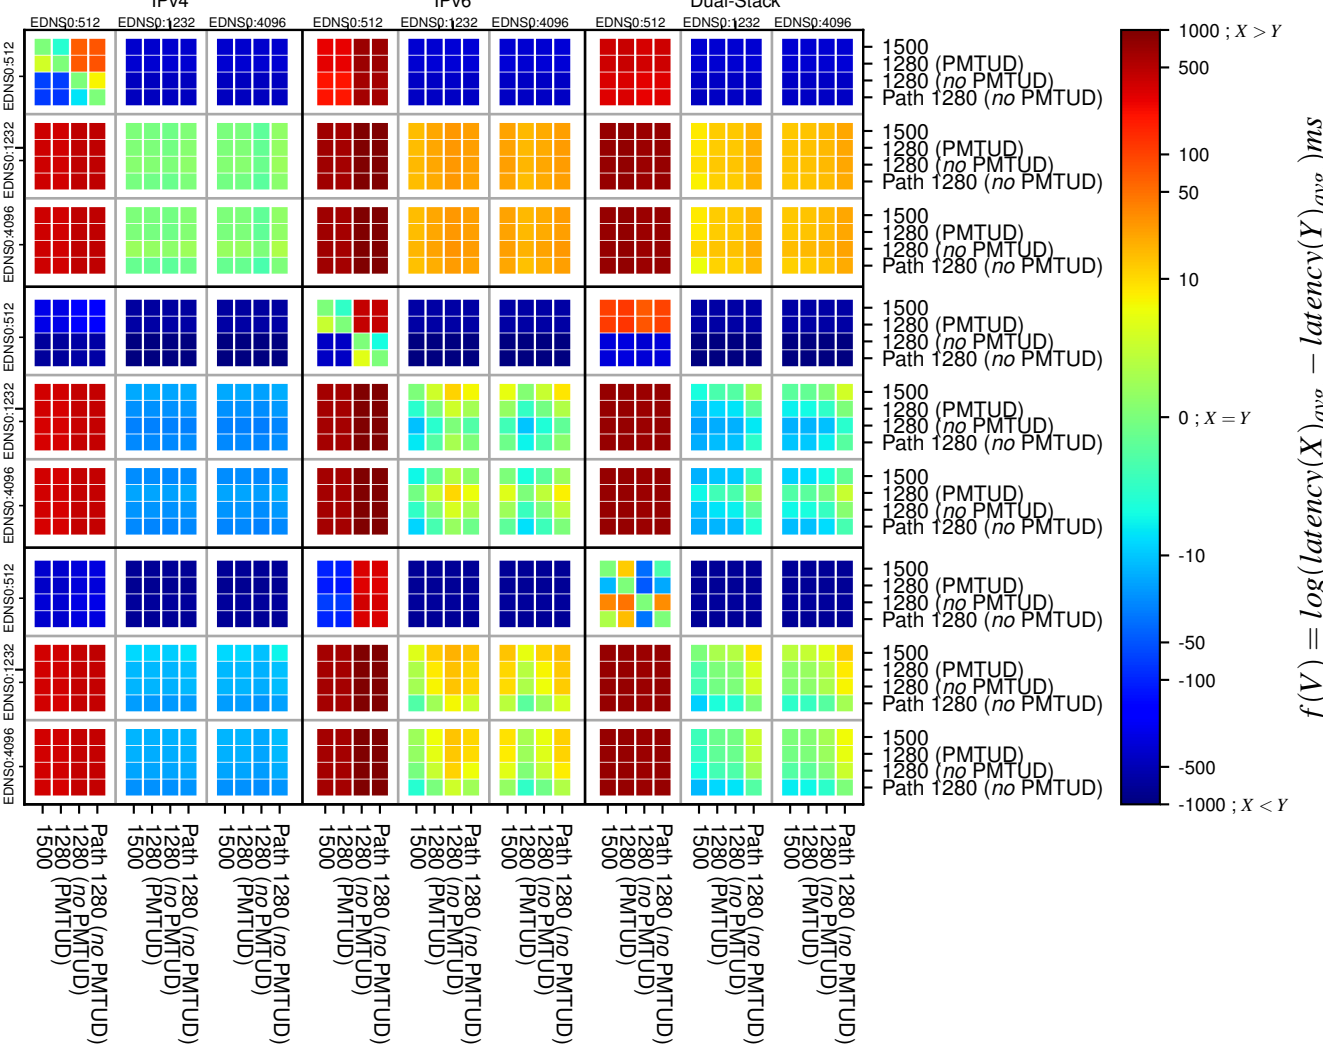

All Zones without DNSSEC returning NOERROR for '.com'

All Zones with DNSSEC returning NOERROR for '.com'

All Zones returning NOERROR for '.com'