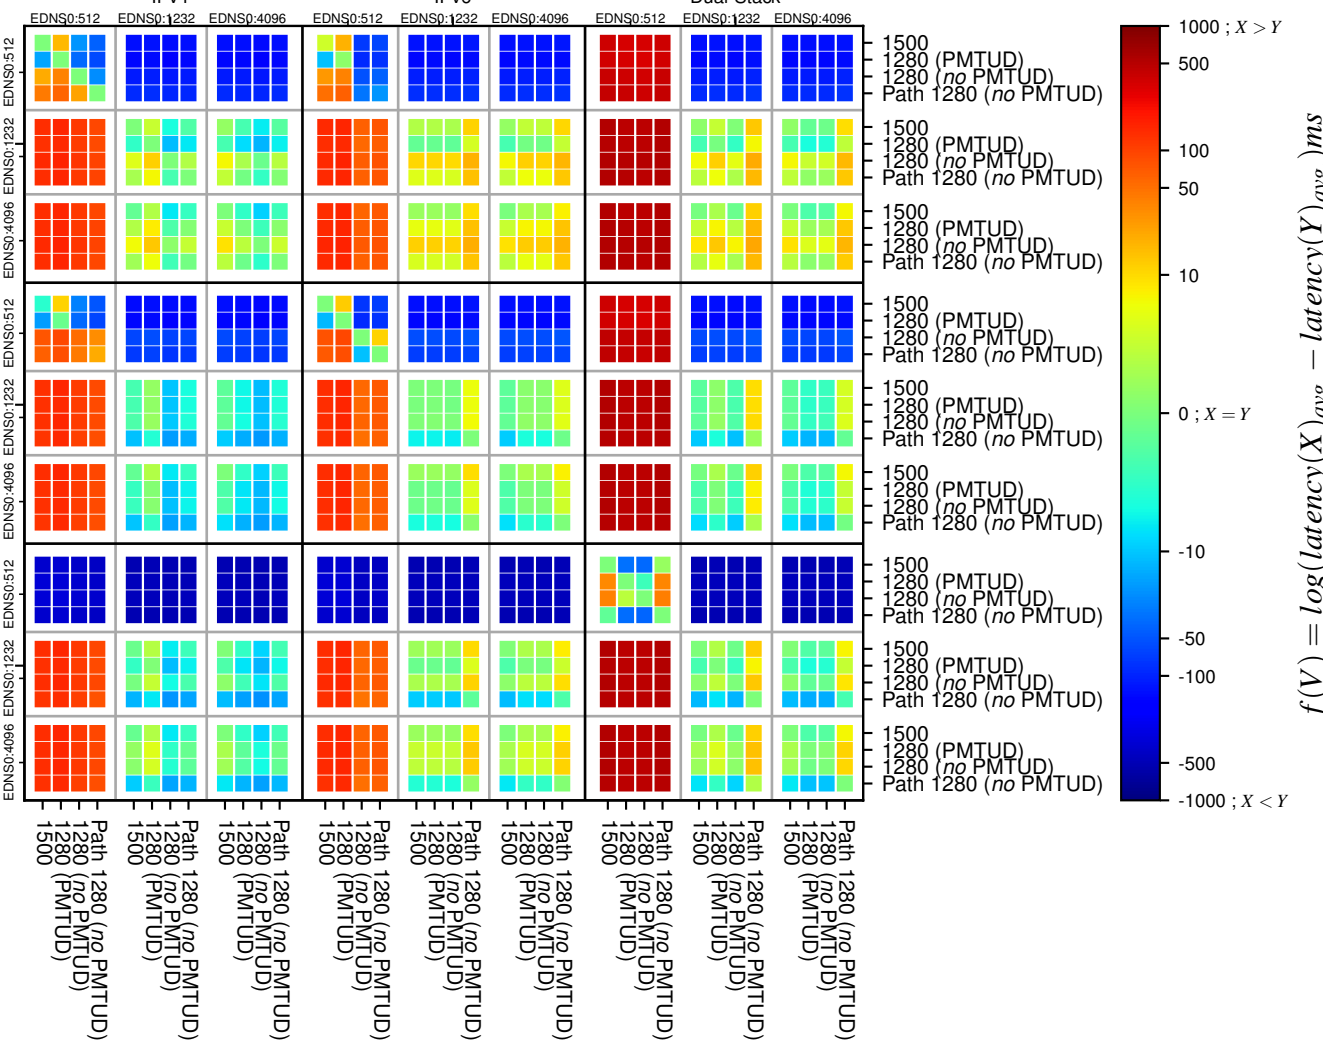

All Zones without DNSSEC returning NOERROR for '.de'

All Zones with DNSSEC returning NOERROR for '.de'

All Zones returning NOERROR for '.de'