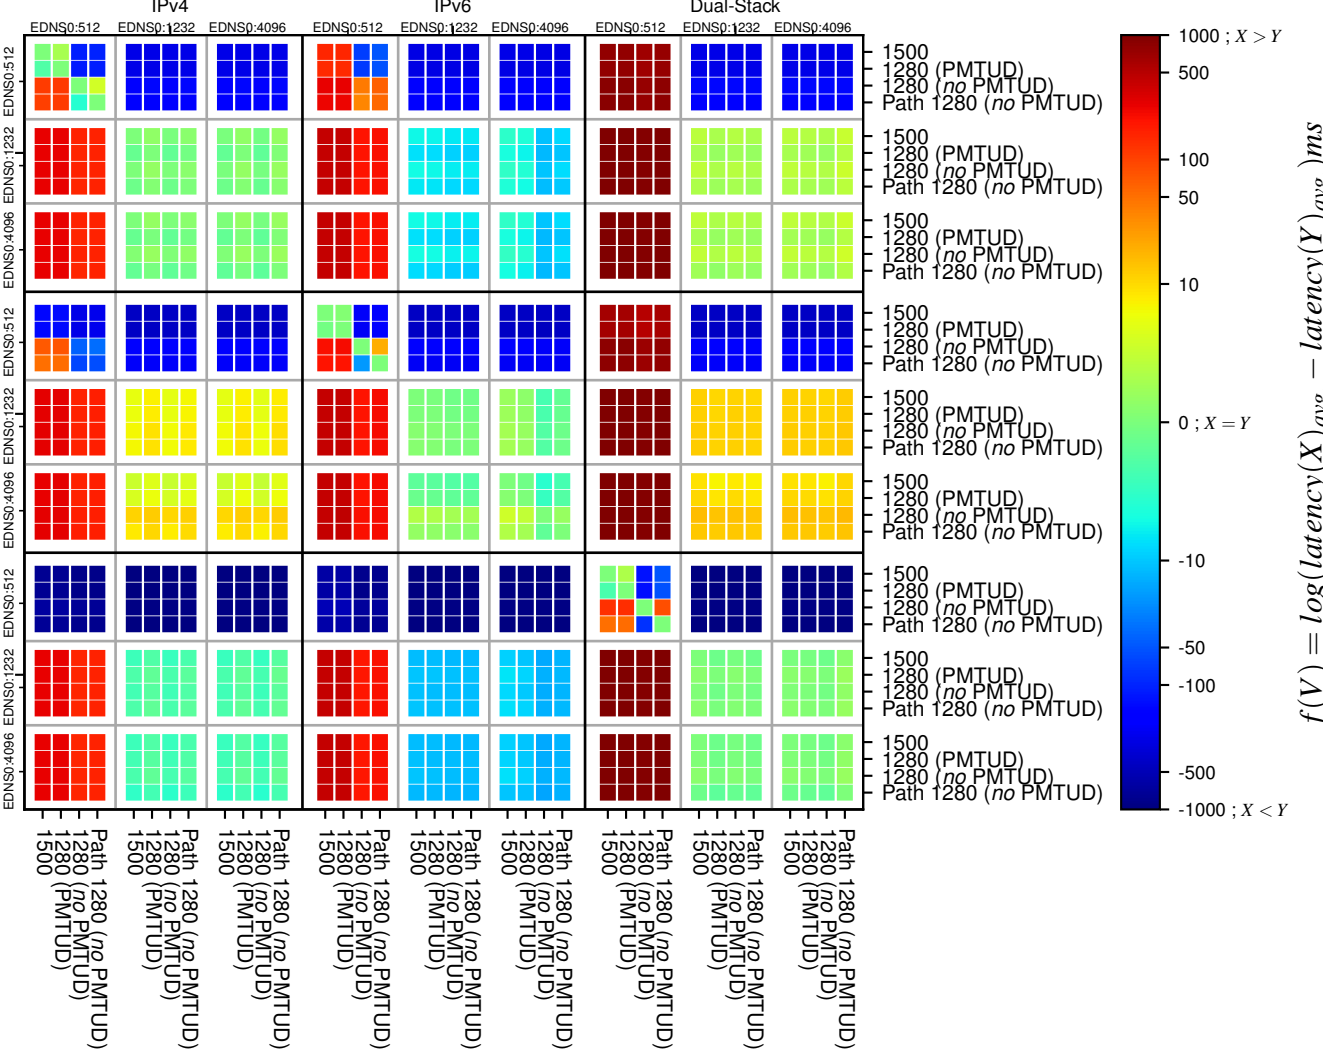

All Zones without DNSSEC returning NOERROR for '.de'

All Zones with DNSSEC returning NOERROR for '.de'

All Zones returning NOERROR for '.de'