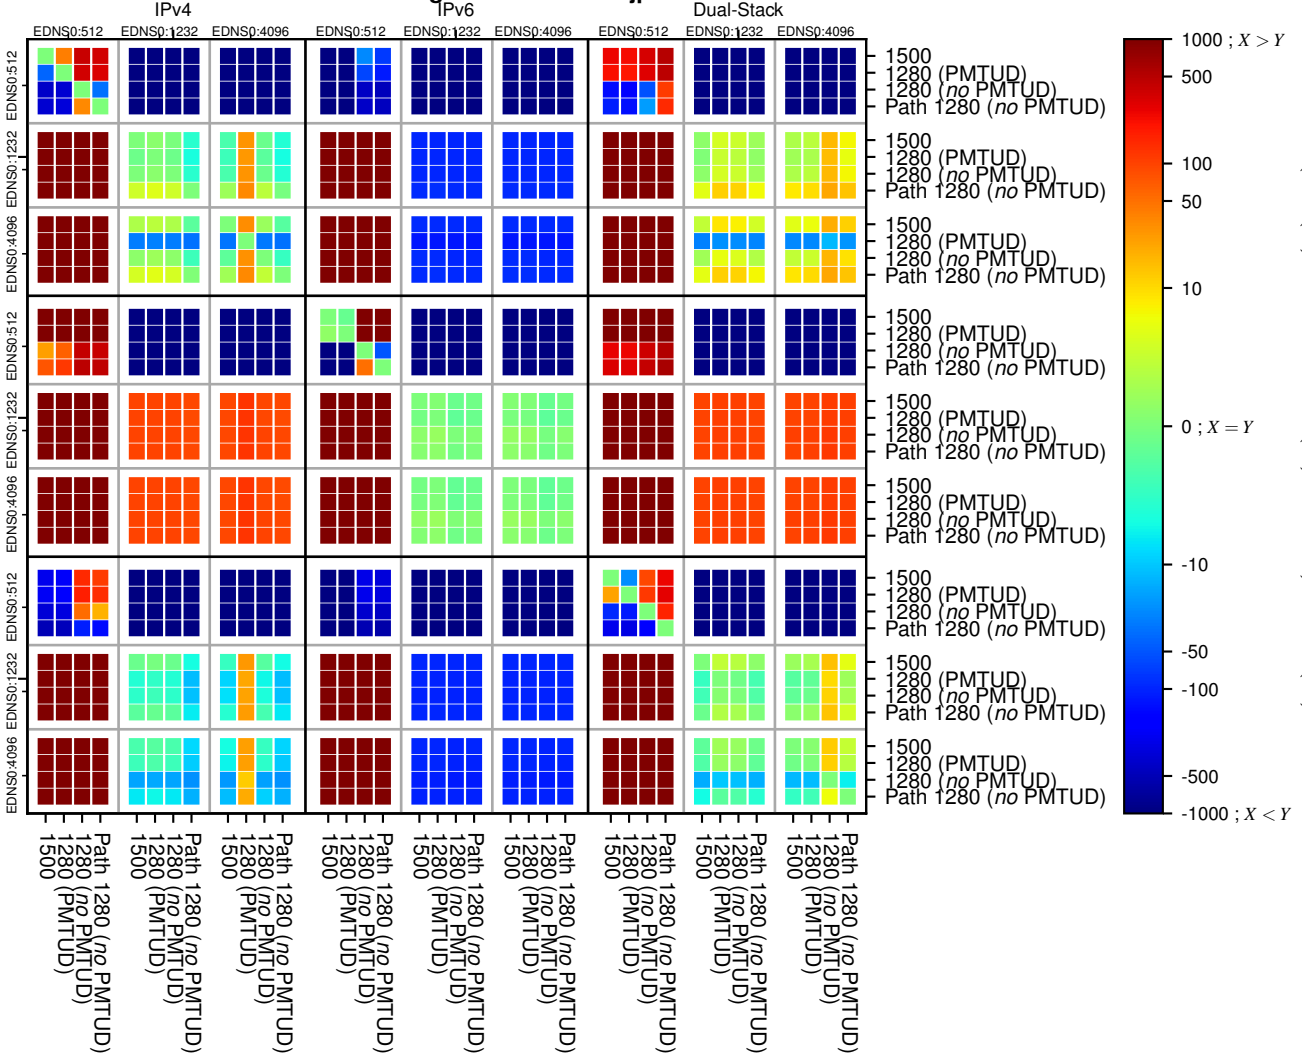

All Zones without DNSSEC returning NOERROR for '.jp'

All Zones with DNSSEC returning NOERROR for '.jp'

All Zones returning NOERROR for '.jp'