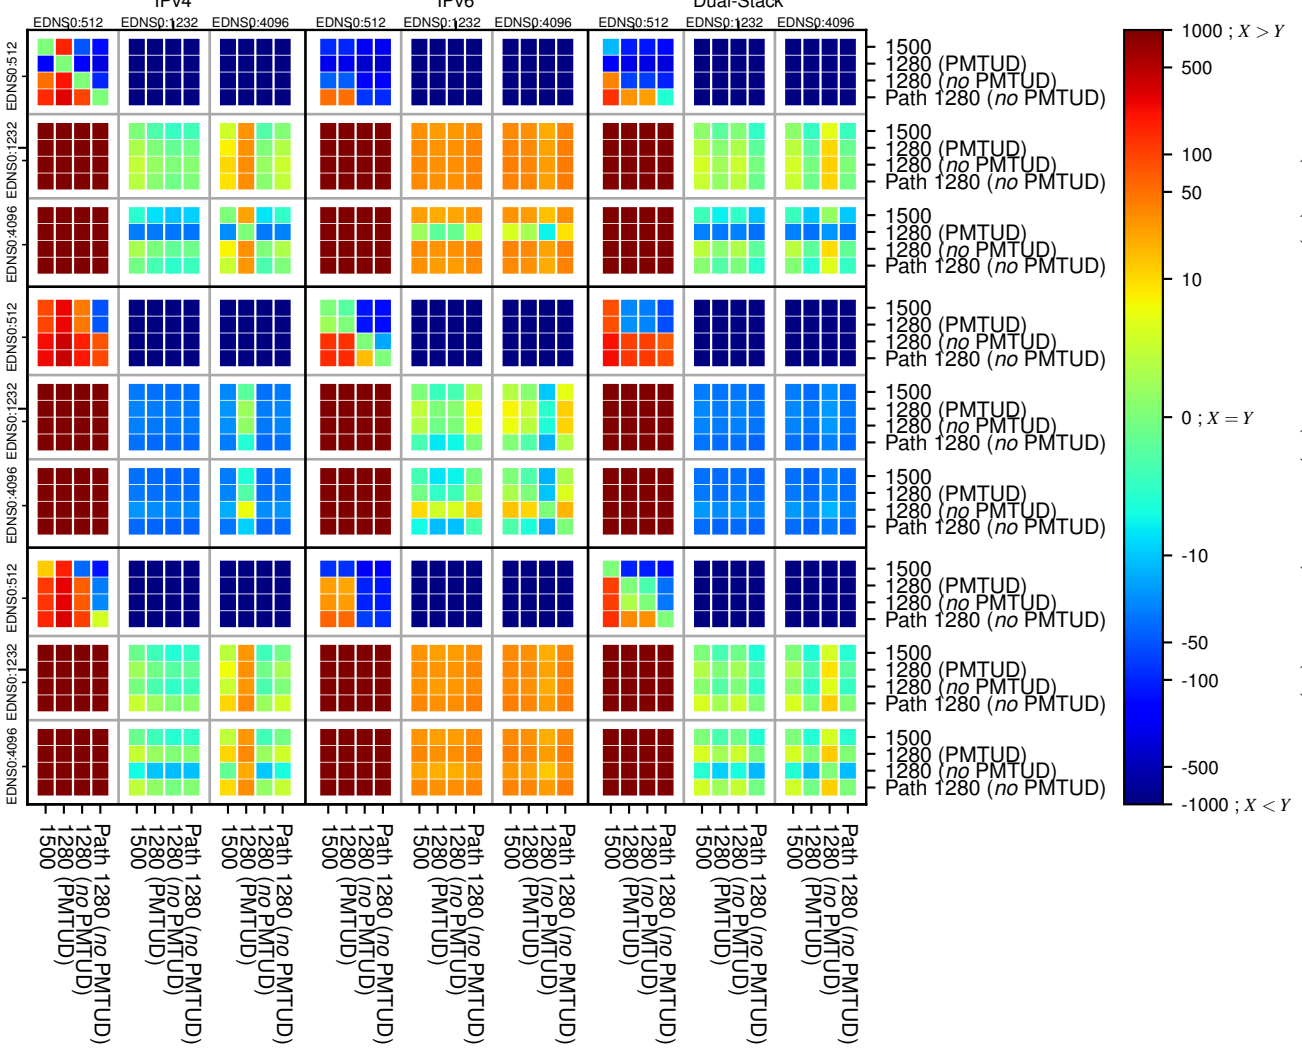

All Zones without DNSSEC returning NOERROR for '.jp'

All Zones with DNSSEC returning NOERROR for '.jp'

All Zones returning NOERROR for '.jp'