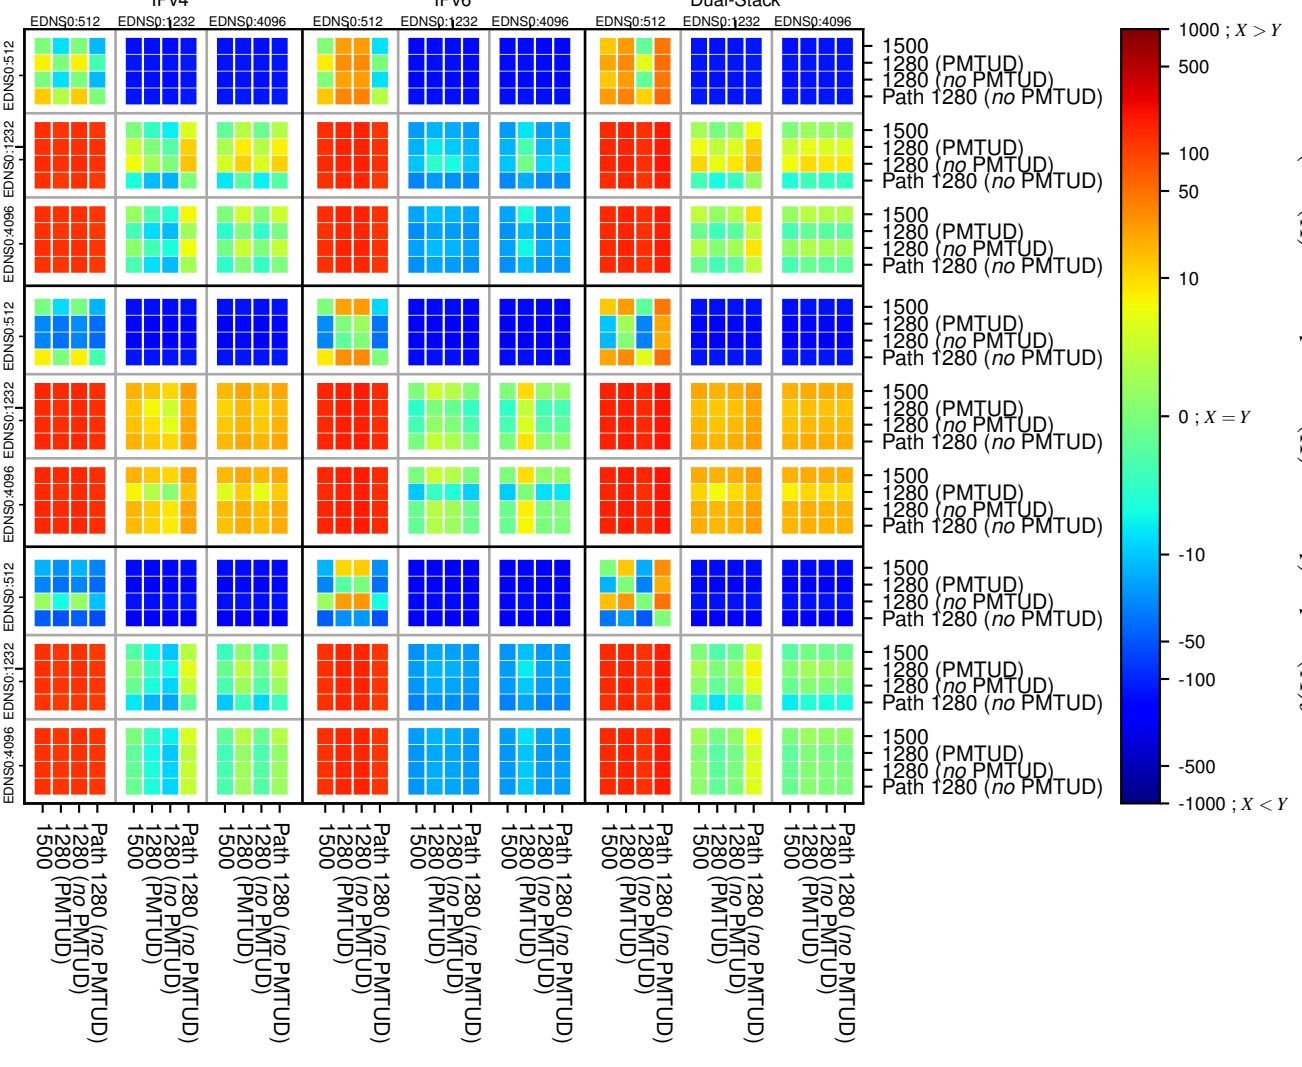

All Zones without DNSSEC returning NOERROR for '.se'

All Zones with DNSSEC returning NOERROR for '.se'

All Zones returning NOERROR for '.se'