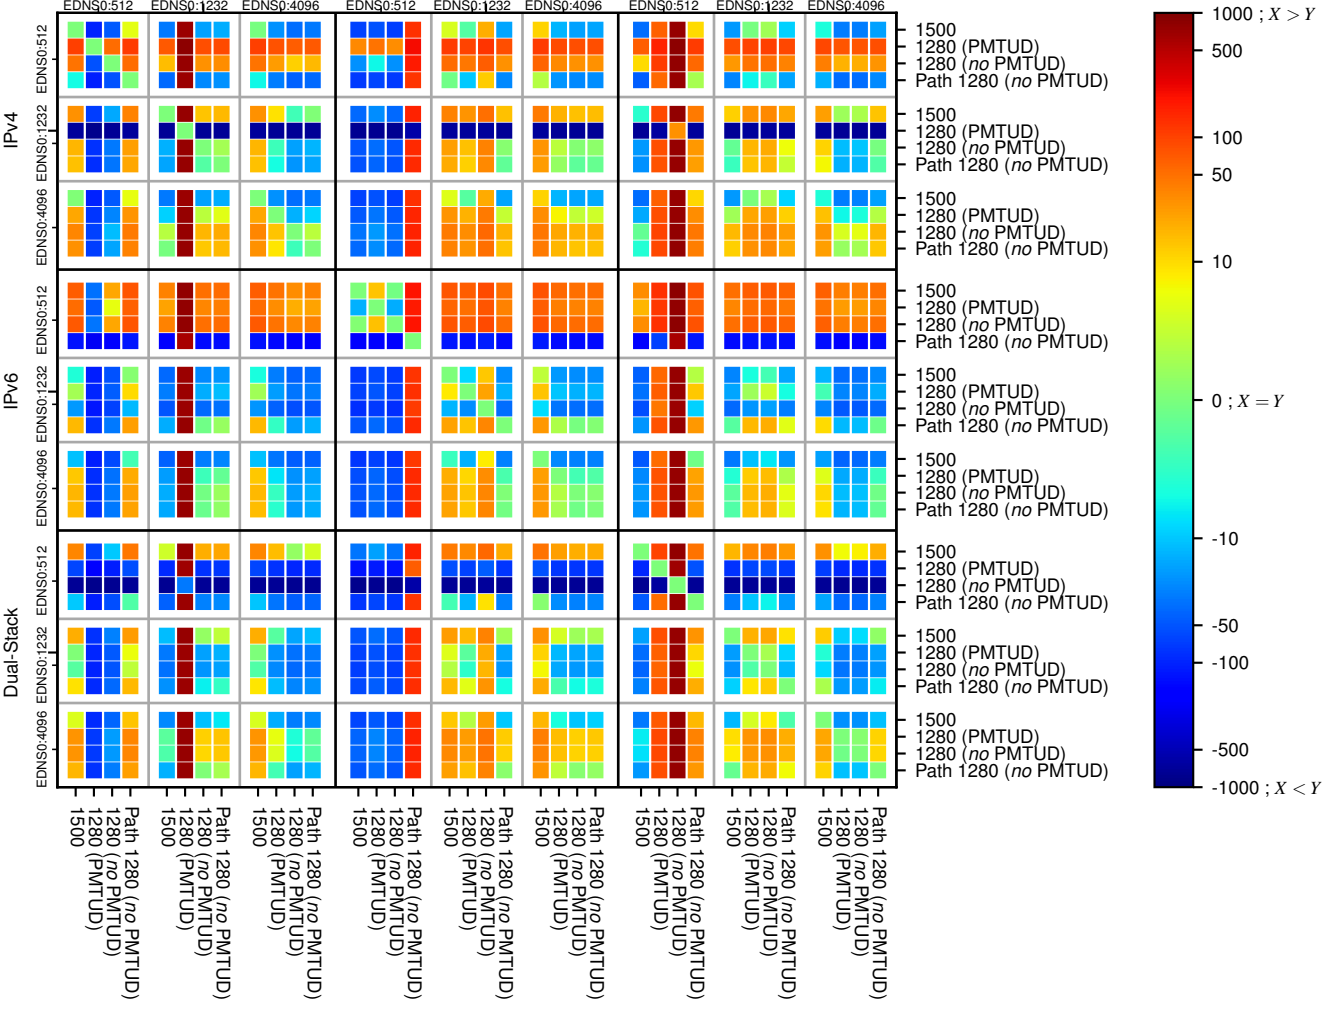

### All Zones without DNSSEC returning NOERROR for '.be'

### All Zones with DNSSEC returning NOERROR for '.be'