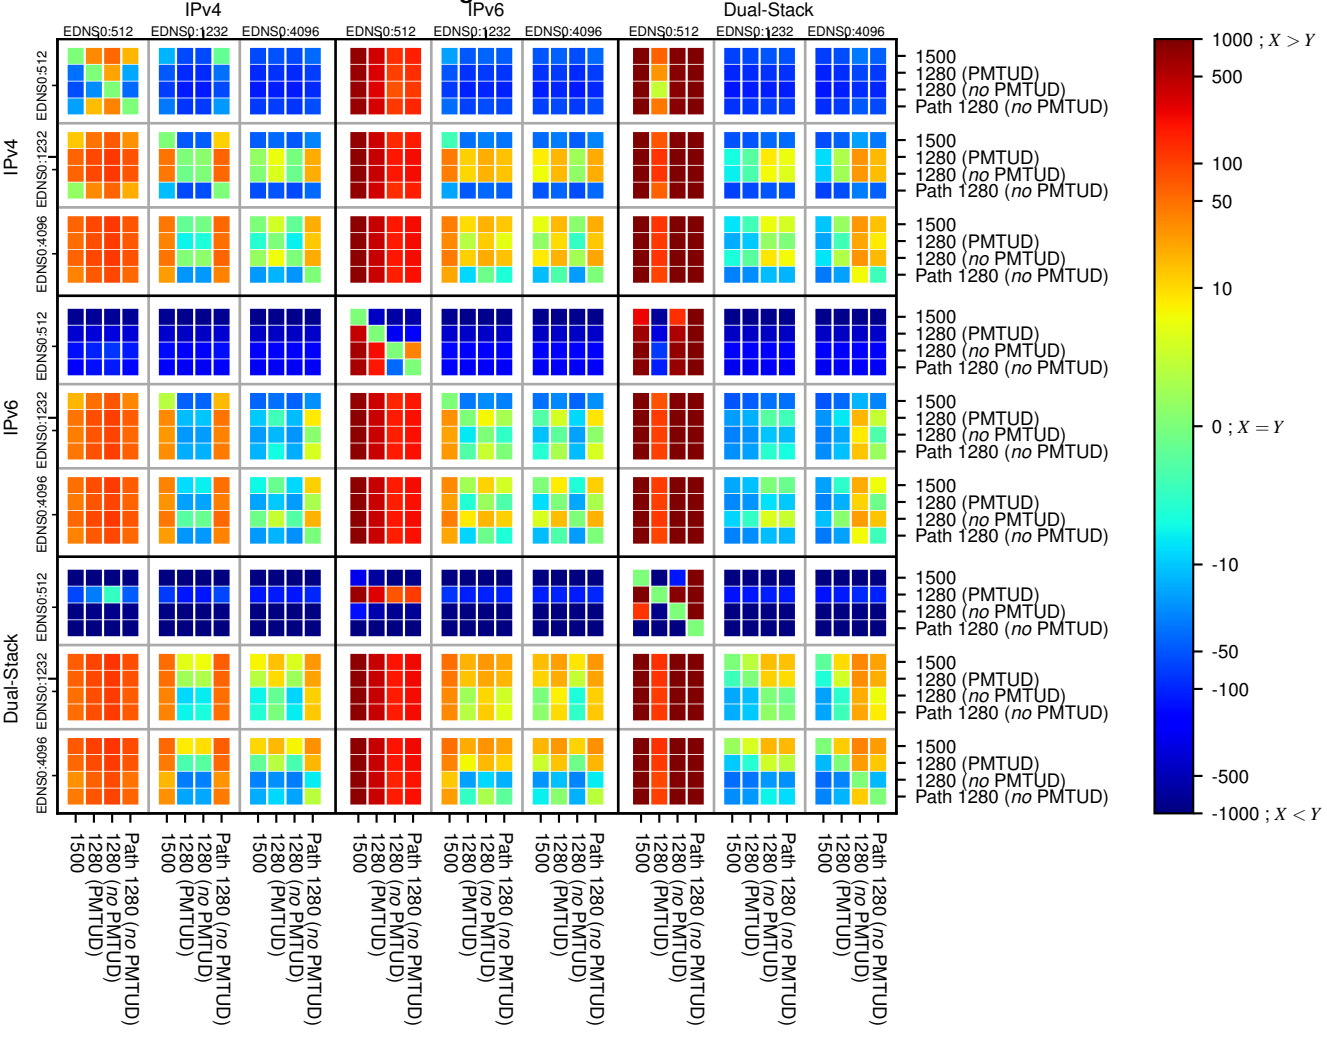

### All Zones without DNSSEC returning NOERROR for '.be'

### All Zones with DNSSEC returning NOERROR for '.be'